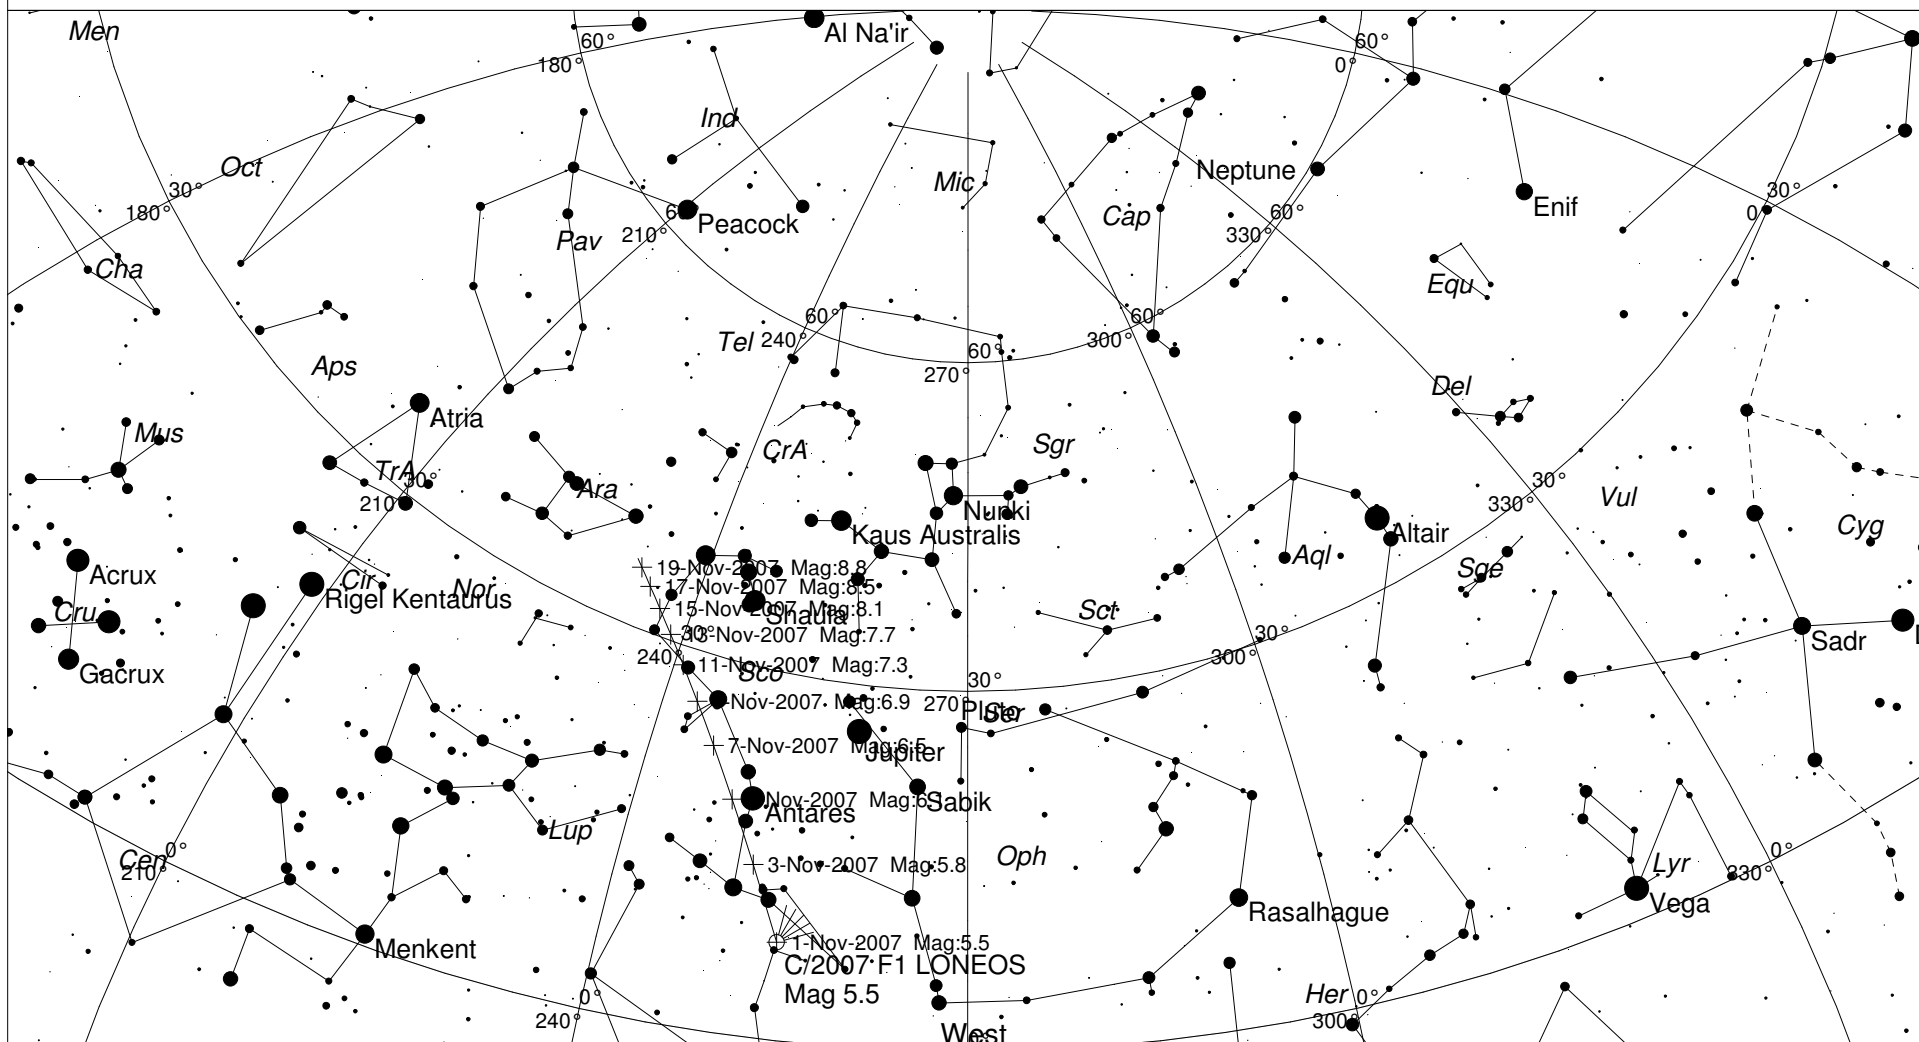

Comet LONEOS spotters map, November, Western Horizon

STARS		SYMBOLS		
● <1	● >5.5	● Multiple star	☐ Dark nebula	△ Radio source
● 2	○ Variable star	☉ Globular cluster	⊗ X-ray source	
● 3	☄ Comet	⊕ Open cluster	○ Other object	
● 4	☉ Galaxy	☉ Planetary nebula		
● 5	☐ Bright nebula	☉ Quasar		

Horizon map, looking west an hour after sunset. Comet LONEOS should be about a magnitude brighter than indicated. This map is for Adelaide, but similar views will be seen from other cities an hour after sunset.

Local Time: 20:43:51 1-Nov-2007 UTC: 10:13:51 1-Nov-2007 Sidereal Time: 22:09:28
 Location: 34° 55' 12" S 138° 34' 48" E RA: 18h46m49s Dec: -23° 52' Field: 90.0° Julian Day: 2454405.9263