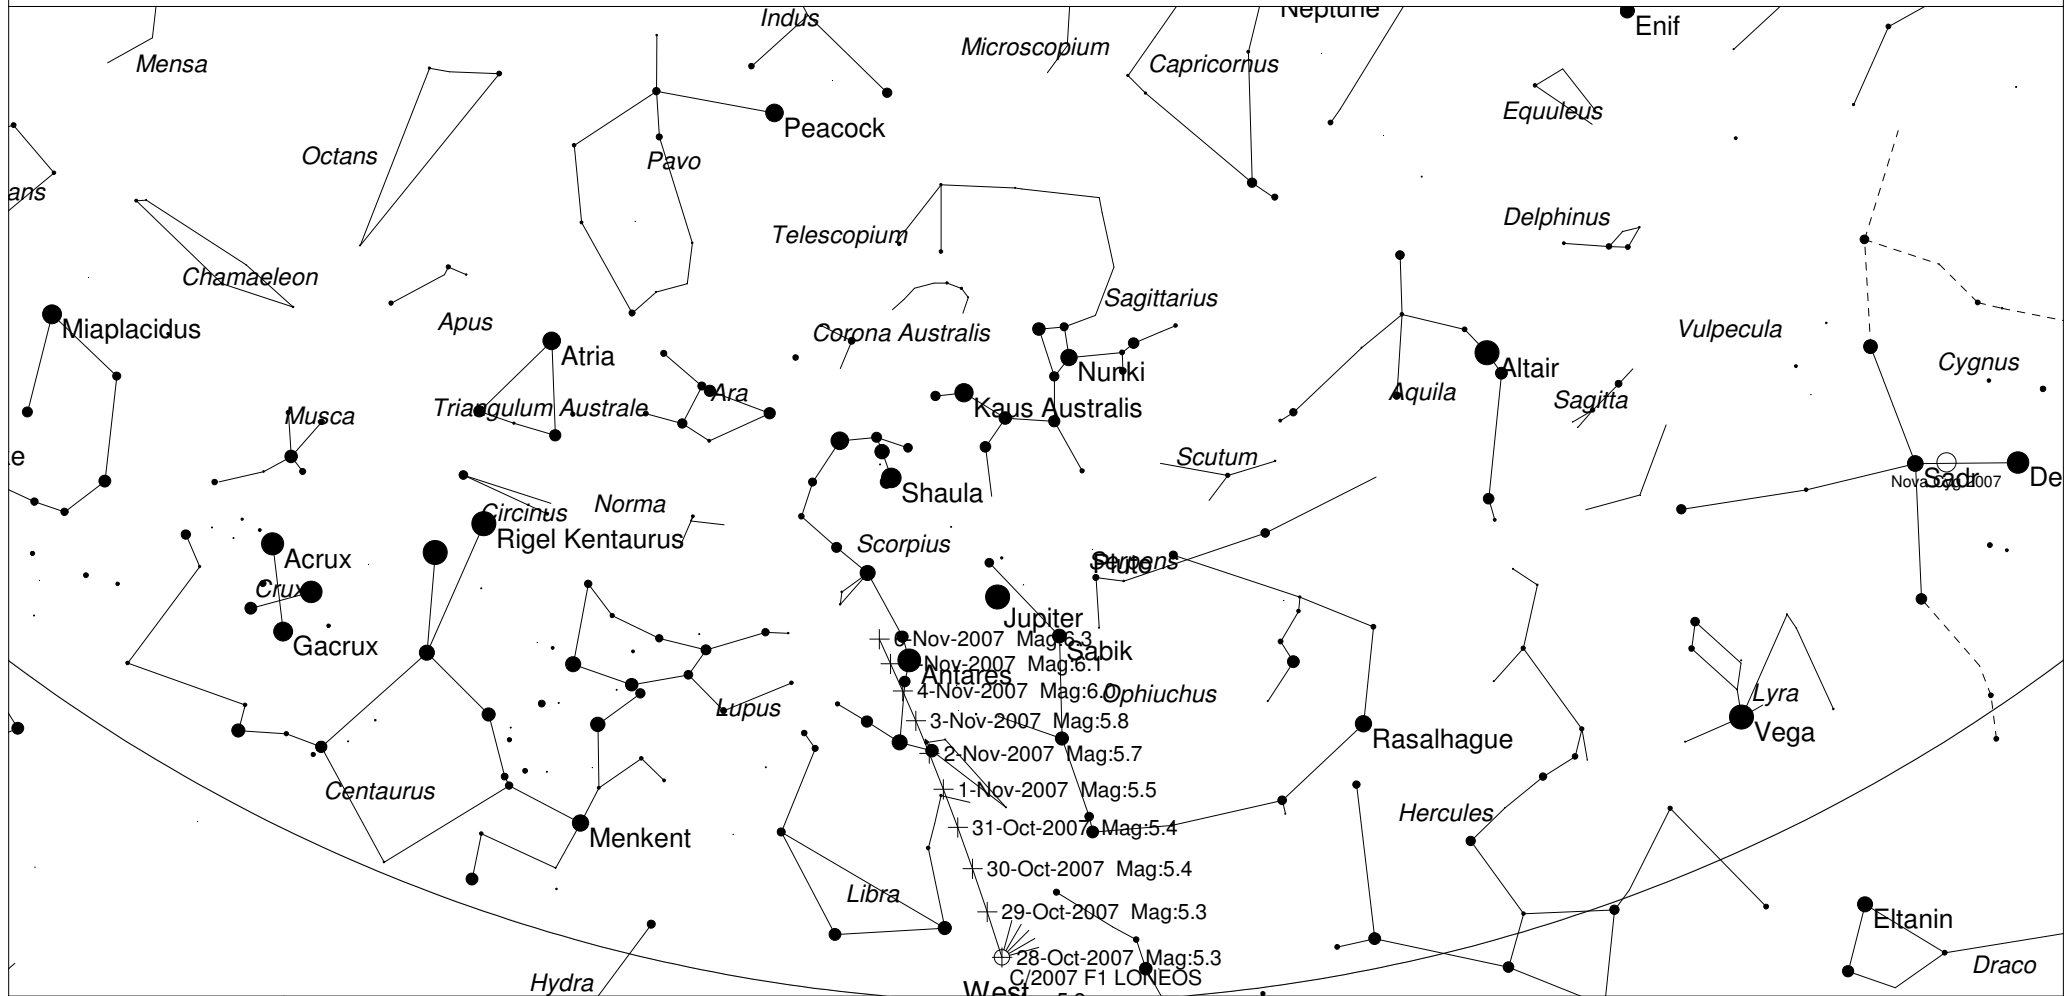

Comet LONEOS C2007/F1 spotting Map

STARS		SYMBOLS	
● <1	● 3.5	● Multiple star	◻ Dark nebula
● 1.5	● 4	○ Variable star	⊕ Globular cluster
● 2	● >4.5	☄ Comet	○ Open cluster
● 2.5		☉ Galaxy	⊙ Planetary nebula
● 3		◻ Bright nebula	⊗ Quasar
			△ Radio source
			× X-ray source
			○ Other object

This shows the Western horizon half an hour after sunset, with the location of comet LONEOS indicated. The comet may be brighter than indicated by 1 to 1.5 magnitudes, but will be difficult to see against the twilight sky until the 31st or so. Binoculars should readily show the comet though

Local Time: 19:07:34 28-Oct-2007 UTC: 09:37:34 28-Oct-2007 Sidereal Time: 21:17:19
 Location: 34° 55' 12" S 138° 34' 48" E RA: 17h54m40s Dec: -23° 52' Field: 90.0° Julian Day: 2454401.9011