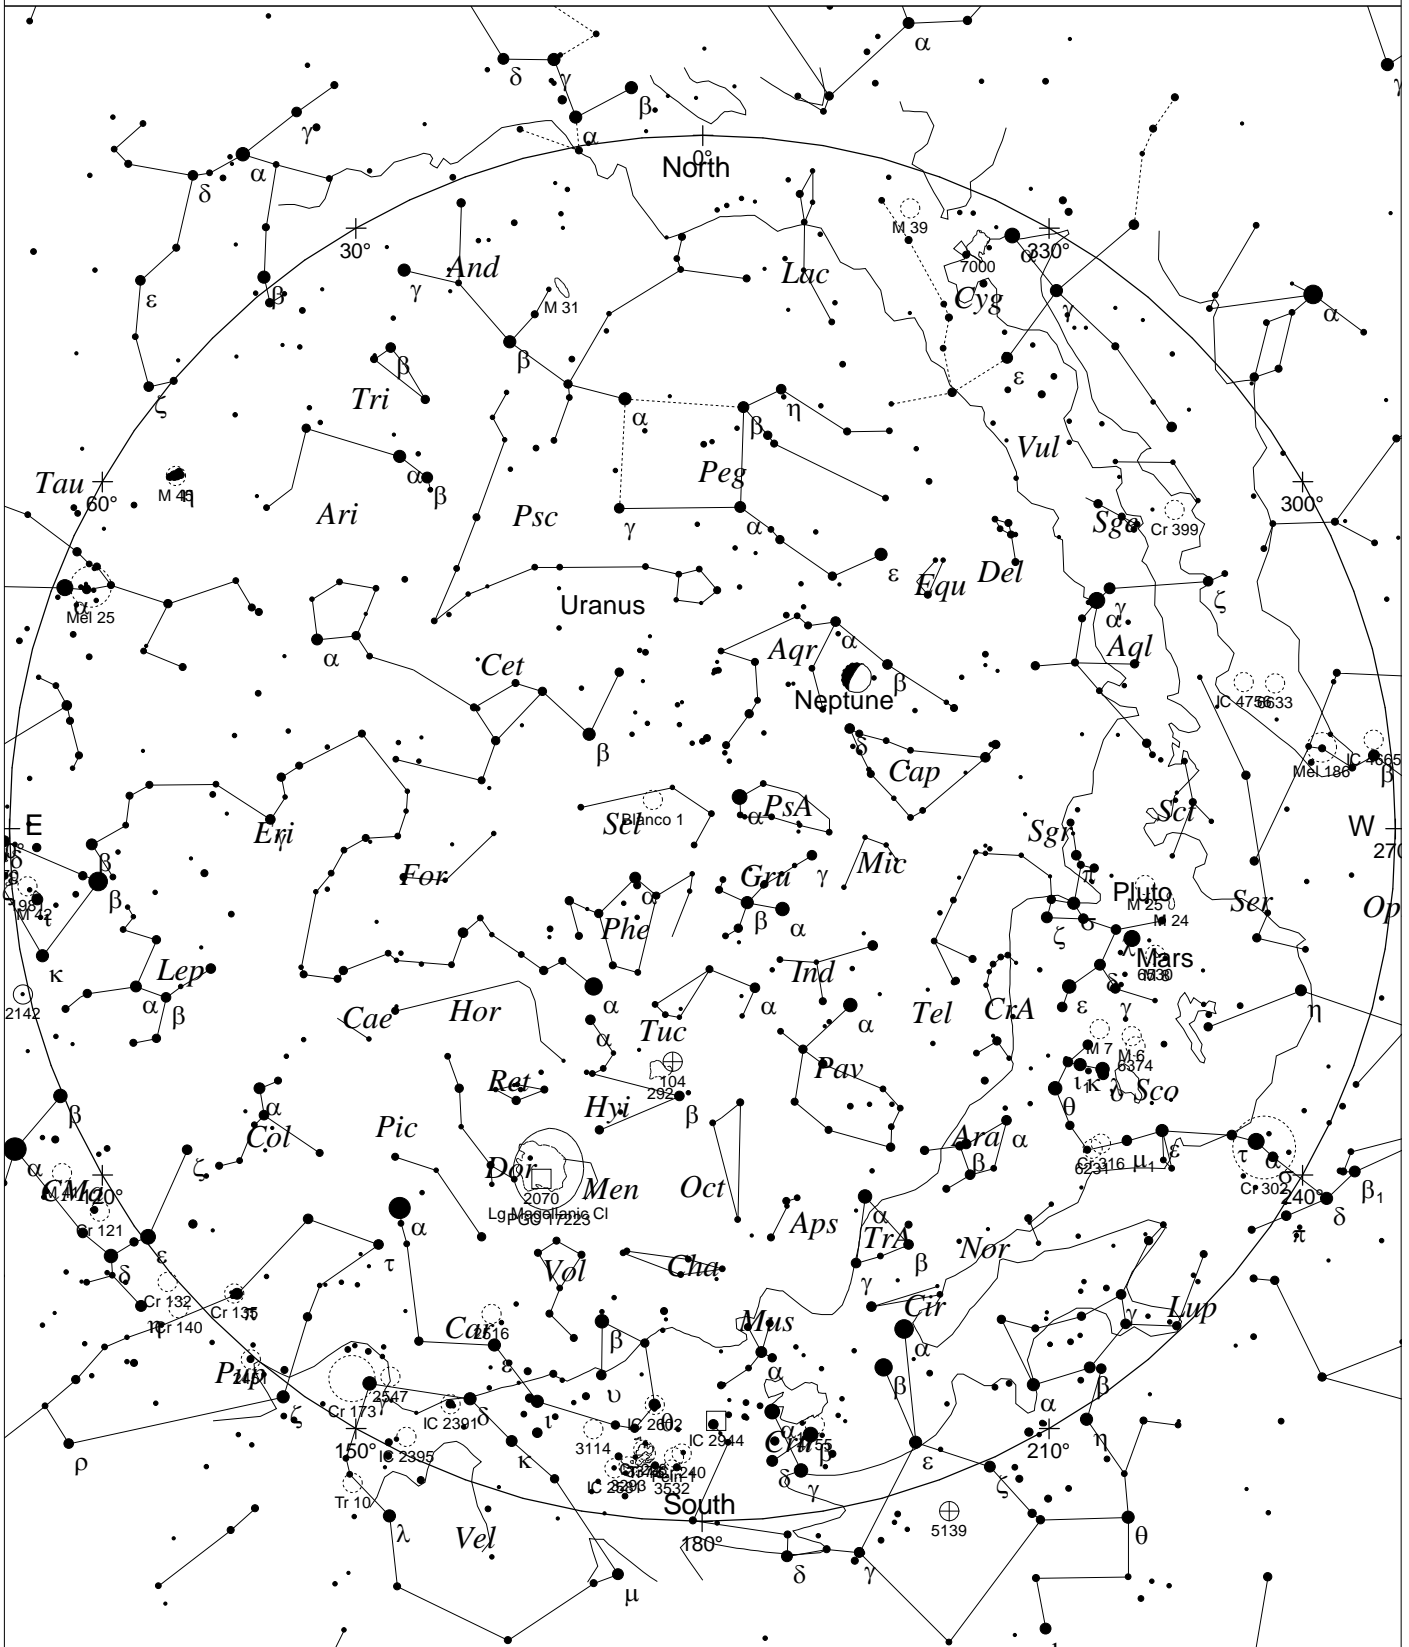

# August, Whole Sky Map

STARS	
● <-4	● 1
● -3	● 2
● -2	● 3
● -1	● 4
● 0	● >5

SYMBOLS	
● Multiple star	☐ Dark nebula
○ Variable star	⊕ Globular cluster
☄ Comet	⊙ Open cluster
☉ Galaxy	⊕ Planetary nebula
☐ Bright nebula	⊕ Quasar
	△ Radio source
	× X-ray source
	○ Other object

This map shows the sky as seen from Melbourne at:  
 10.00 pm 1 August  
 9.00 pm 15 August  
 8.00 pm 30 August  
 Time is AEDST. Similar views will be seen in other locations at the equivalent local time (eg 10.00 pm

Local Time: 22:00:00 1-Nov-2014

UTC: 11:30:00 1-Nov-2014

Sidereal Time: 23:27:02

Location: 34° 55' 12" S 138° 34' 48" RA: 23h27m02s Dec: -34° 55' Field: 182.0°

Julian Day: 2456962.9792