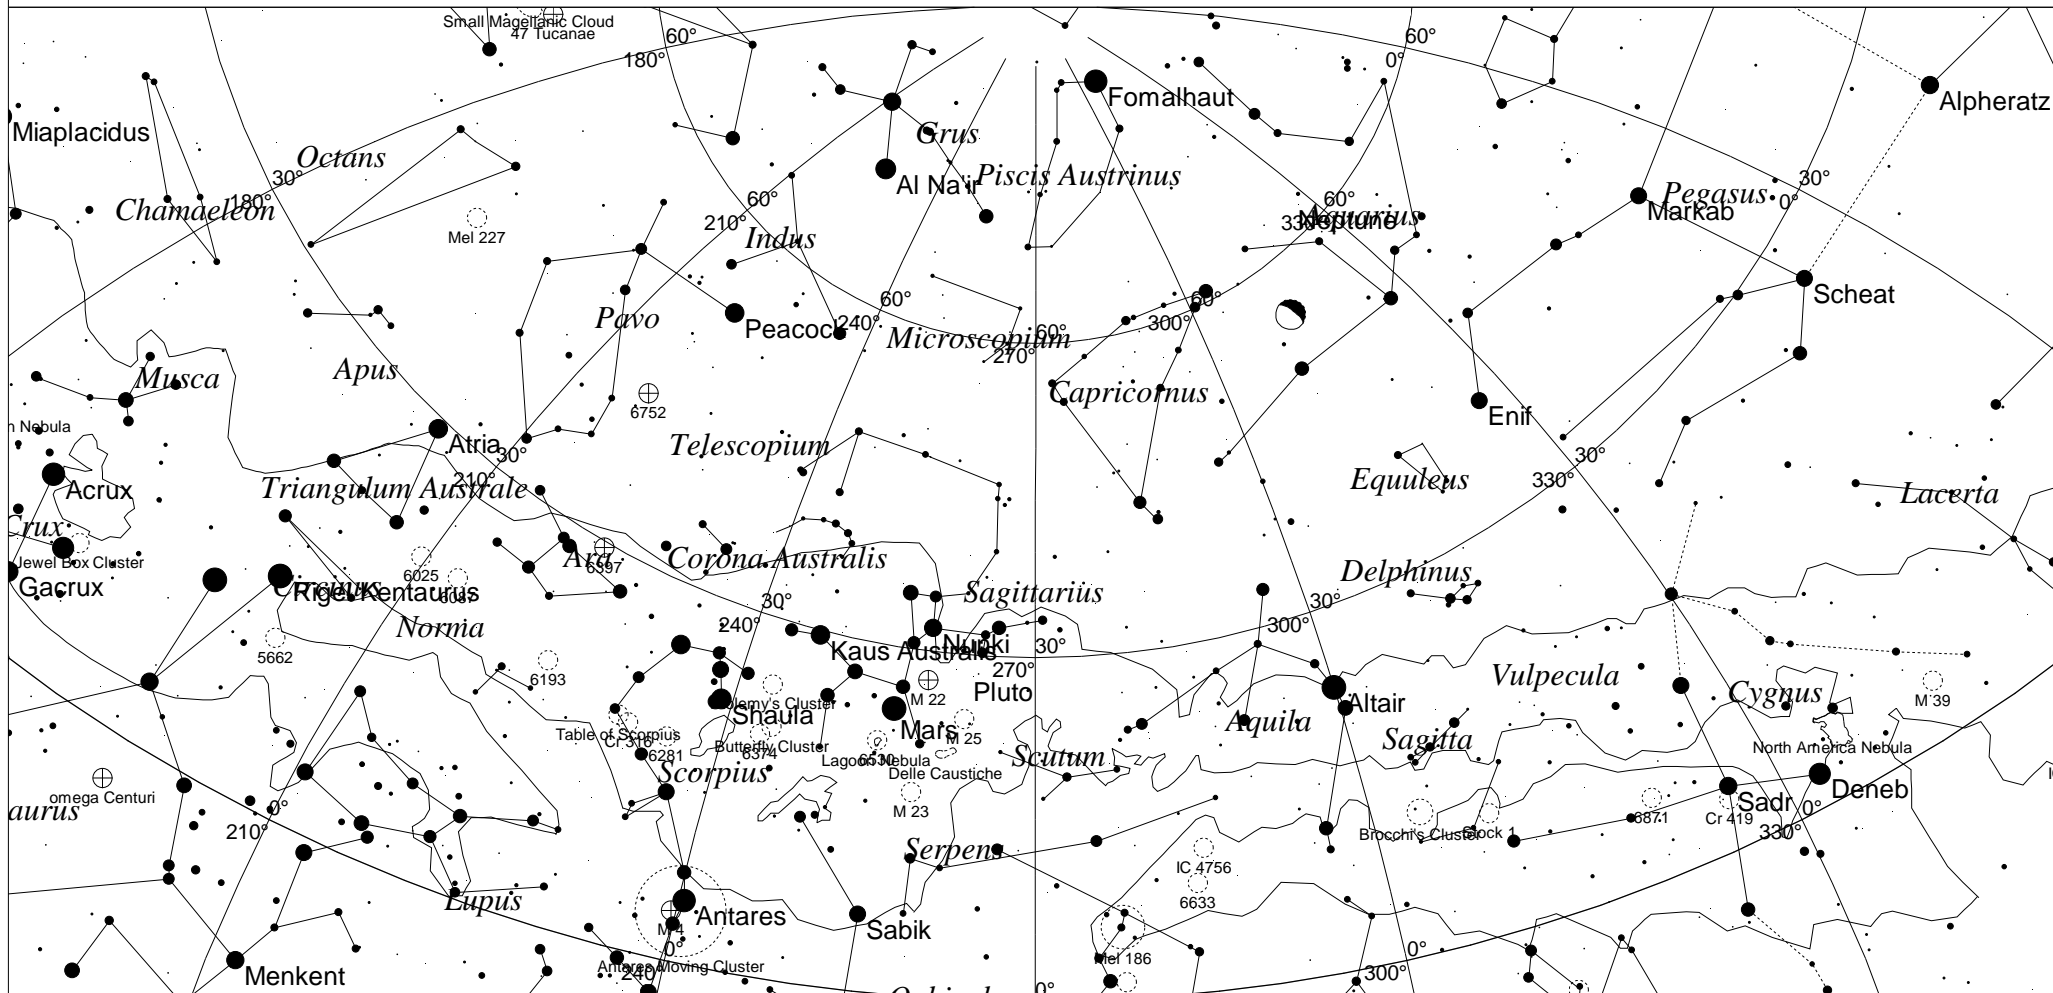

November Sky - West

STARS		SYMBOLS		
● <1	● >5.5	● Multiple star	☐ Dark nebula	△ Radio source
● 2		○ Variable star	⊕ Globular cluster	× X-ray source
● 3		☄ Comet	☉ Open cluster	○ Other object
● 4		☄ Galaxy	♁ Planetary nebula	
● 5		☐ Bright nebula	☉ Quasar	

This map shows the Western sky as seen from Melbourne at:
 10.00 pm 1 November
 9.00 pm 15 November
 8.00 pm 30 November
 Time is AEDST. Similar views will be seen in other locations at the equivalent local time (eg 10.00 pm ACDST Adelaide) or 1 hour earlier in non-daylight saving states.

Local Time: 22:00:00 1-Nov-2014 UTC: 11:30:00 1-Nov-2014 Sidereal Time: 23:27:02
 Location: 34° 55' 12" S 138° 34' 48" E RA: 20h04m22s Dec: -23° 52' Field: 90.0° Julian Day: 2456962.9792