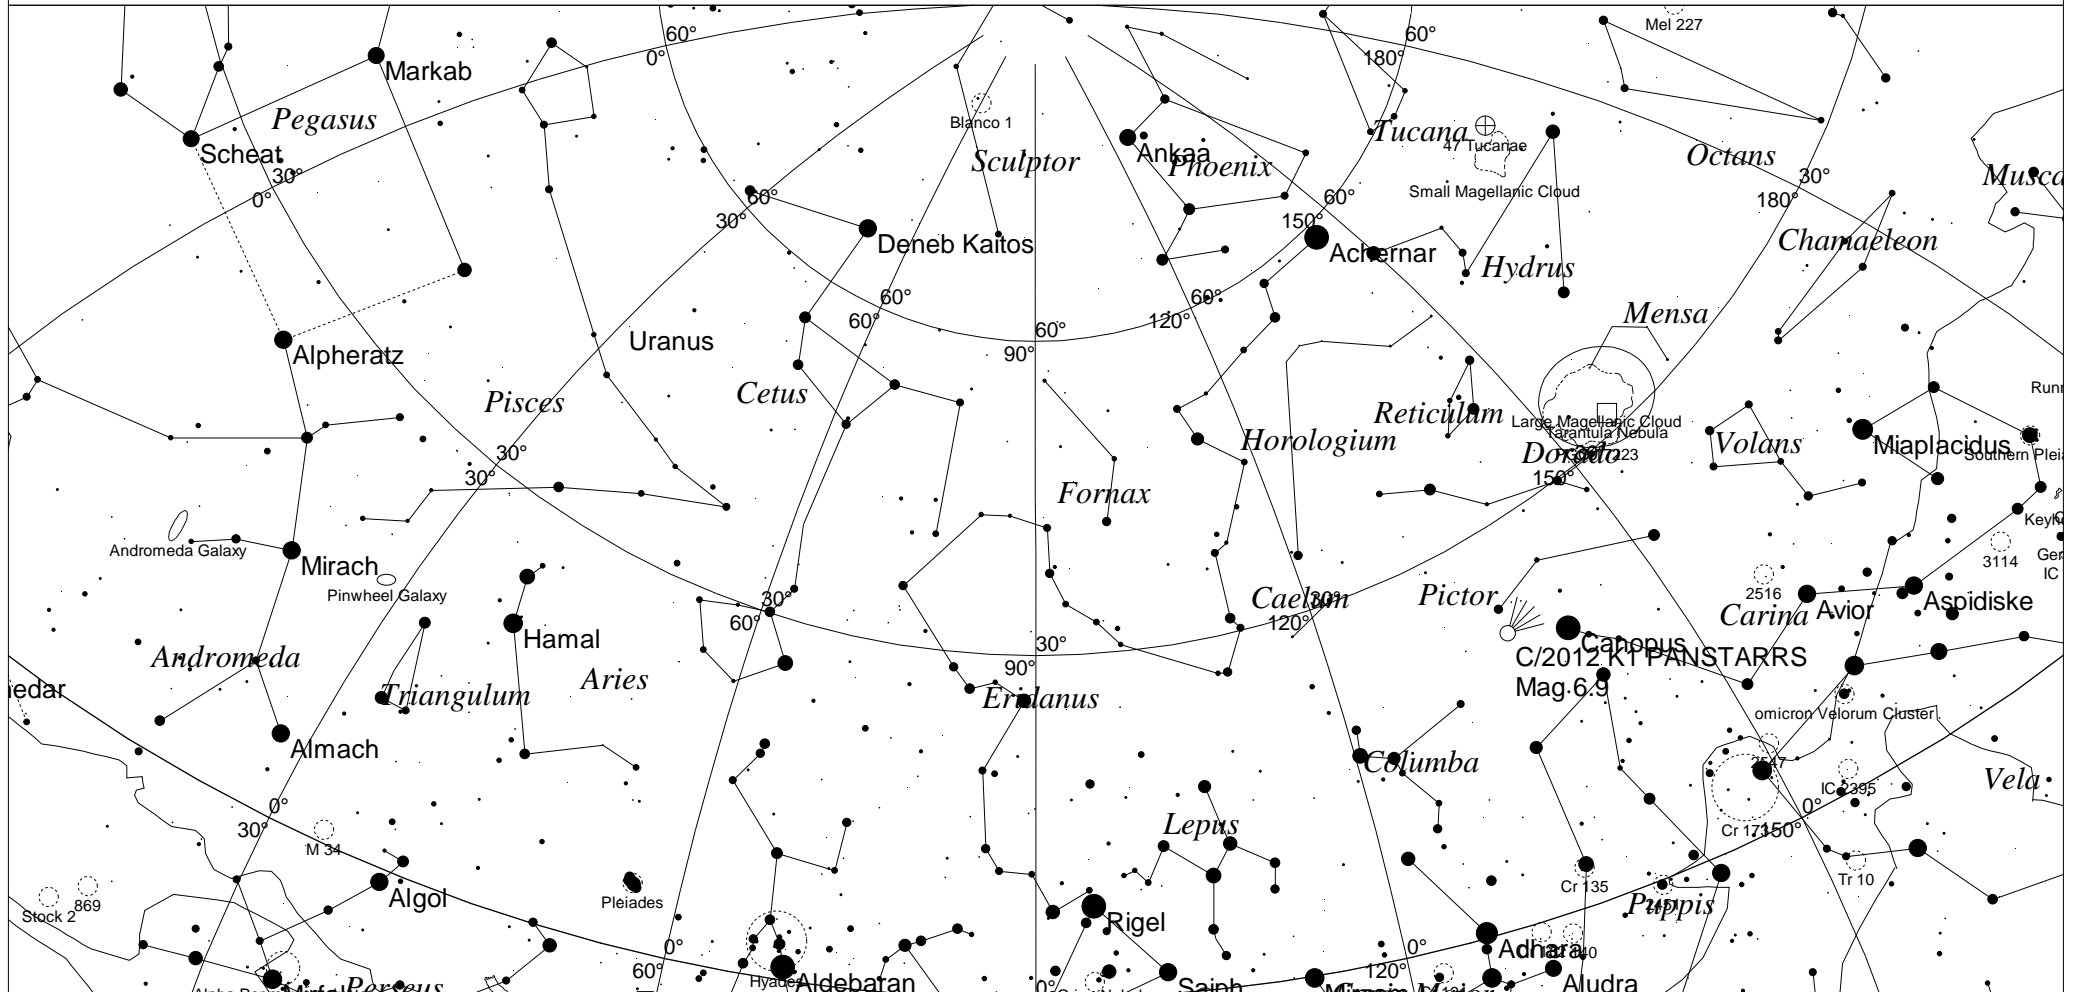

November Sky - East

STARS		SYMBOLS		
● <1	● >5.5	● Multiple star	☐ Dark nebula	△ Radio source
● 2		○ Variable star	⊕ Globular cluster	× X-ray source
● 3		☄ Comet	○ Open cluster	○ Other object
● 4		☉ Galaxy	⊕ Planetary nebula	
● 5		☐ Bright nebula	⊕ Quasar	

This map shows the Eastern sky as seen from Melbourne at:
 10.00 pm 1 November
 9.00 pm 15 November
 8.00 pm 30 November
 Time is AEDST. Similar views will be seen in other locations at the equivalent local time (eg 10.00 pm ACDST Adelaide) or 1 hour earlier in non-daylight saving states.

Local Time: 22:00:00 1-Nov-2014 UTC: 11:30:00 1-Nov-2014 Sidereal Time: 23:27:02
 Location: 34° 55' 12" S 138° 34' 48" E RA: 2h49m42s Dec: -23° 52' Field: 90.0° Julian Day: 2456962.9792