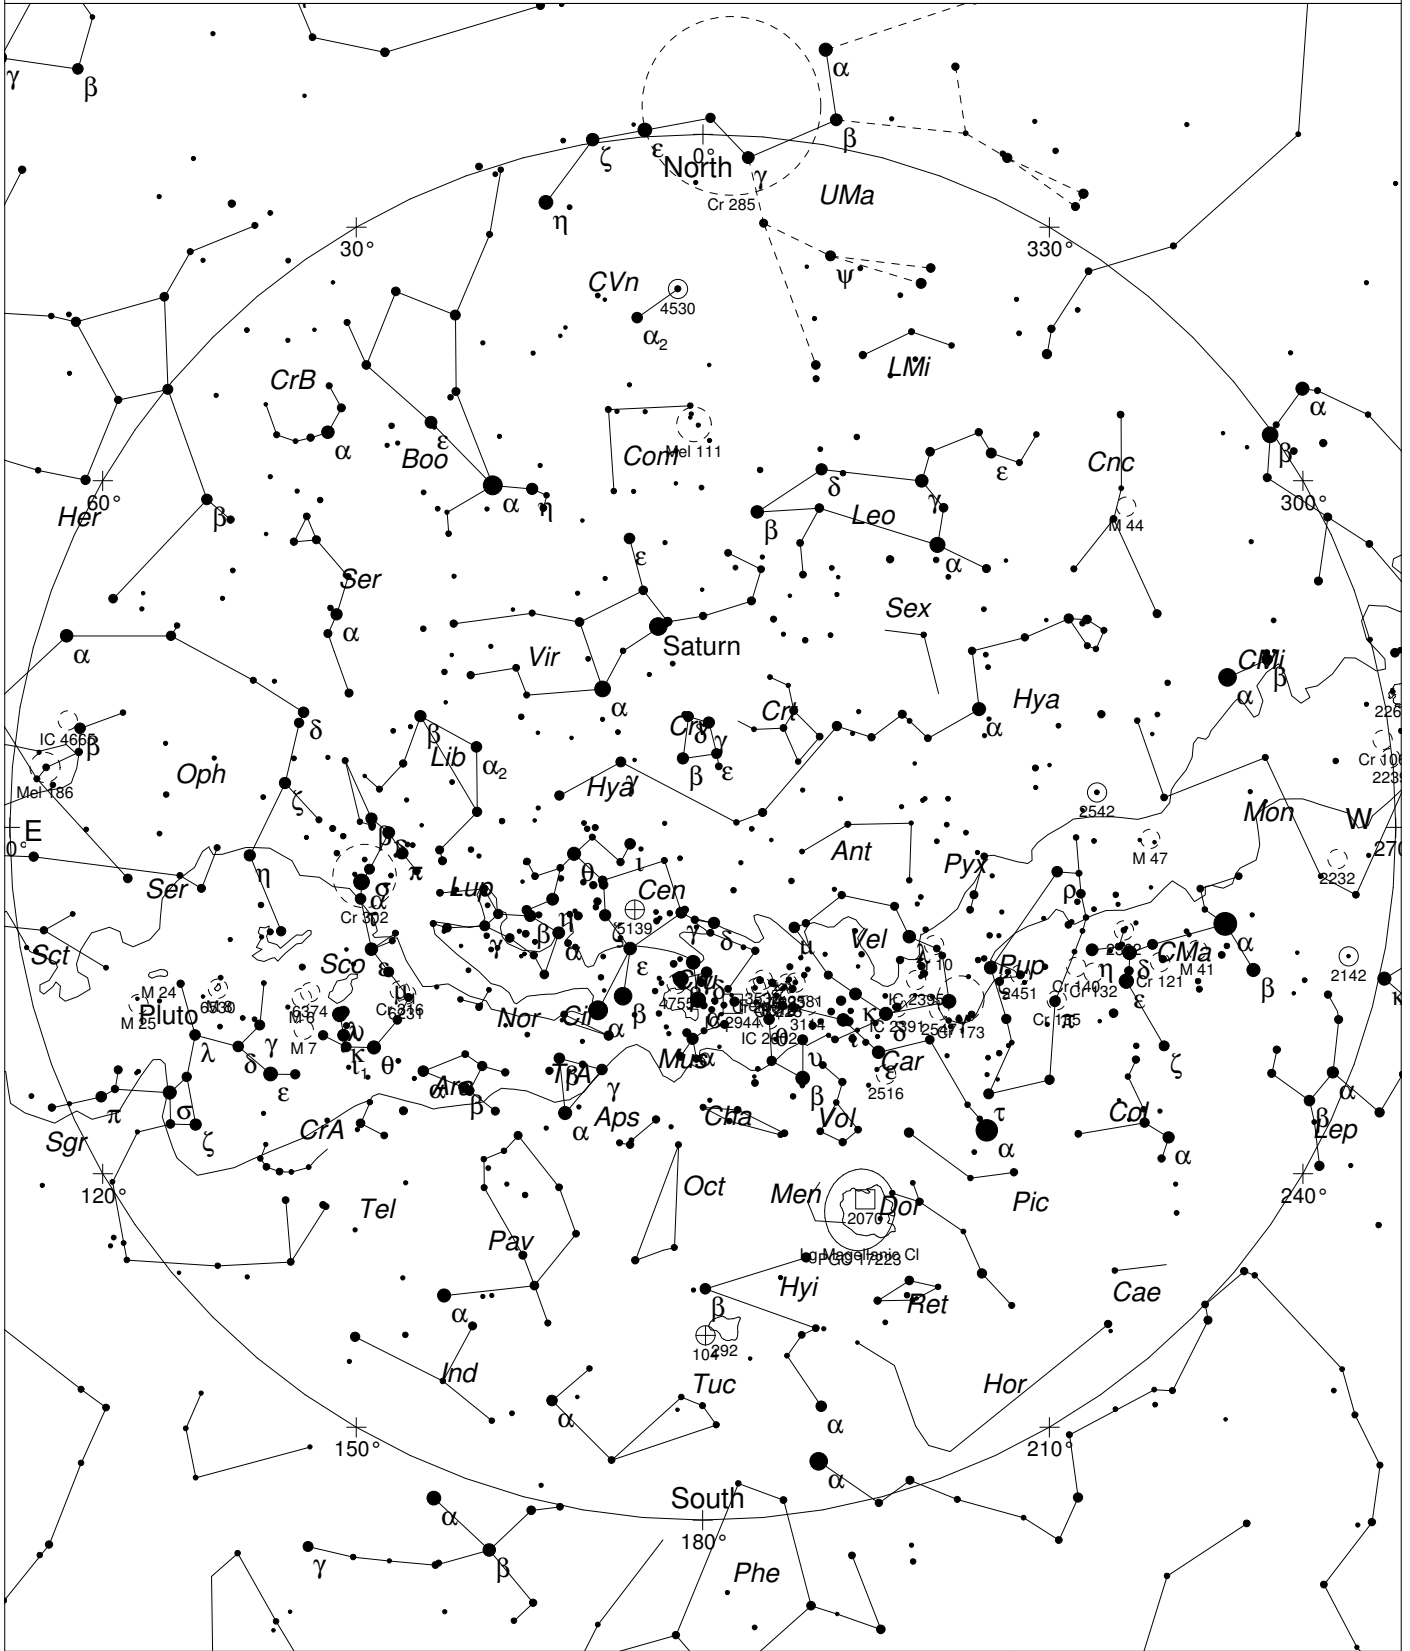

May, Whole Sky Map

STARS		SYMBOLS			
● <-4	● 1	● Multiple star	☐ Dark nebula	△ Radio source	
● -3	● 2	○ Variable star	⊕ Globular cluster	× X-ray source	
● -2	● 3	☄ Comet	○ Open cluster	○ Other object	
● -1	● 4	☄ Galaxy	○ Planetary nebula		
● 0	● >5	☐ Bright nebula	☉ Quasar		

*This map shows the sky as seen from Melbourne at:
 10.00 pm 1 May
 9.00 pm 15 May
 8.00 pm 30 May
 Time is AEST. Similar views will be seen in other locations at the equivalent local time (ca 10.00 pm)*

Local Time: 22:00:00 1-May-2011 UTC: 12:30:00 1-May-2011 Sidereal Time: 12:20:41
 Location: 34° 55' 12" S 138° 34' 48" RA: 12h20m42s Dec: -34° 55' Field: 182.0° Julian Day: 2455683.0208