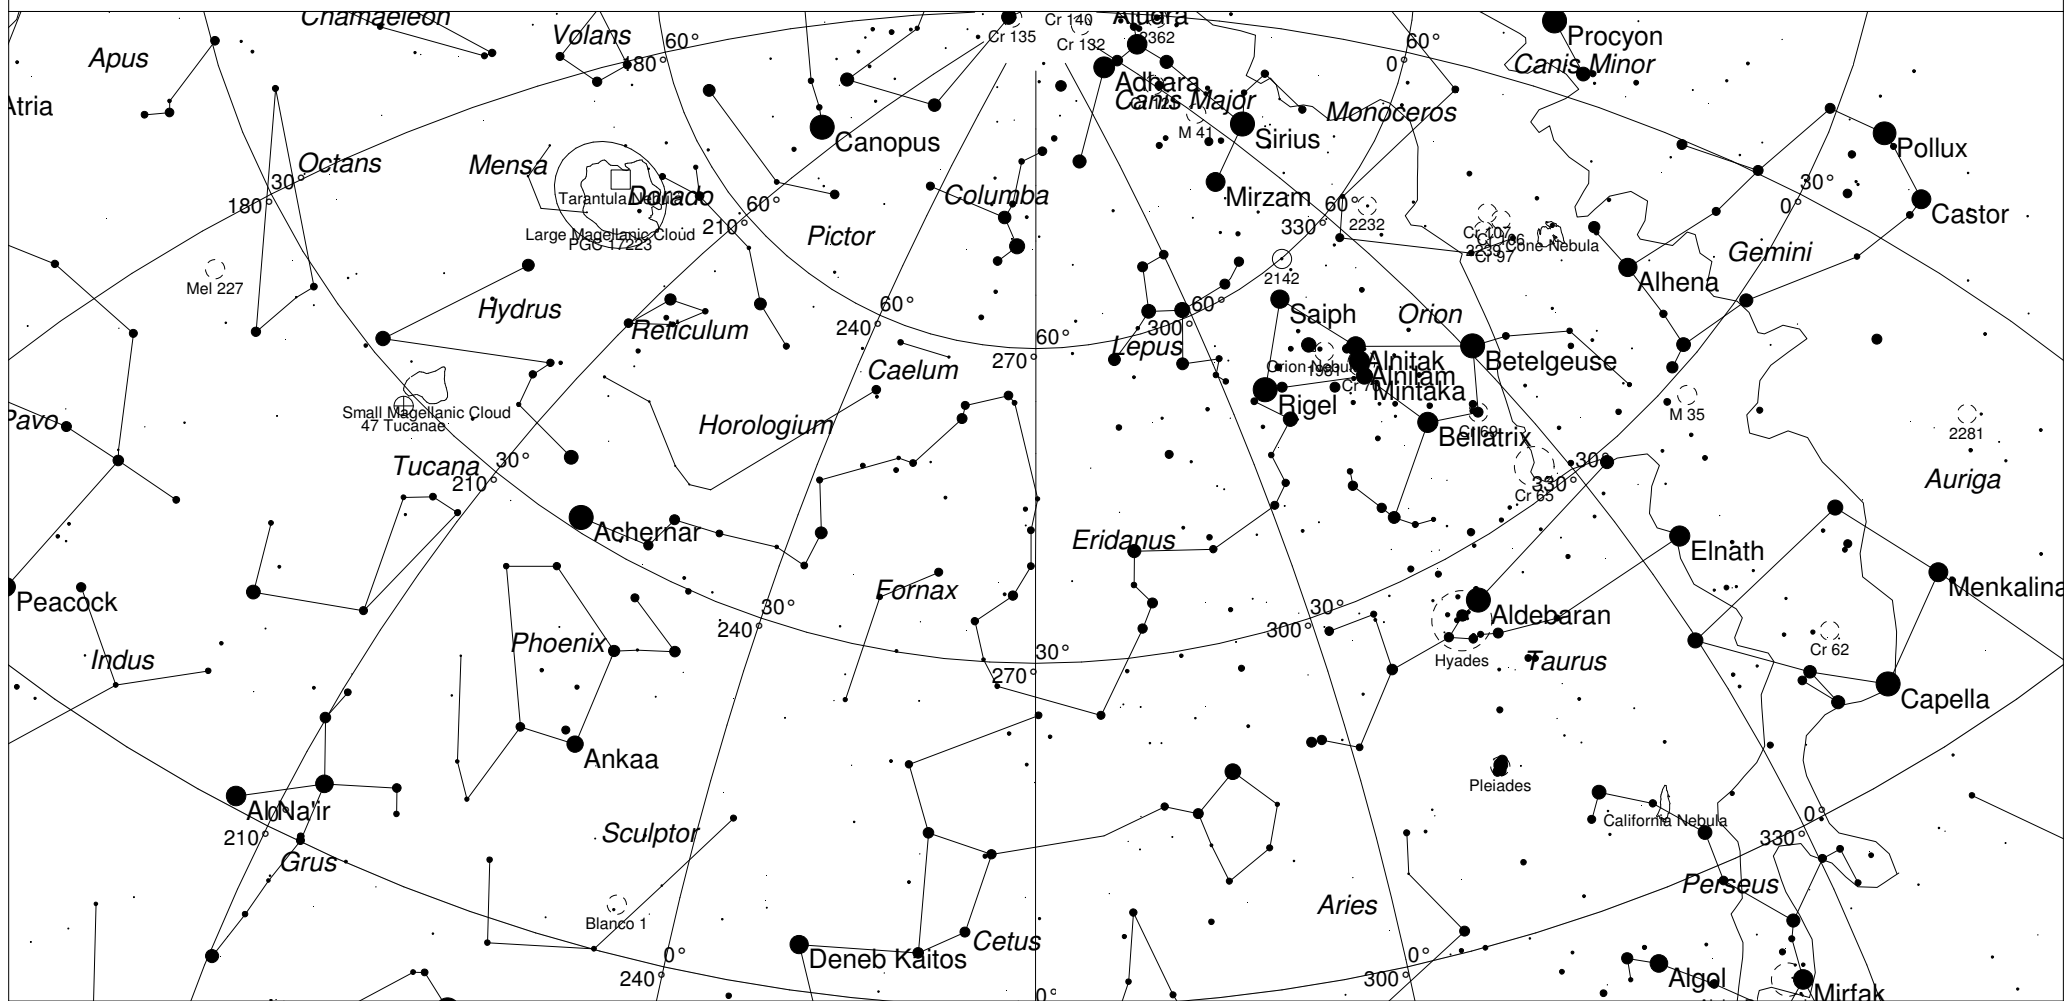

# March Sky - West

STARS		SYMBOLS			
● <1	● >5.5	● Multiple star	☐ Dark nebula	△ Radio source	
● 2		○ Variable star	⊕ Globular cluster	× X-ray source	
● 3		☄ Comet	○ Open cluster	○ Other object	
● 4		☉ Galaxy	⊙ Planetary nebula		
● 5		☐ Bright nebula	⊞ Quasar		

This map shows the Western sky as seen from Melbourne at:  
 10.00 pm 1 March  
 9.00 pm 15 March  
 8.00 pm 30 March  
 Time is AEDST. Similar views will be seen in other locations at the equivalent local time (eg 10.00 pm ACDST,  
 Adelaide)