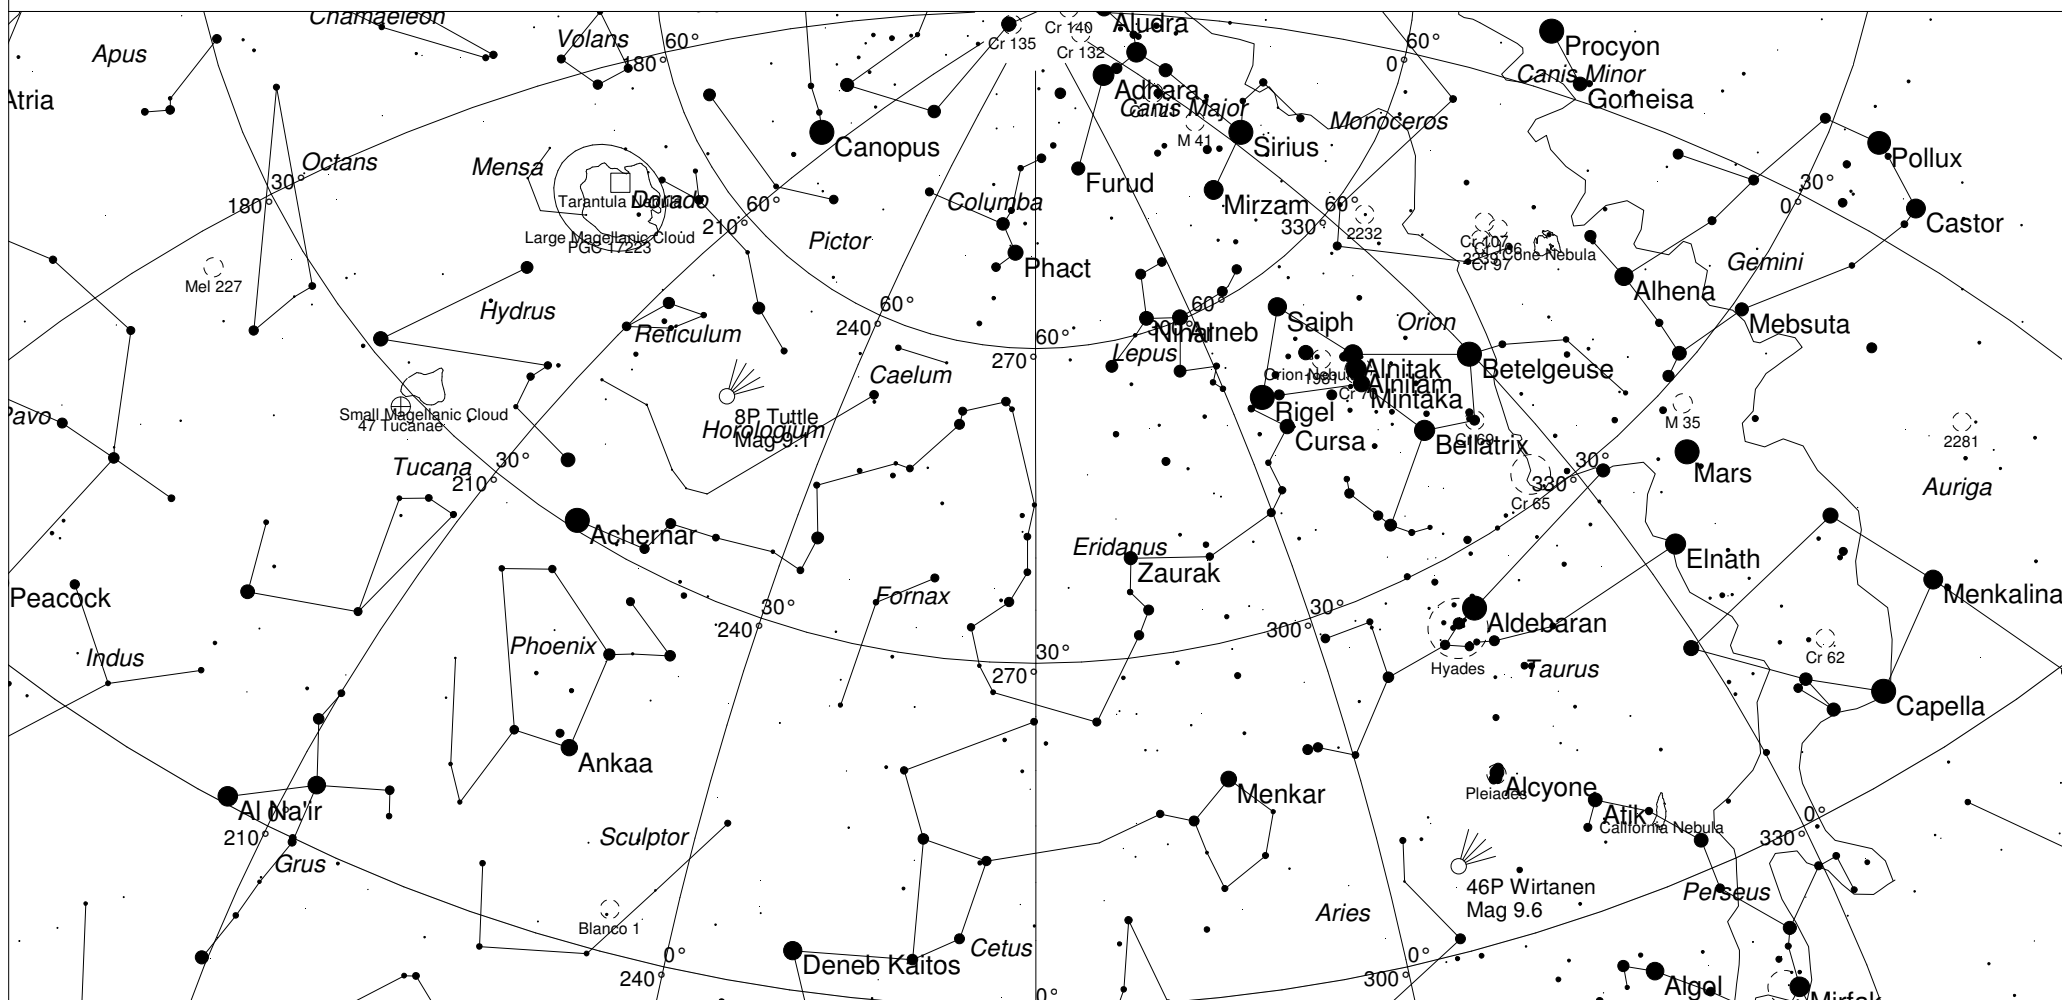

# March Sky - West

STARS		SYMBOLS		
● <1	● >5.5	● Multiple star	☐ Dark nebula	△ Radio source
● 2		○ Variable star	⊕ Globular cluster	× X-ray source
● 3		☄ Comet	○ Open cluster	○ Other object
● 4		☉ Galaxy	⊙ Planetary nebula	
● 5		☐ Bright nebula	⊞ Quasar	

This map shows the Western sky as seen from Melbourne at:  
 10.00 pm 1 March  
 9.00 pm 15 March  
 8.00 pm 30 March  
 Time is AEDST. Similar views will be seen in other locations at the equivalent local time (eg 10.00 pm ACDST, Adelaide)