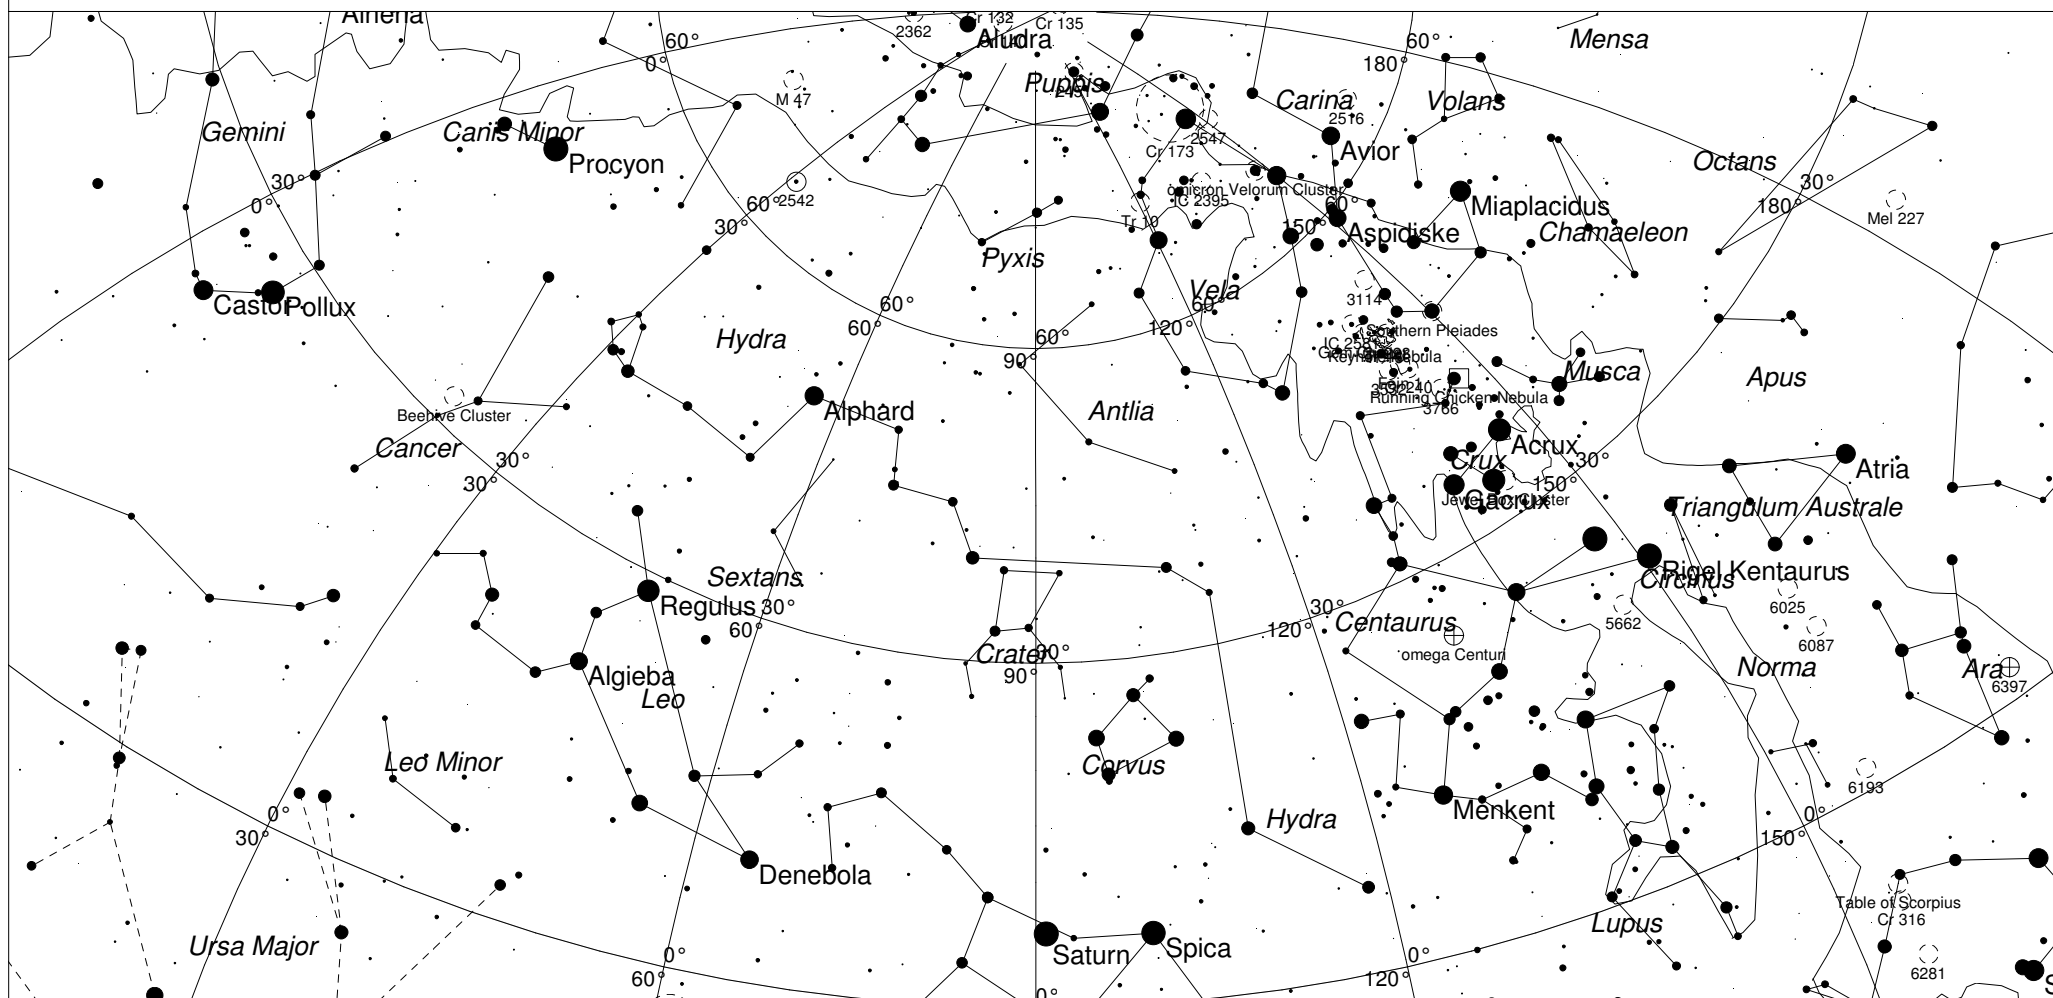

March Sky - East

STARS

- <1
- 2
- 3
- 4
- 5

- Multiple star
- Variable star
- ☄ Comet
- Galaxy
- Bright nebula

SYMBOLS

- Dark nebula
- ⊕ Globular cluster
- Open cluster
- Planetary nebula
- ⊗ Quasar
- △ Radio source
- × X-ray source
- Other object

This map shows the Eastern sky as seen from Melbourne at:

10.00 pm 1 March
 9.00 pm 15 March
 8.00 pm 30 March
 Time is AEDST. Similar views will be seen in other locations at the equivalent local time (eg 10.00 pm ACDST,

Adelaide)

Local Time: 22:00:00 1-Mar-2011
 Location: 34° 55' 12" S 138° 34' 48" E

UTC: 11:30:00 1-Mar-2011
 RA: 10h42m42s Dec: -23° 52' Field: 90.0°

Sidereal Time: 07:20:02
 Julian Day: 2455621.9792