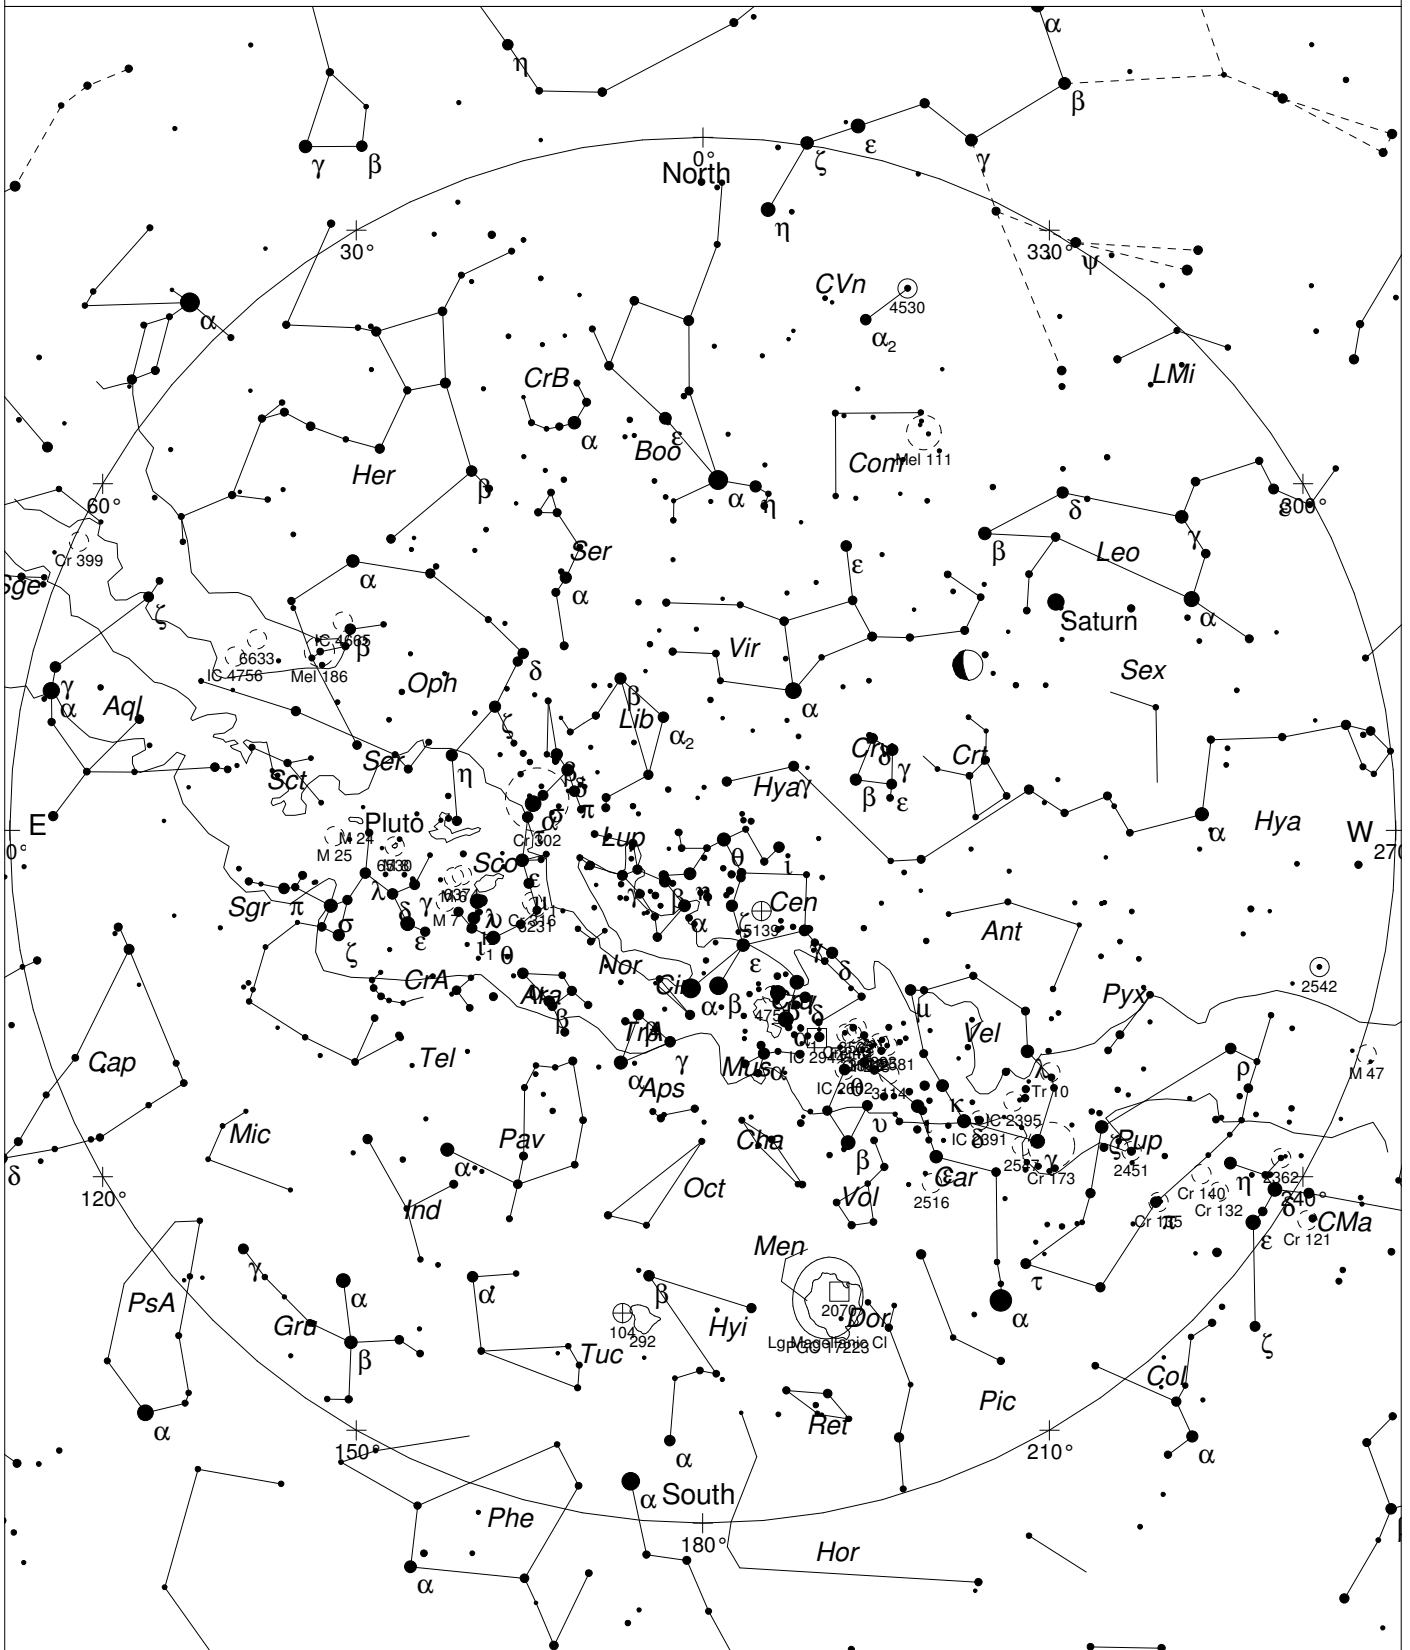

June, Whole Sky Map

STARS		SYMBOLS		
● <-4	● 1	● Multiple star	◻ Dark nebula	△ Radio source
● -3	● 2	○ Variable star	⊕ Globular cluster	× X-ray source
● -2	● 3	☄ Comet	○ Open cluster	○ Other object
● -1	● 4	☄ Galaxy	○ Planetary nebula	
● 0	● >5	◻ Bright nebula	⊗ Quasar	

*This map shows the sky as seen from Melbourne at:
 10.00 pm 1 June
 9.00 pm 15 June
 8.00 pm 30 June
 Time is AEST. Similar views will be seen in other locations at the equivalent local time (ca 10.00 pm)*

Local Time: 22:00:00 1-Jun-2009 UTC: 12:30:00 1-Jun-2009 Sidereal Time: 14:24:49
 Location: 34° 55' 12" S 138° 34' 48" RA: 14h24m49s Dec: -34° 55' Field: 182.0° Julian Day: 2454984.0208