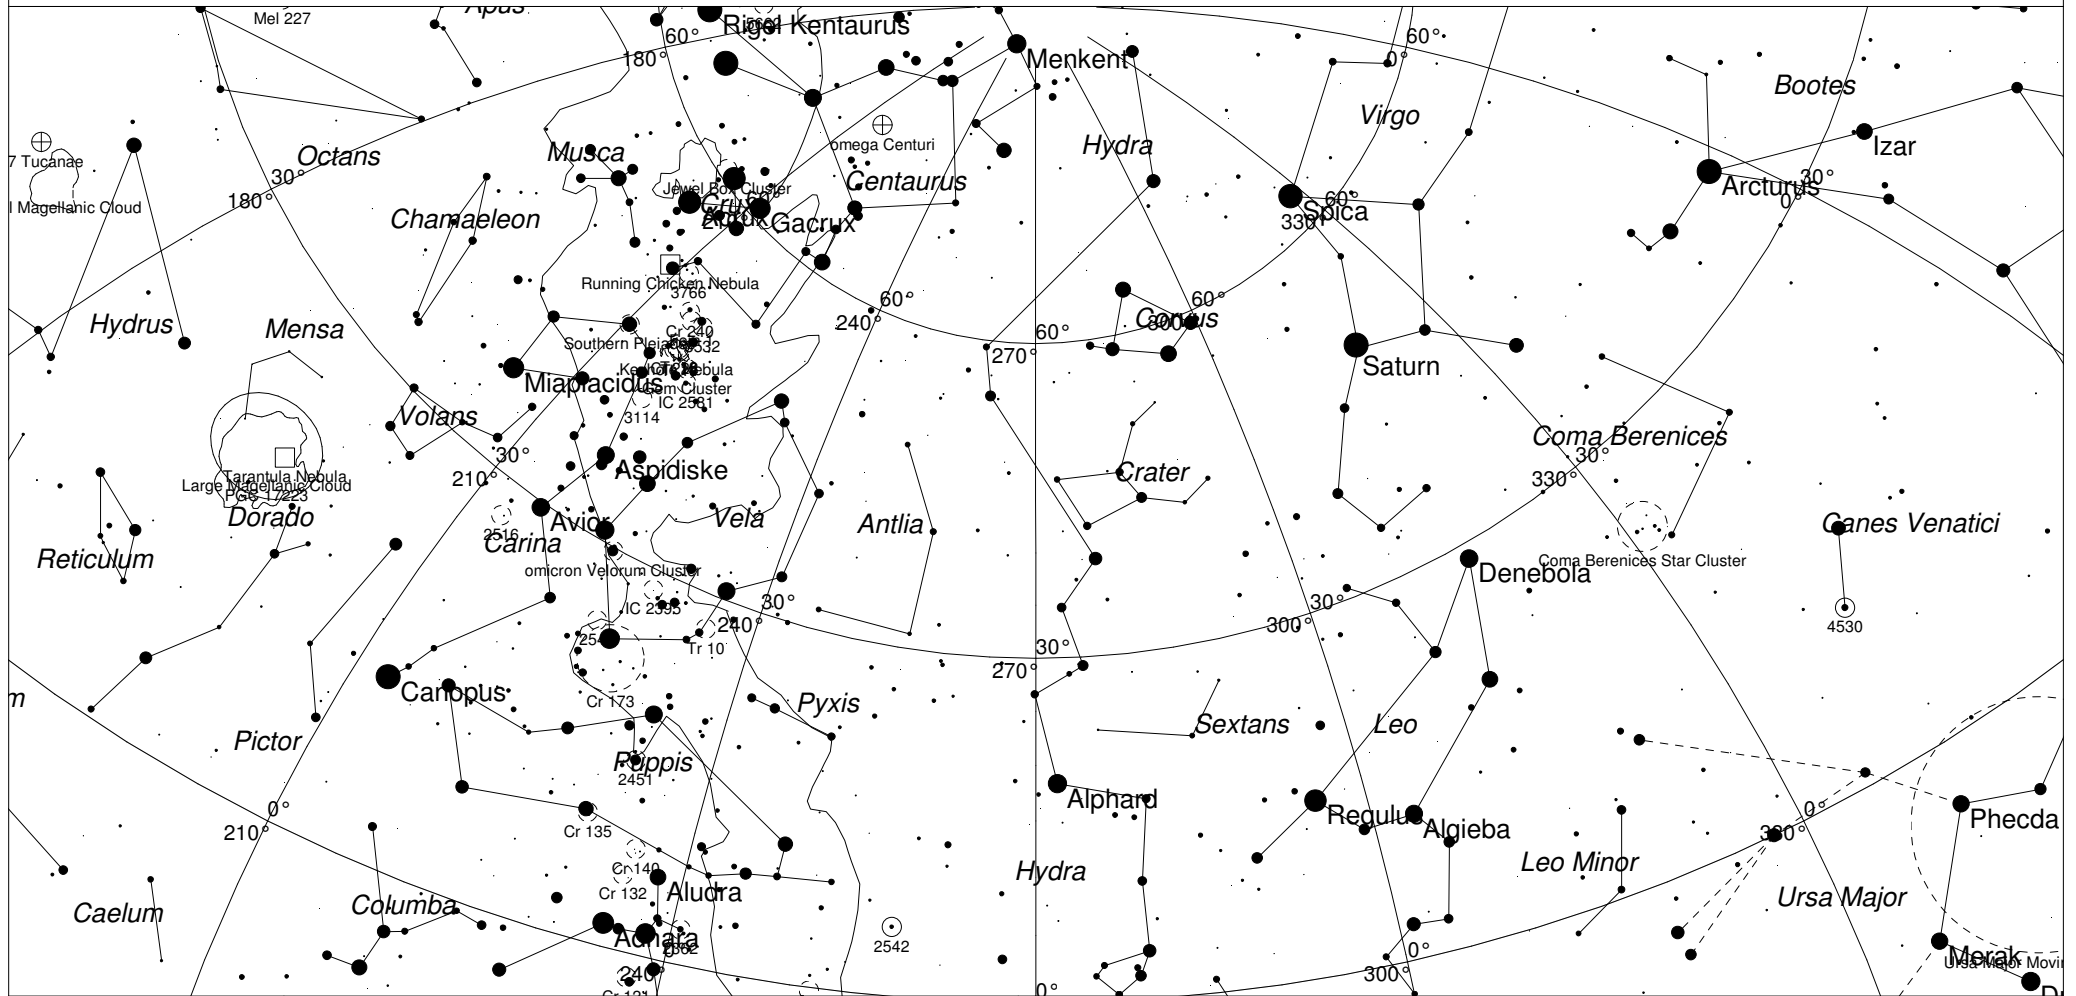

June Sky - West

STARS		SYMBOLS	
● <1	● >5.5	● Multiple star	◻ Dark nebula
● 2	○ Variable star	⊕ Globular cluster	△ Radio source
● 3	☄ Comet	○ Open cluster	× X-ray source
● 4	☉ Galaxy	○ Planetary nebula	○ Other object
● 5	◻ Bright nebula	⊙ Quasar	

This map shows the Western sky as seen from Melbourne at:
 10.00 pm 1 June
 9.00 pm 15 June
 8.00 pm 30 June
 Time is AEST. Similar views will be seen in other locations at the equivalent local time (eg 10.00 pm ACST Adelaide)

Local Time: 22:00:00 1-Jun-2011
 Location: 34° 55' 12" S 138° 34' 48" E

UTC: 12:30:00 1-Jun-2011
 RA: 11h00m15s Dec: -23° 52' Field: 90.0°

Sidereal Time: 14:22:54
 Julian Day: 2455714.0208