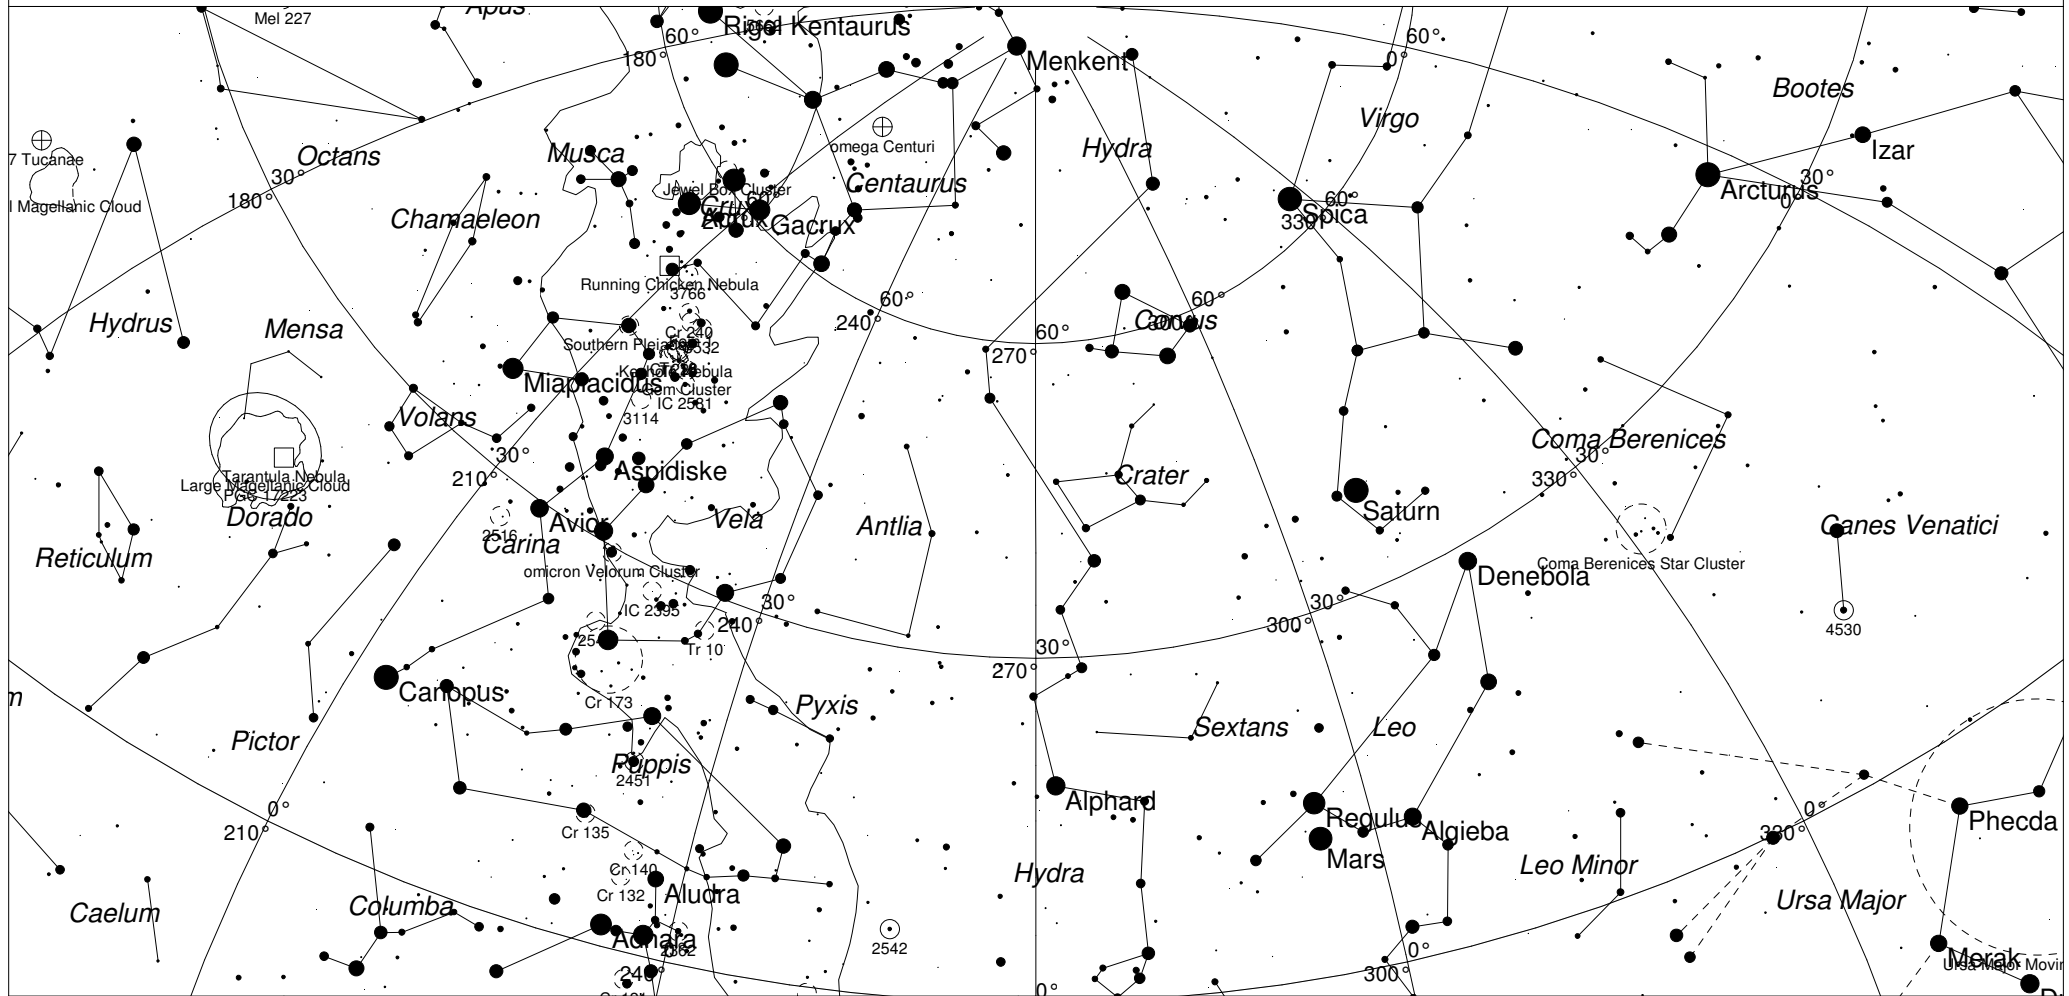

June Sky - West

STARS		SYMBOLS			
● <1	● >5.5	● Multiple star	☐ Dark nebula	△ Radio source	
● 2		○ Variable star	⊕ Globular cluster	× X-ray source	
● 3		☄ Comet	○ Open cluster	○ Other object	
● 4		☄ Galaxy	⊙ Planetary nebula		
● 5		☐ Bright nebula	⊙ Quasar		

This map shows the Western sky as seen from Melbourne at:
 10.00 pm 1 June
 9.00 pm 15 June
 8.00 pm 30 June
 Time is AEST. Similar views will be seen in other locations at the equivalent local time (eg 10.00 pm ACST Adelaide)

Local Time: 22:00:00 1-Jun-2010
 Location: 34° 55' 12" S 138° 34' 48" E
 UTC: 12:30:00 1-Jun-2010
 RA: 11h01m12s Dec: -23° 52' Field: 90.0°
 Sidereal Time: 14:23:52
 Julian Day: 2455349.0208