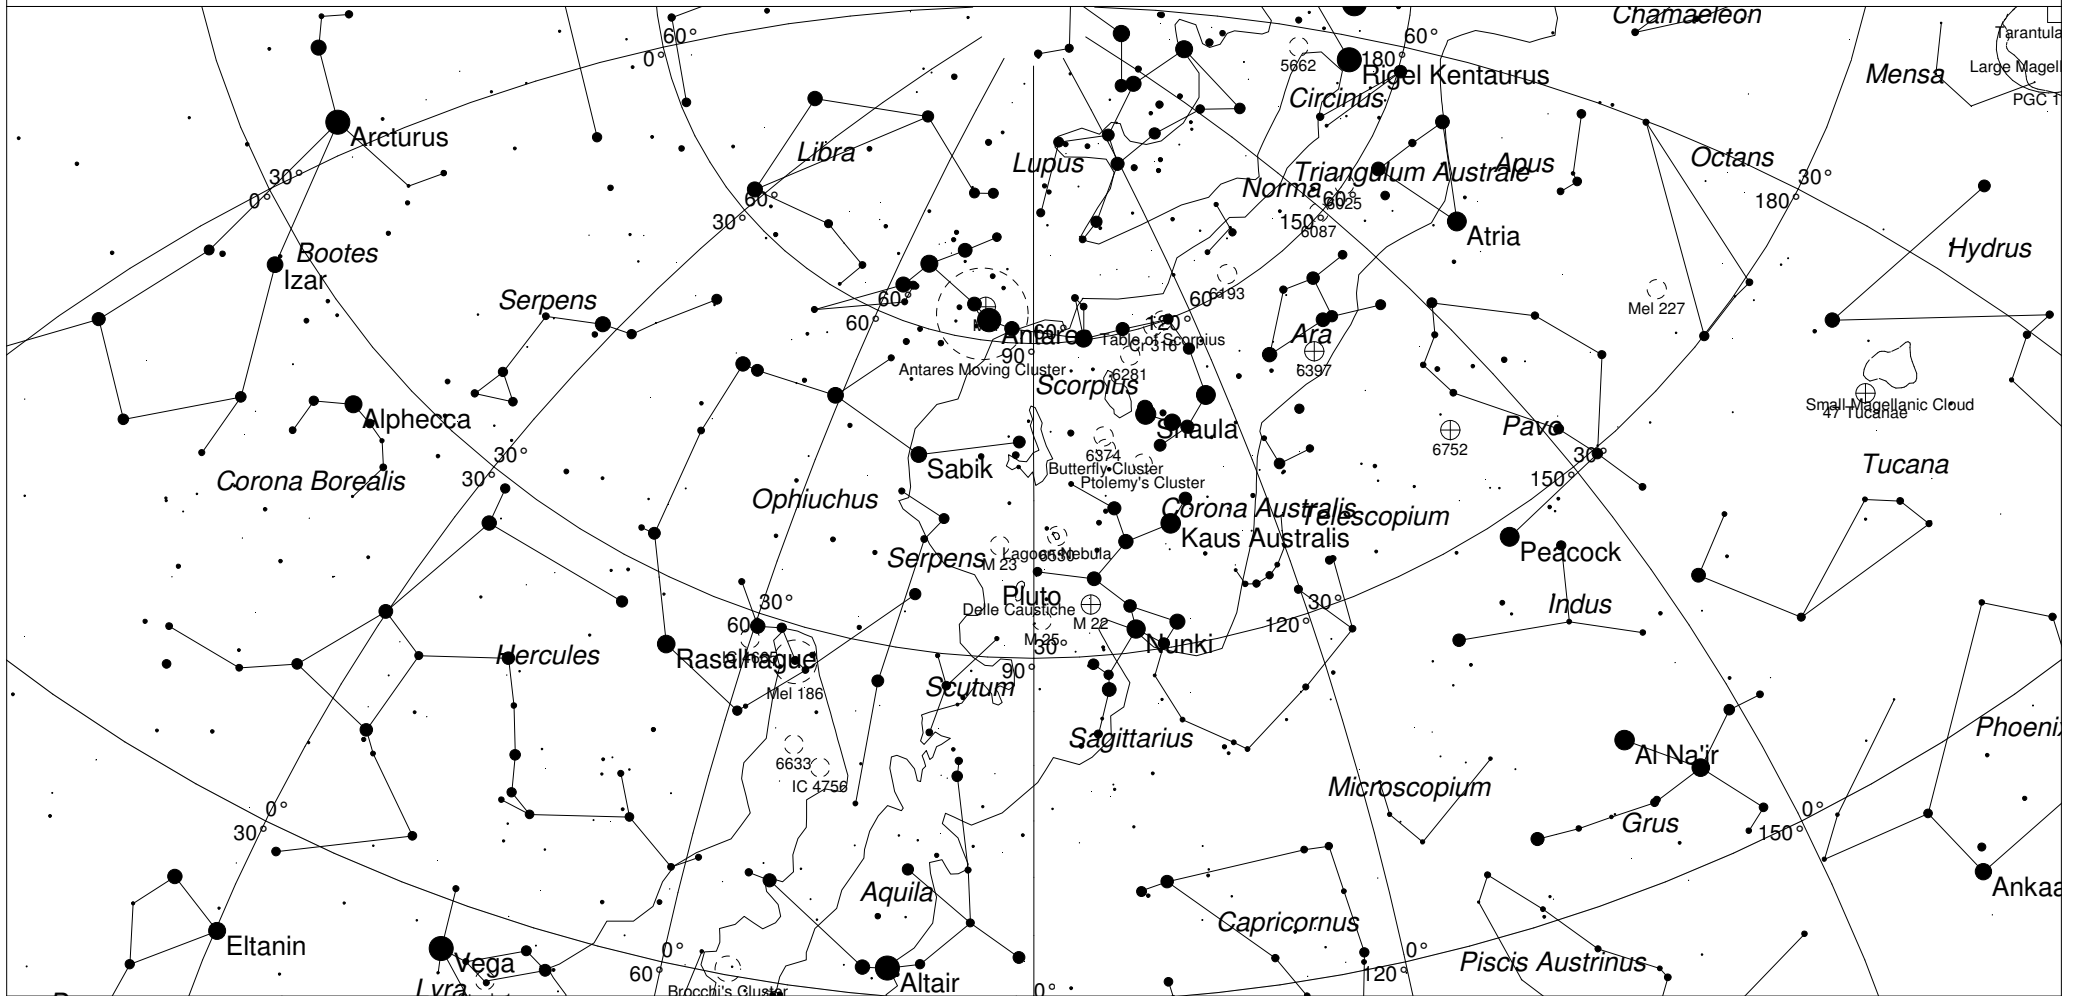

# June Sky - East

STARS		SYMBOLS	
● <1	● >5.5	● Multiple star	◻ Dark nebula
● 2		○ Variable star	⊕ Globular cluster
● 3		☄ Comet	○ Open cluster
● 4		○ Galaxy	⊙ Planetary nebula
● 5		◻ Bright nebula	⊗ Quasar
			△ Radio source
			× X-ray source
			○ Other object

This map shows the Eastern sky as seen from Melbourne at:  
 10.00 pm 1 June  
 9.00 pm 15 June  
 8.00 pm 30 June  
 Time is AEST. Similar views will be seen in other locations at the equivalent local time (eg 10.00 pm ACST Adelaide)