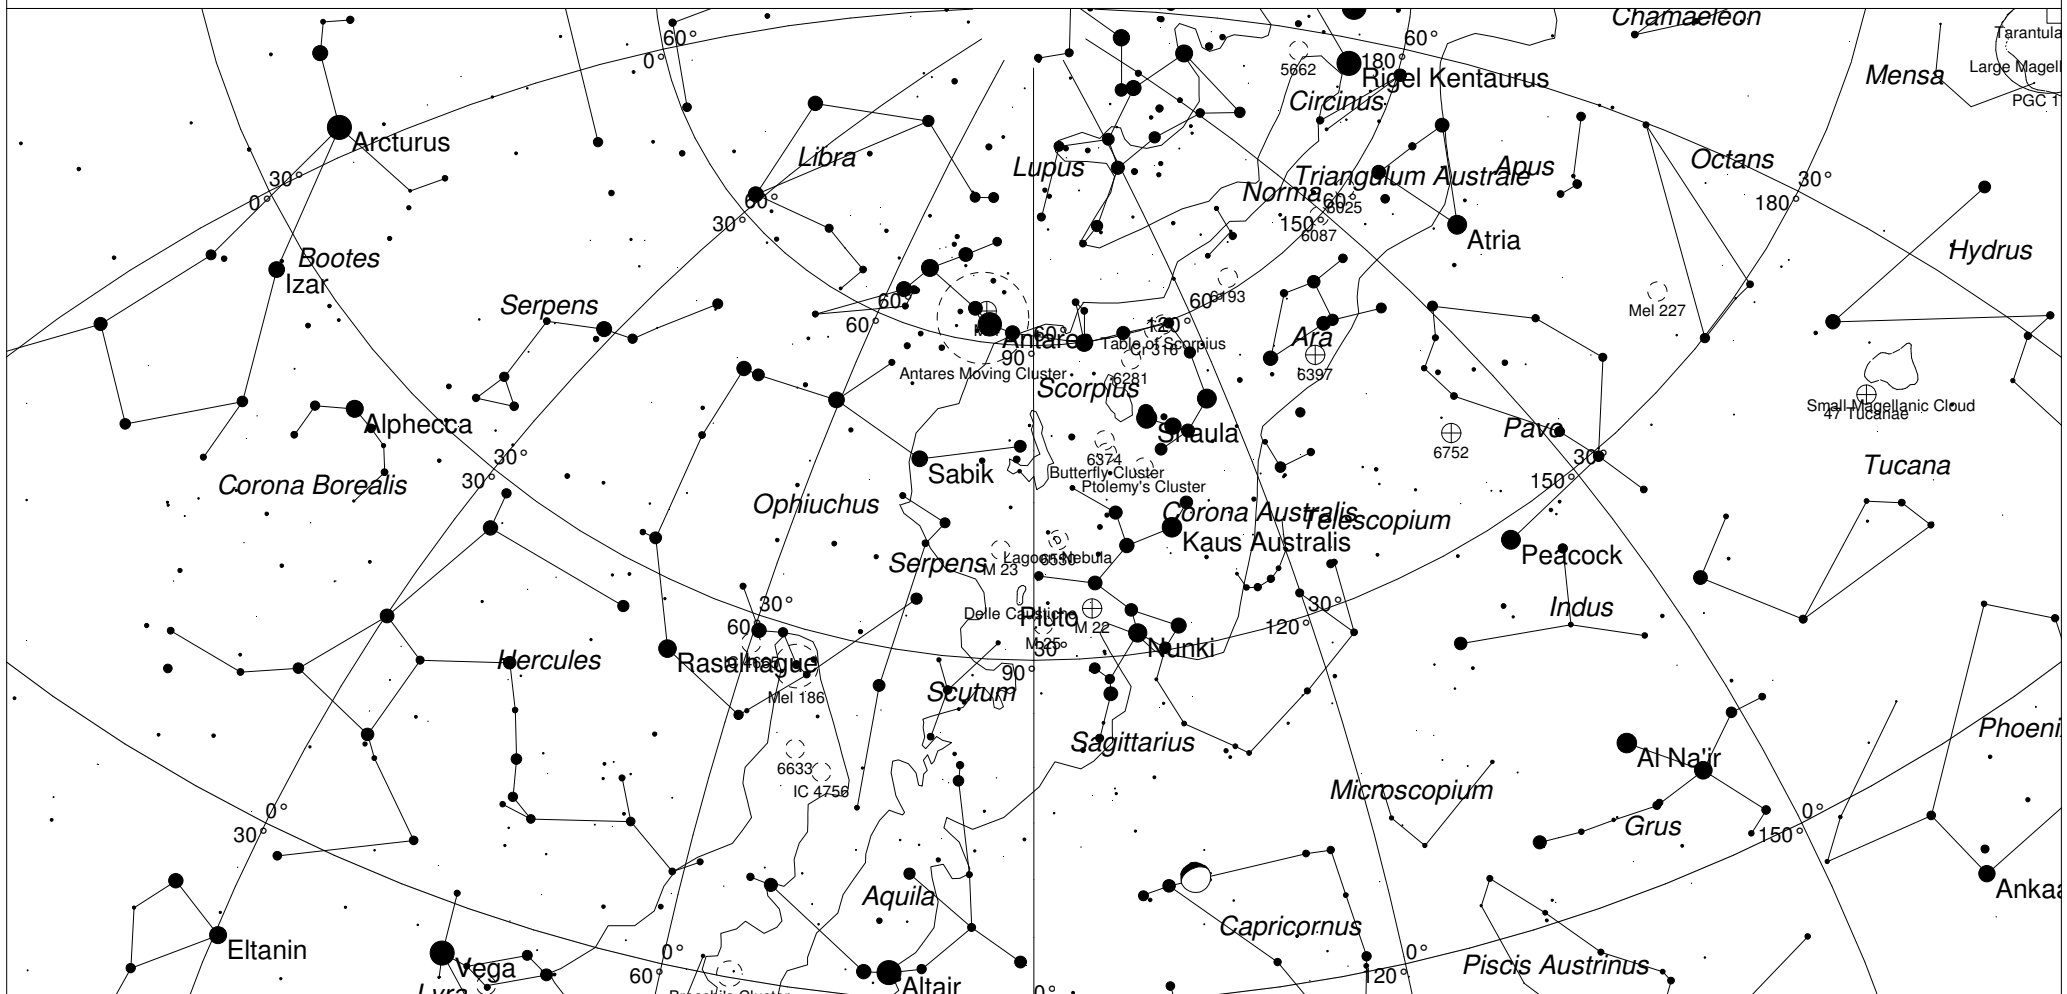

# June Sky - East

STARS		SYMBOLS	
● <1	● >5.5	● Multiple star	◻ Dark nebula
● 2	○ Variable star	⊕ Globular cluster	△ Radio source
● 3	☄ Comet	○ Open cluster	× X-ray source
● 4	☄ Galaxy	○ Planetary nebula	○ Other object
● 5	◻ Bright nebula	⊙ Quasar	

This map shows the Eastern sky as seen from Melbourne at:  
 10.00 pm 1 June  
 9.00 pm 15 June  
 8.00 pm 30 June  
 Time is AEST. Similar views will be seen in other locations at the equivalent local time (eg 10.00 pm ACST Adelaide)