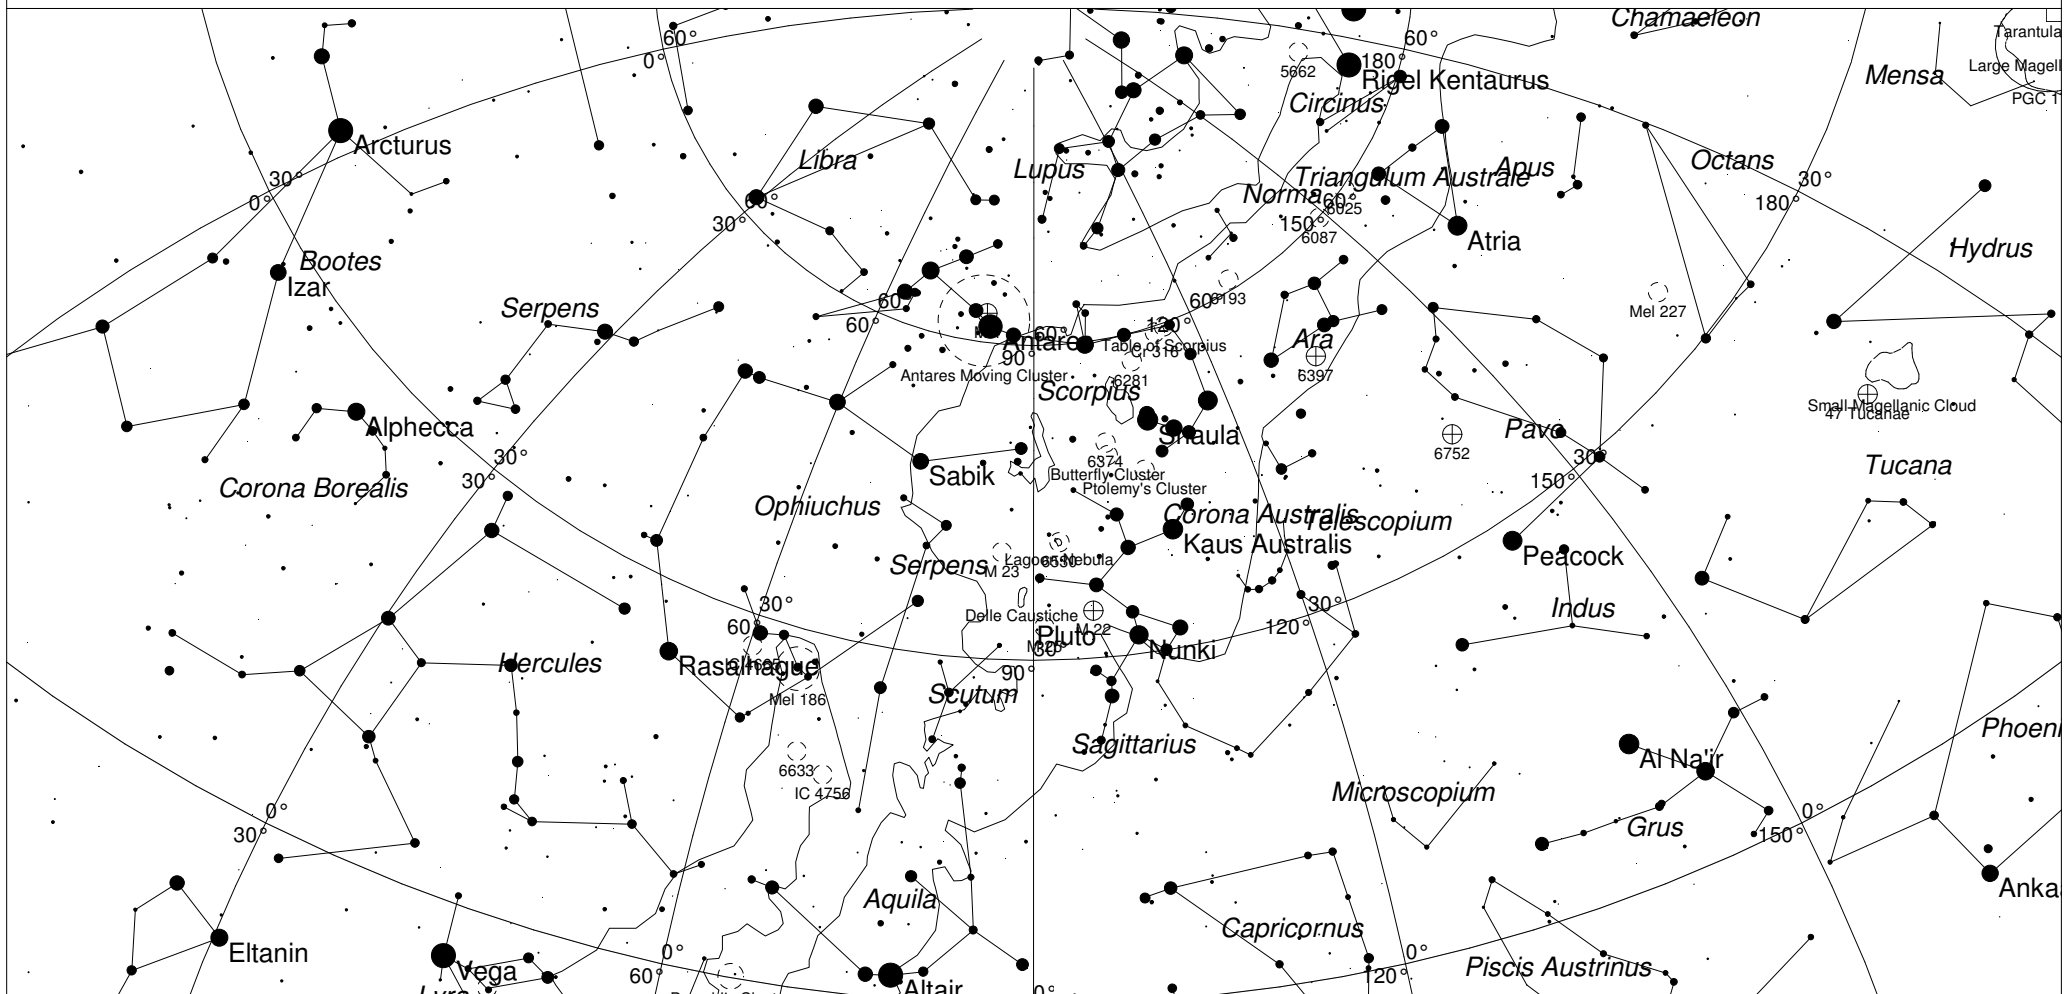

June Sky - East

STARS		SYMBOLS	
● <1	● >5.5	● Multiple star	◻ Dark nebula
● 2	○ Variable star	⊕ Globular cluster	△ Radio source
● 3	☄ Comet	○ Open cluster	× X-ray source
● 4	☄ Galaxy	⊕ Planetary nebula	○ Other object
● 5	◻ Bright nebula	⊕ Quasar	

This map shows the Eastern sky as seen from Melbourne at:
 10.00 pm 1 June
 9.00 pm 15 June
 8.00 pm 30 June
 Time is AEST. Similar views will be seen in other locations at the equivalent local time (eg 10.00 pm ACST Adelaide)