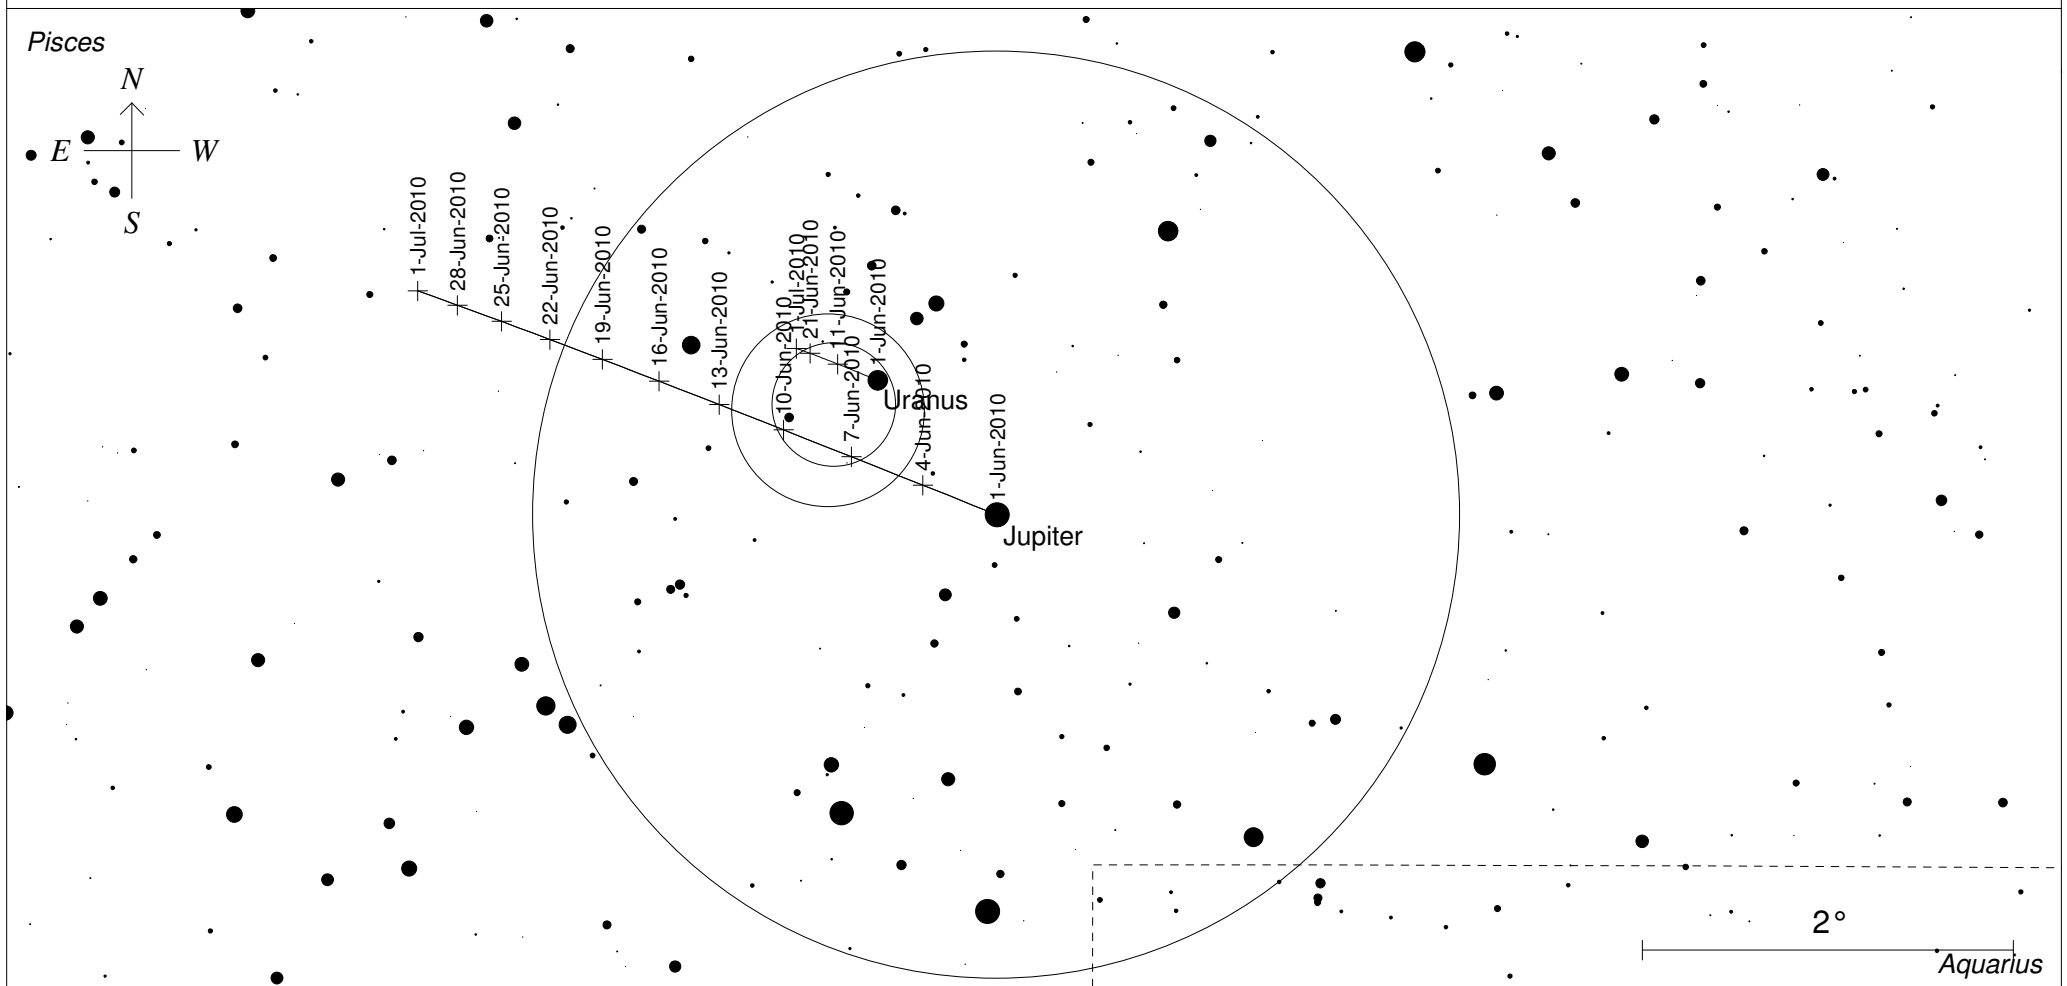

June Jupiter and Uranus, binocular map

STARS		SYMBOLS	
● <5	● >10	● Multiple star	⊠ Dark nebula
● 6		○ Variable star	⊕ Globular cluster
● 7		☄ Comet	⊙ Open cluster
● 8		○ Galaxy	⊕ Planetary nebula
● 9		⊠ Bright nebula	⊗ Quasar
			△ Radio source
			× X-ray source
			○ Other object

This map shows Jupiter and Uranus at high resolution. The large circle represents the field of view of 10x50 binoculars, the small circles 25 mm and 16 mm telescope eyepieces for 6" reflectors.

Local Time: 05:30:00 1-Jun-2010
 Location: 34° 55' 12" S 138° 34' 48" E

UTC: 20:00:00 31-May-2010
 RA: 23h58m13s Dec: -1° 17' Field: 5.3°

Sidereal Time: 21:51:09
 Julian Day: 2455348.3333