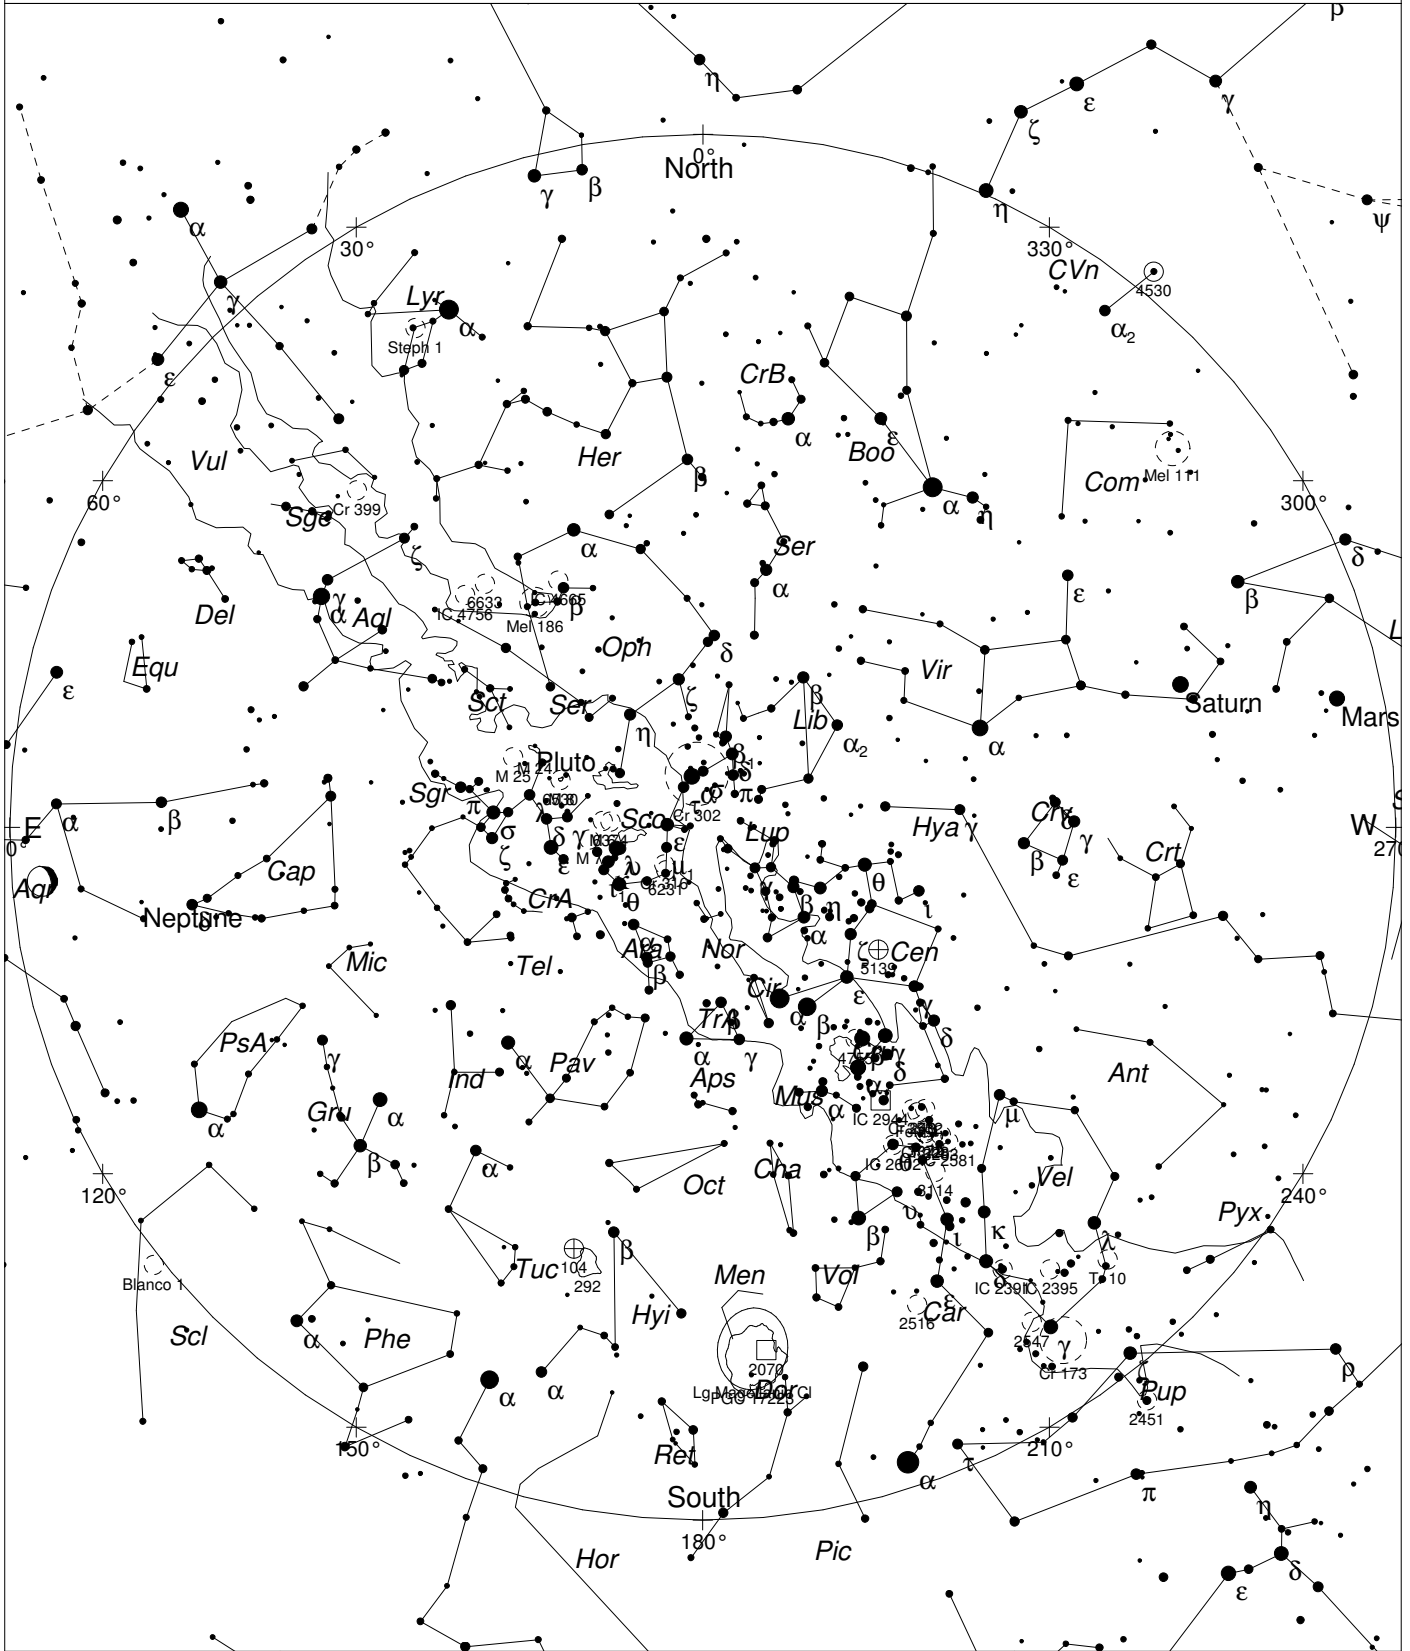

# July, Whole Sky Map

STARS		SYMBOLS		
● <-4	● 1	● Multiple star	☐ Dark nebula	△ Radio source
● -3	● 2	○ Variable star	⊕ Globular cluster	× X-ray source
● -2	● 3	☄ Comet	○ Open cluster	○ Other object
● -1	● 4	☄ Galaxy	⊕ Planetary nebula	
● 0	● >5	☐ Bright nebula	☄ Quasar	

This map shows the sky as seen from Melbourne at:  
 10.00 pm 1 July  
 9.00 pm 15 July  
 8.00 pm 30 July  
 Time is AEST. Similar views will be seen in other locations at the equivalent local time (ca 10.00 pm)

Local Time: 22:00:00 1-Jul-2010      UTC: 12:30:00 1-Jul-2010      Sidereal Time: 16:22:09  
 Location: 34° 55' 12" S 138° 34' 48" RA: 16h22m09s Dec: -34° 55' Field: 182.0°      Julian Day: 2455379.0208