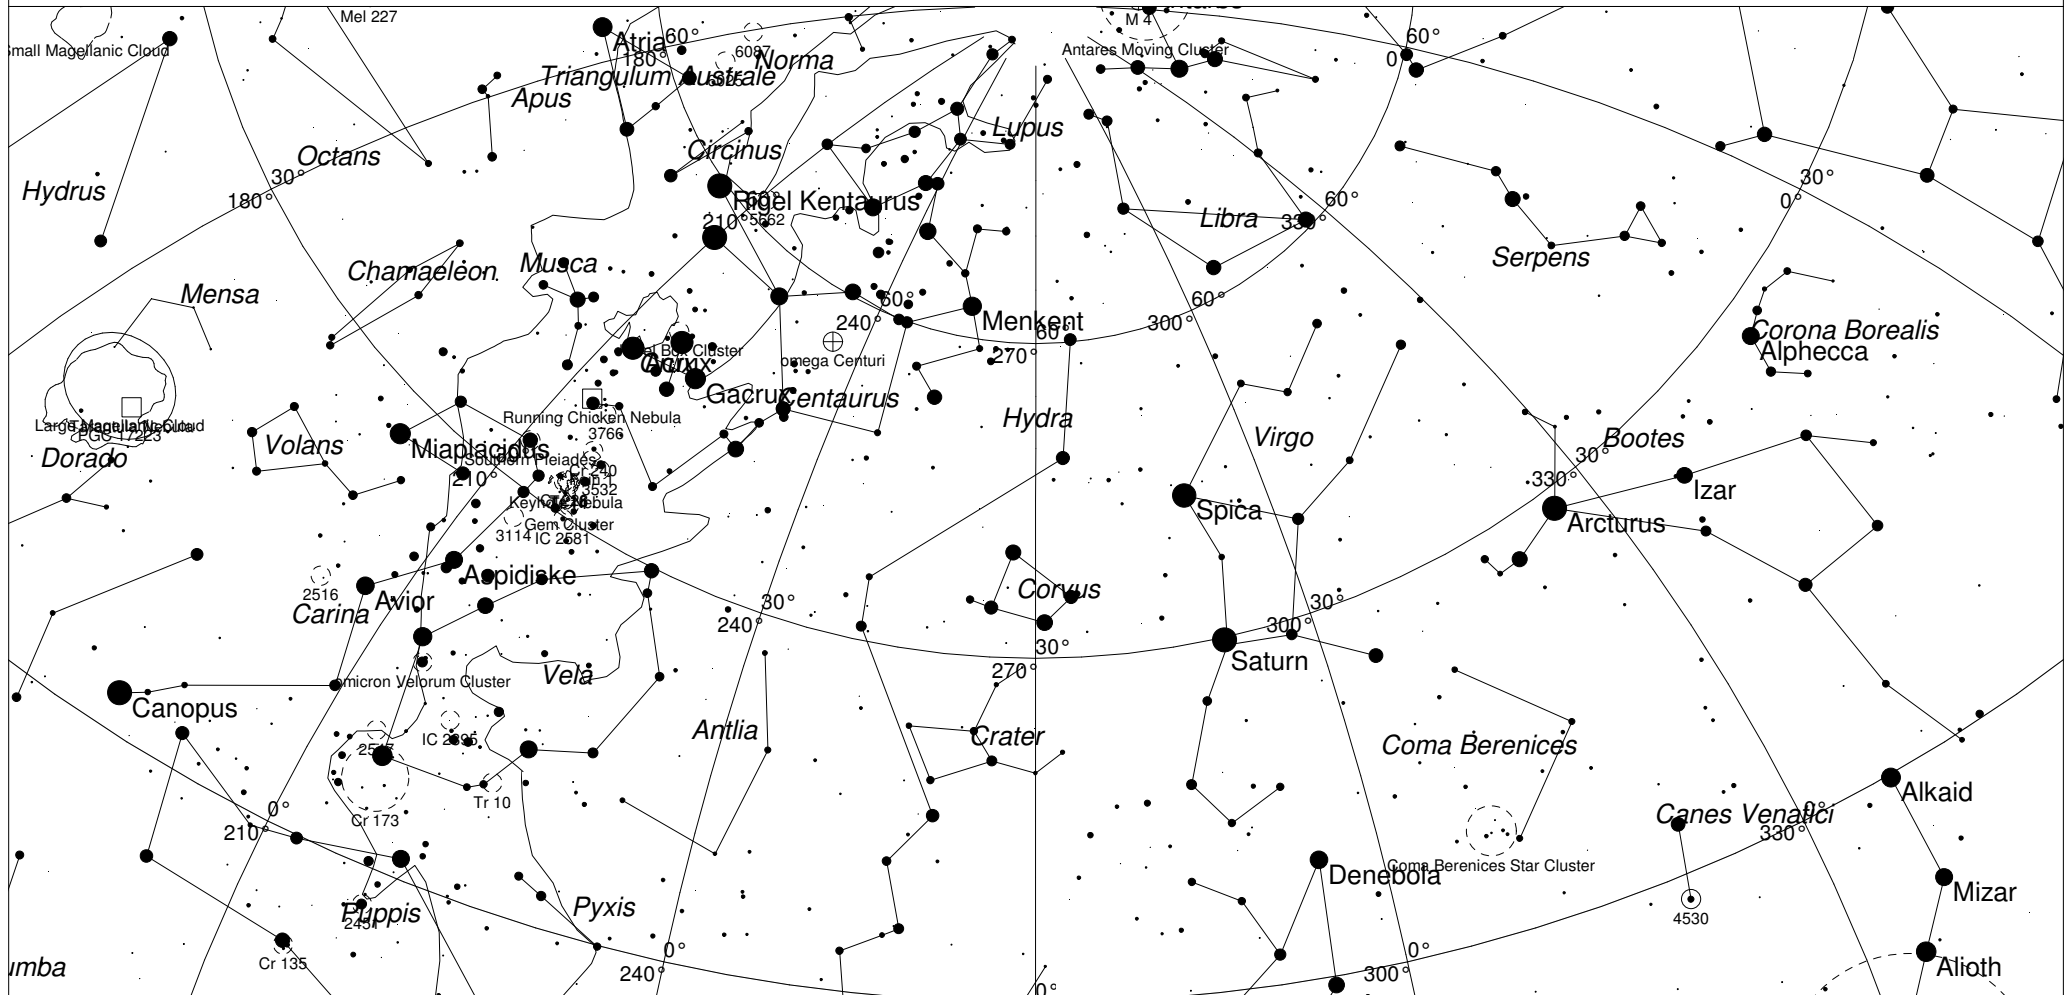

July Sky - West

| STARS | | SYMBOLS | | |
|-------|--------|-----------------|--------------------|----------------|
| ● <1 | ● >5.5 | ● Multiple star | ◻ Dark nebula | △ Radio source |
| ● 2 | | ○ Variable star | ⊕ Globular cluster | × X-ray source |
| ● 3 | | ☄ Comet | ○ Open cluster | ○ Other object |
| ● 4 | | ○ Galaxy | ⊙ Planetary nebula | |
| ● 5 | | ◻ Bright nebula | ⊞ Quasar | |

This map shows the Western sky as seen from Melbourne at:
 10.00 pm 1 July
 9.00 pm 15 July
 8.00 pm 30 July
 Time is AEST. Similar views will be seen in other locations at the equivalent local time (eg 10.00 pm ACST Adelaide)

Local Time: 22:00:00 1-Jul-2011
 Location: 34° 55' 12" S 138° 34' 48" E

UTC: 12:30:00 1-Jul-2011
 RA: 12h58m32s Dec: -23° 52' Field: 90.0°

Sidereal Time: 16:21:11
 Julian Day: 2455744.0208