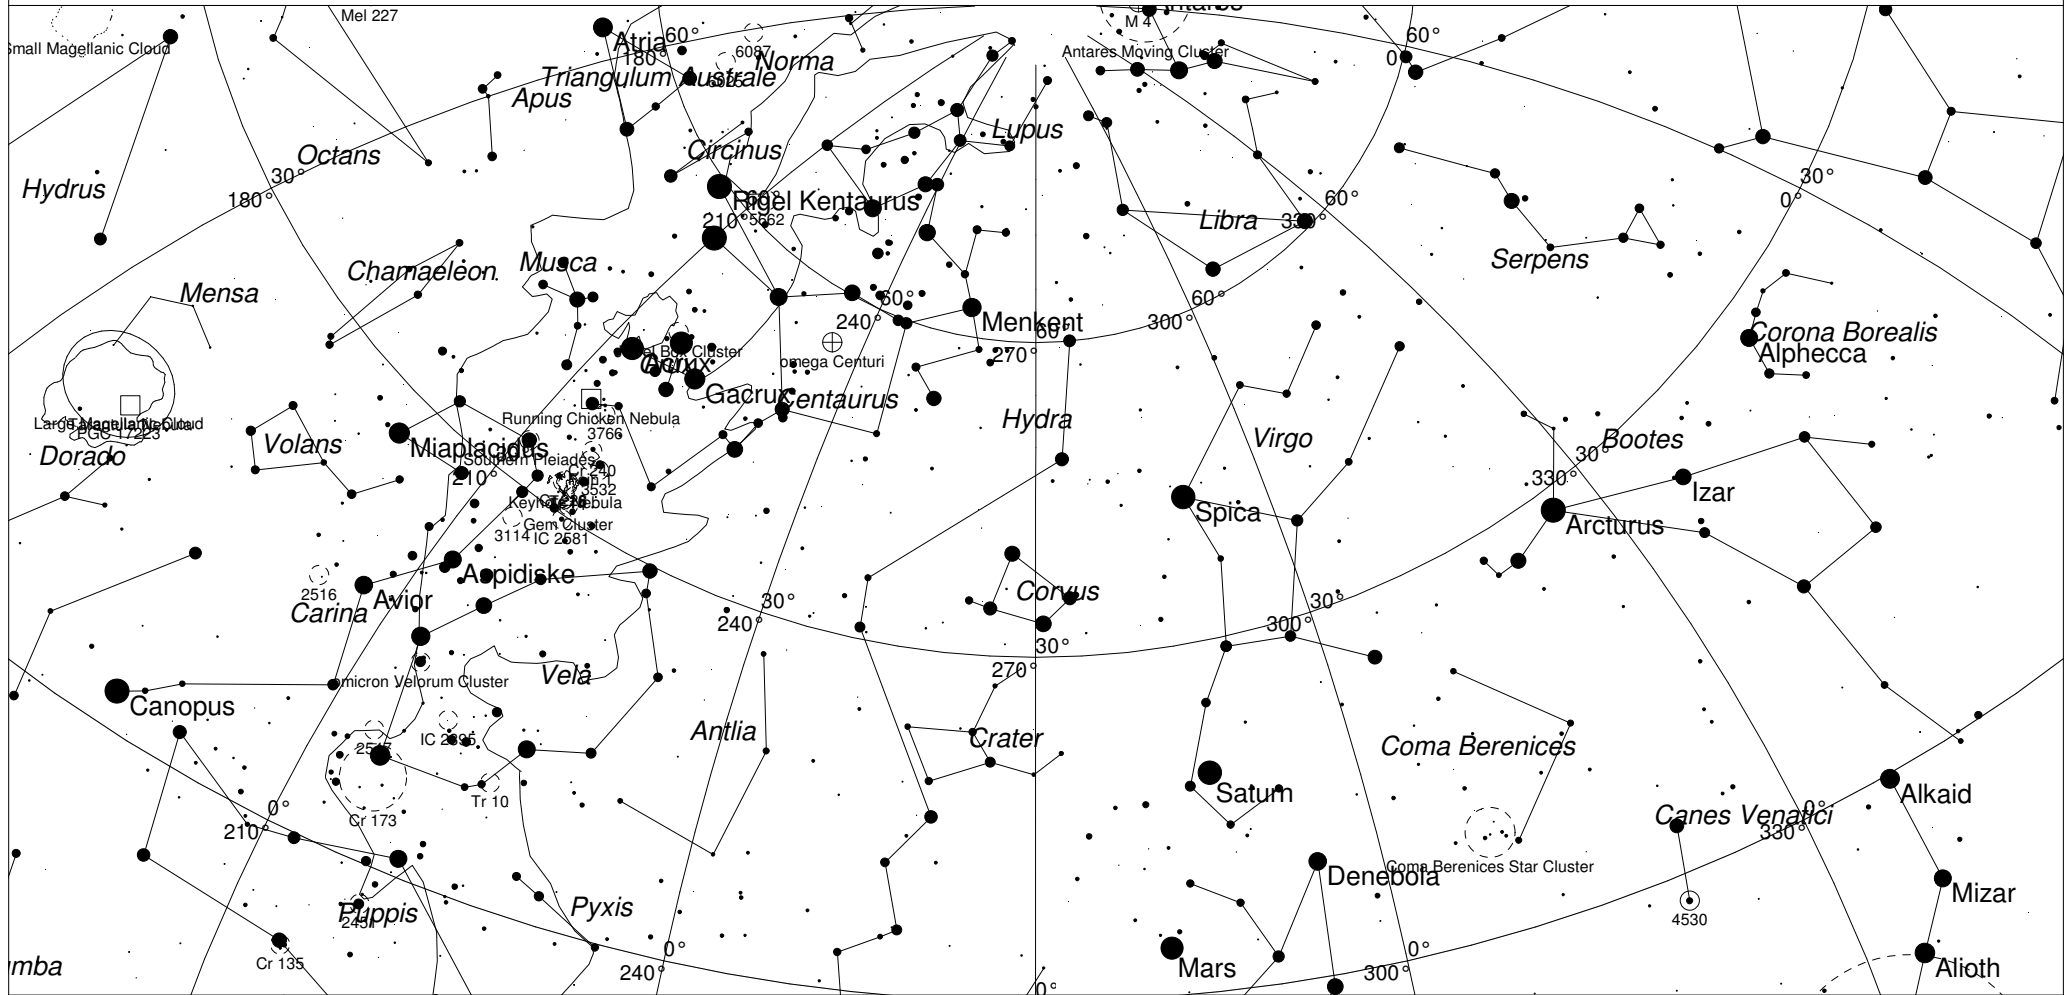

July Sky - West

STARS		SYMBOLS		
● <1	● >5.5	● Multiple star	◻ Dark nebula	△ Radio source
● 2		○ Variable star	⊕ Globular cluster	× X-ray source
● 3		☄ Comet	○ Open cluster	○ Other object
● 4		☄ Galaxy	⊙ Planetary nebula	
● 5		◻ Bright nebula	⊞ Quasar	

This map shows the Western sky as seen from Melbourne at:
 10.00 pm 1 July
 9.00 pm 15 July
 8.00 pm 30 July
 Time is AEST. Similar views will be seen in other locations at the equivalent local time (eg 10.00 pm ACST Adelaide)

Local Time: 22:00:00 1-Jul-2010
 Location: 34° 55' 12" S 138° 34' 48" E

UTC: 12:30:00 1-Jul-2010
 RA: 12h59m29s Dec: -23° 52' Field: 90.0°

Sidereal Time: 16:22:09
 Julian Day: 2455379.0208