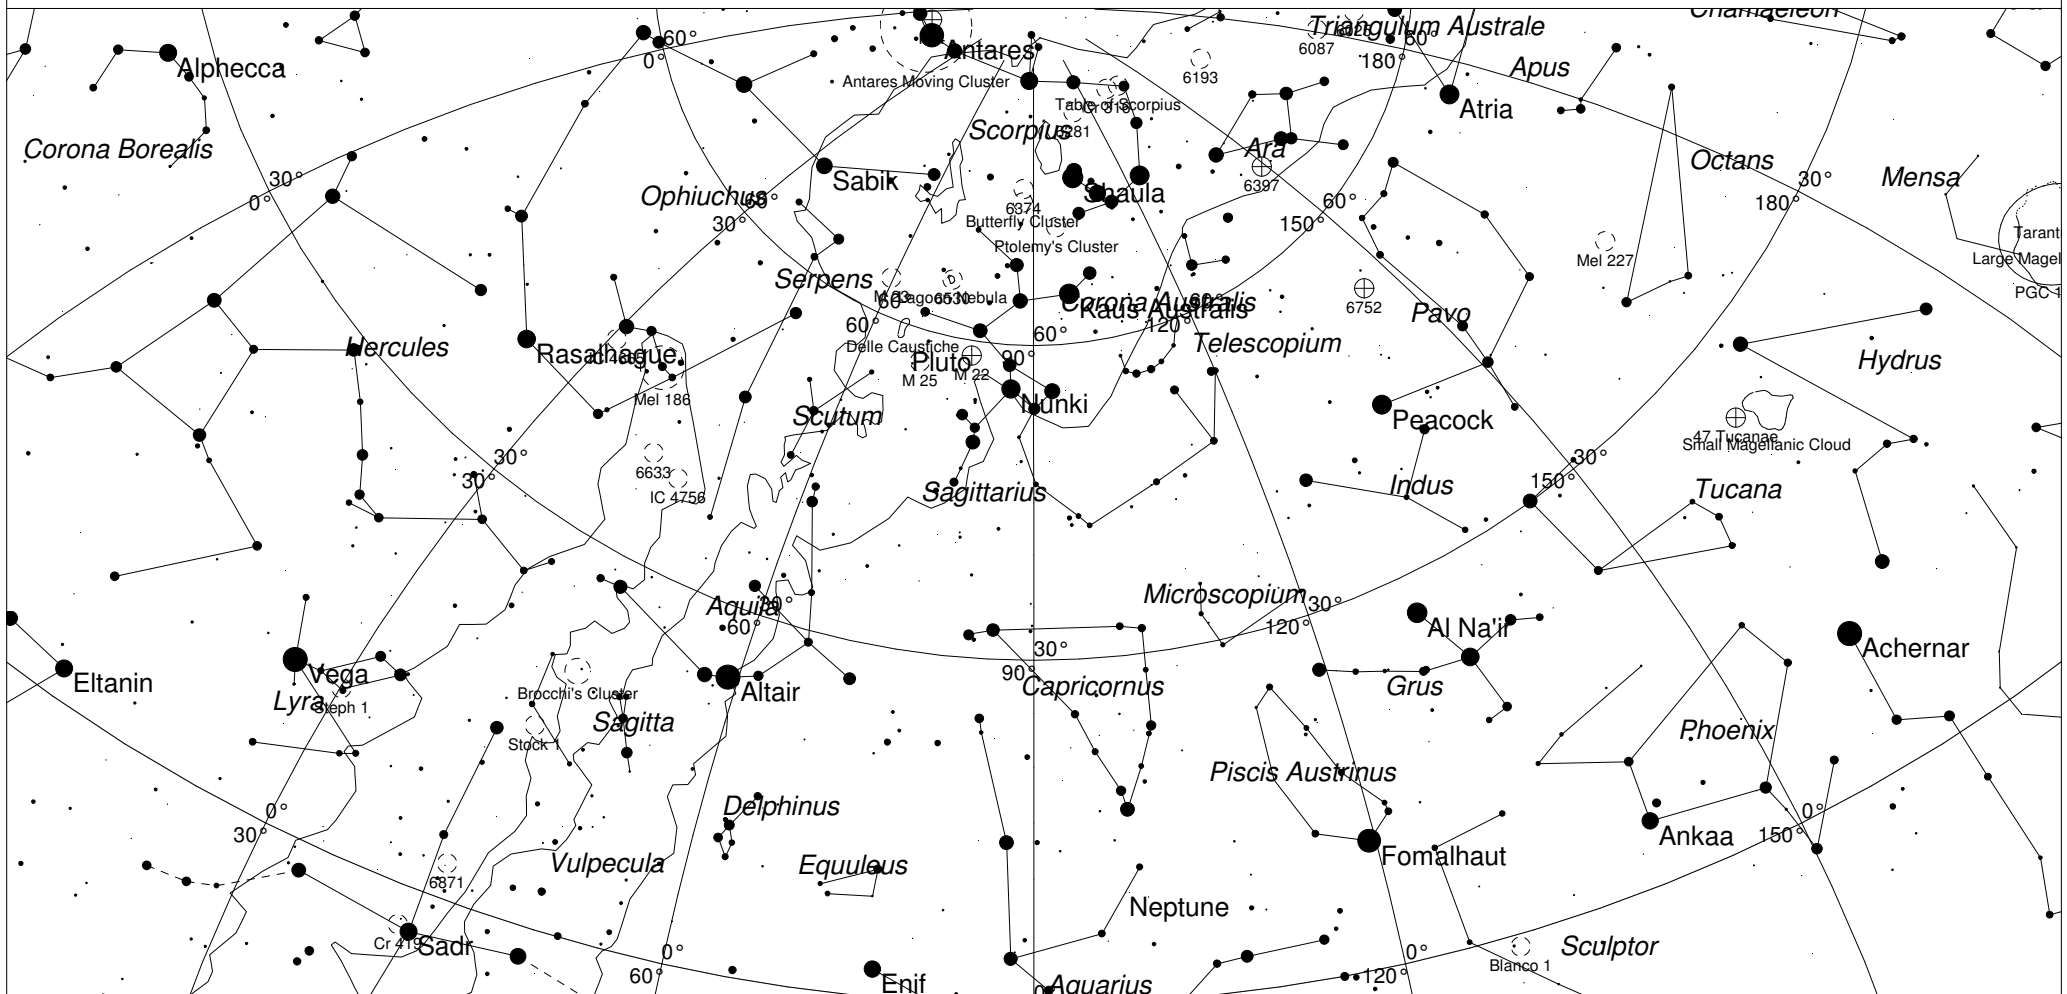

July Sky - East

STARS		SYMBOLS	
● <1	● >5.5	● Multiple star	◻ Dark nebula
● 2		○ Variable star	⊕ Globular cluster
● 3		☄ Comet	○ Open cluster
● 4		○ Galaxy	⊙ Planetary nebula
● 5		◻ Bright nebula	⊞ Quasar
			△ Radio source
			× X-ray source
			○ Other object

This map shows the Eastern sky as seen from Melbourne at:
 10.00 pm 1 July
 9.00 pm 15 July
 8.00 pm 30 July
 Time is AEST. Similar views will be seen in other locations at the equivalent local time (eg 10.00 pm ACST Adelaide)