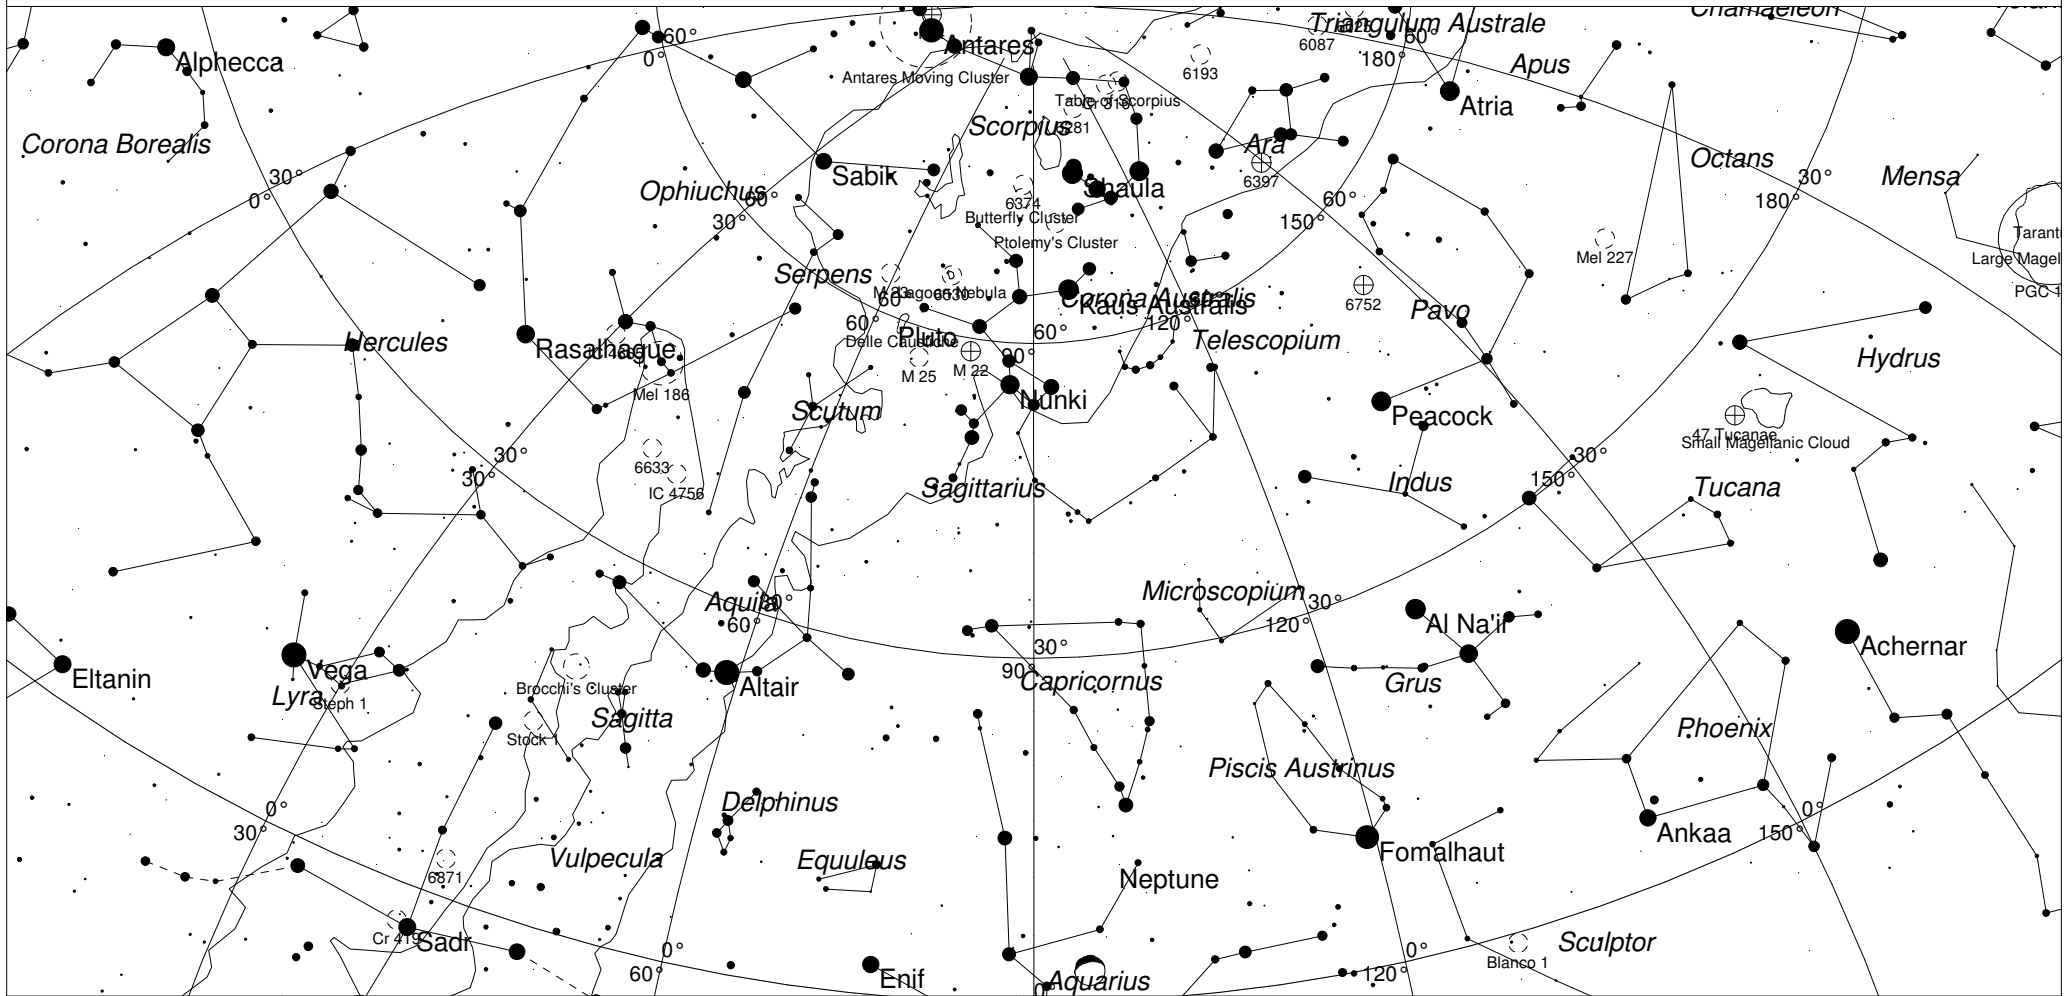

# July Sky - East

STARS		SYMBOLS			
● <1	● >5.5	● Multiple star	◻ Dark nebula	△ Radio source	
● 2		○ Variable star	⊕ Globular cluster	× X-ray source	
● 3		☄ Comet	○ Open cluster	○ Other object	
● 4		☄ Galaxy	⊙ Planetary nebula		
● 5		◻ Bright nebula	⊗ Quasar		

This map shows the Eastern sky as seen from Melbourne at:  
 10.00 pm 1 July  
 9.00 pm 15 July  
 8.00 pm 30 July  
 Time is AEST. Similar views will be seen in other locations at the equivalent local time (eg 10.00 pm ACST Adelaide)