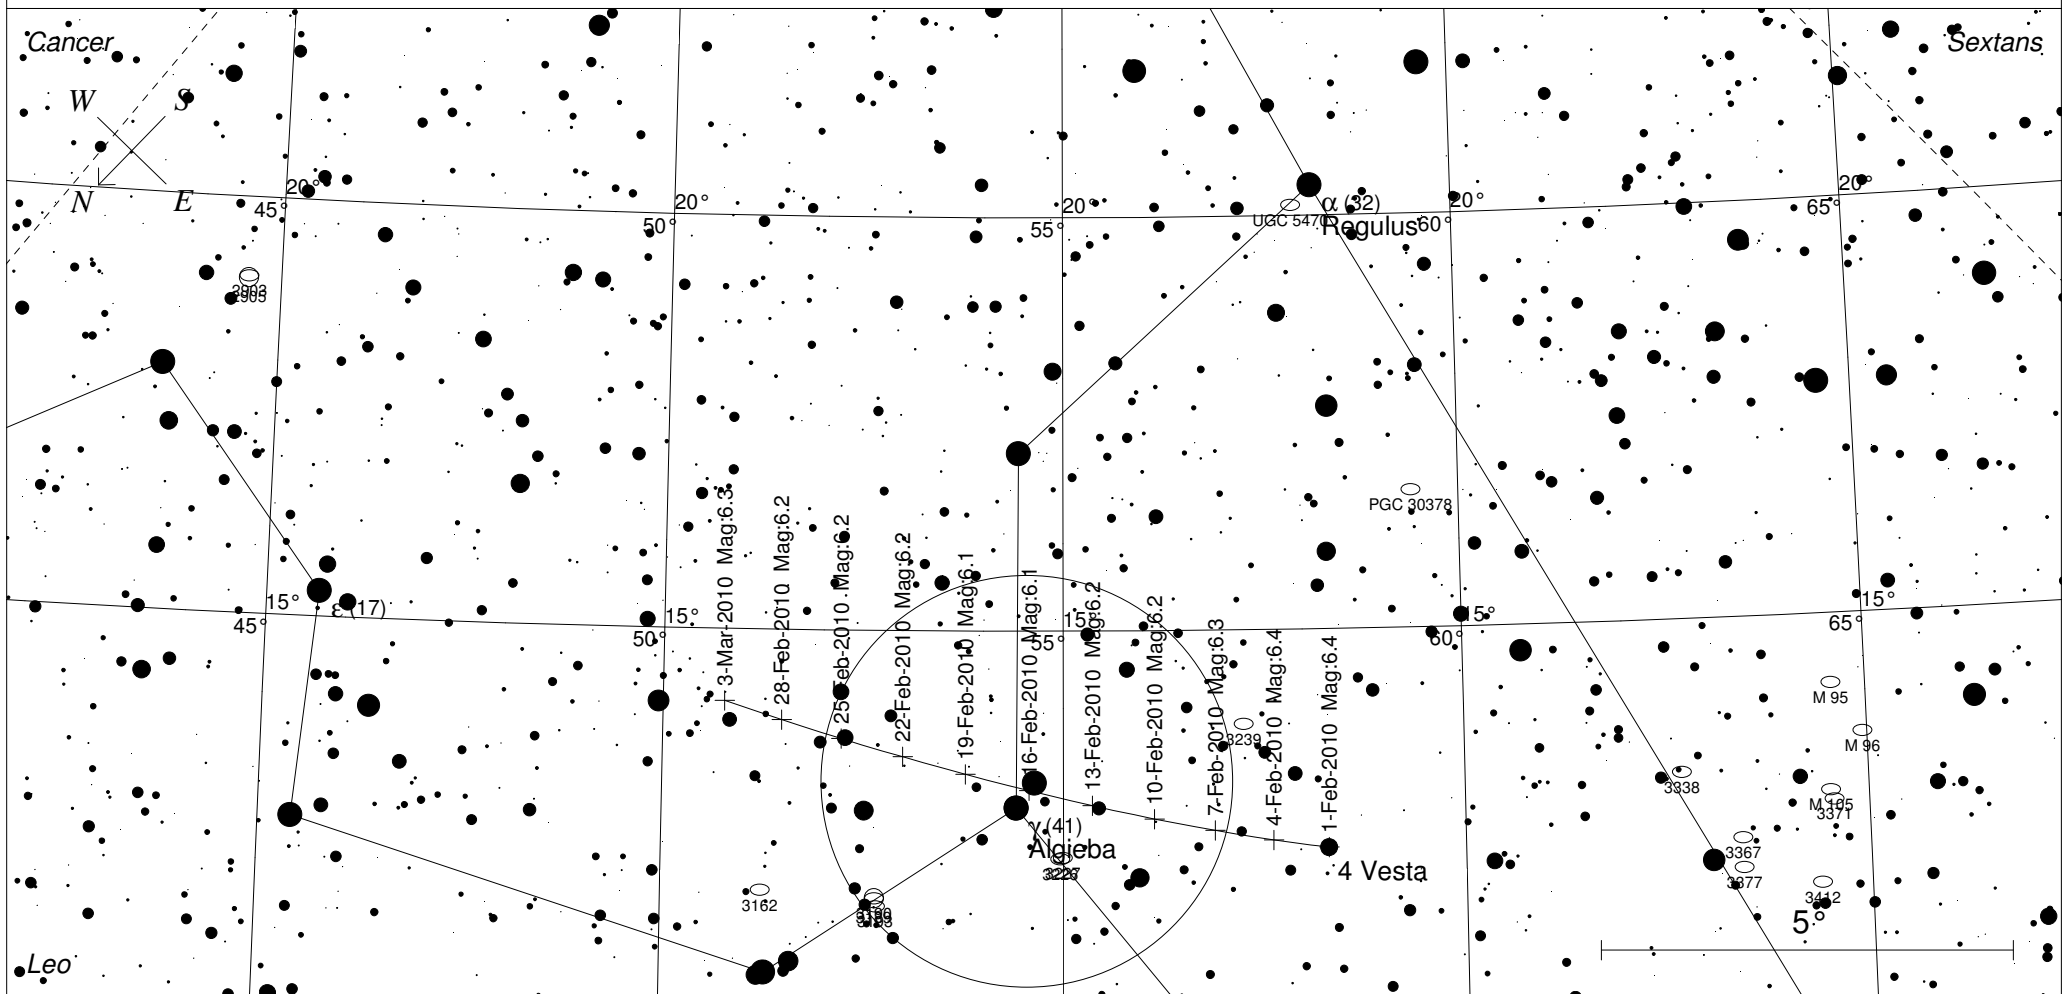

Vesta Binocular Spotters Map

STARS		SYMBOLS		
● <5	● >10	● Multiple star	☐ Dark nebula	△ Radio source
● 6		○ Variable star	⊕ Globular cluster	× X-ray source
● 7		☄ Comet	○ Open cluster	○ Other object
● 8		☉ Galaxy	⊙ Planetary nebula	
● 9		☐ Bright nebula	☉ Quasar	

Map for locating asteroid 4 Vesta in binoculars, 1 Feb to 3 March. Use the Eastern Horizon map to locate Leo and Regulus in the sky, then use this map to locate Vesta in the binocular star field. The circle represent the field of view of 10x50 binoculars.

Local Time: 23:00:00 1-Feb-2010
 Location: 34° 55' 12" S 138° 34' 48" E

UTC: 12:30:00 1-Feb-2010
 RA: 10h10m10s Dec: +17° 00' Field: 12.0°

Sidereal Time: 06:30:45
 Julian Day: 2455229.0208