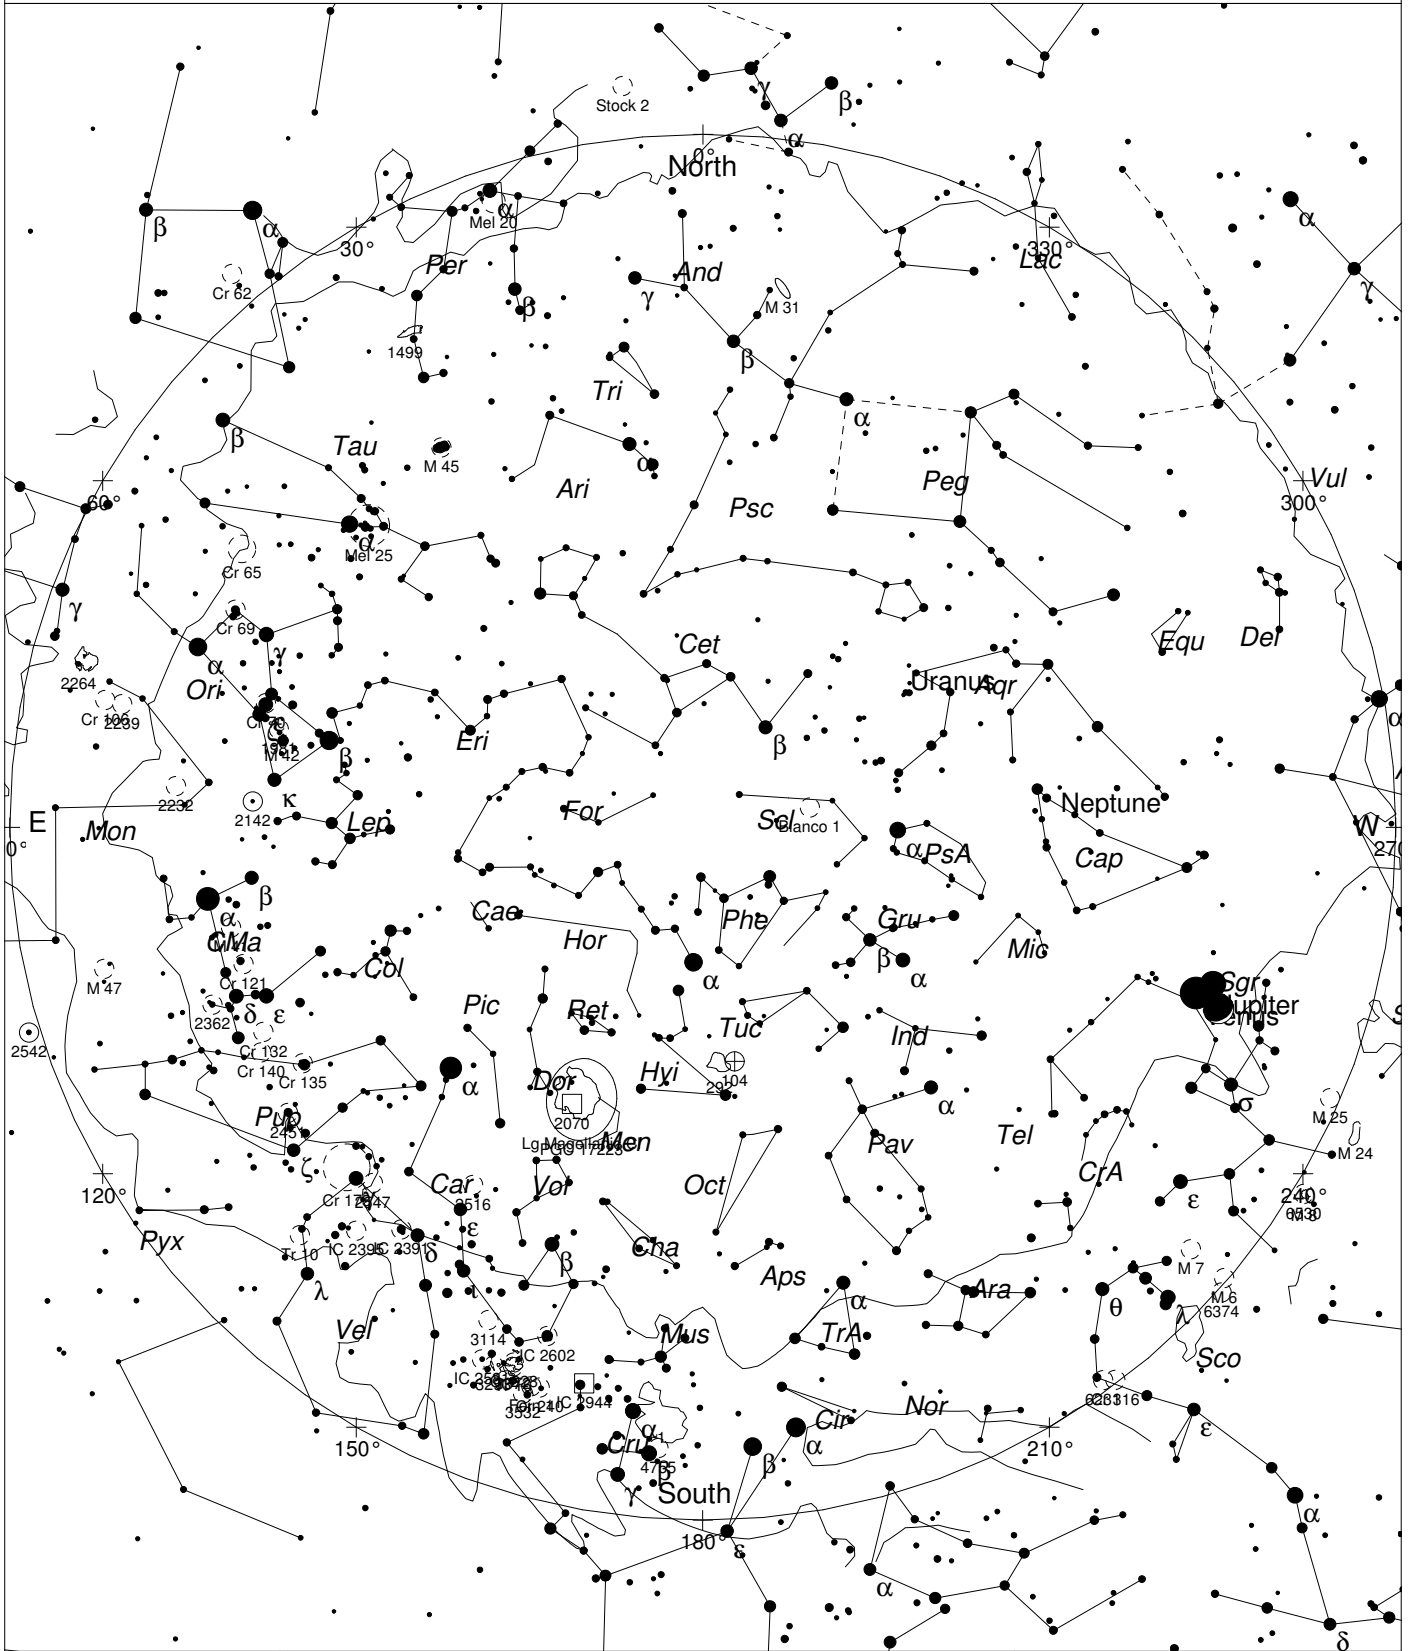

December, Whole Sky Map

STARS		SYMBOLS		
● <-4	● 1	● Multiple star	◻ Dark nebula	△ Radio source
● -3	● 2	○ Variable star	⊕ Globular cluster	× X-ray source
● -2	● 3	☄ Comet	○ Open cluster	○ Other object
● -1	● 4	☄ Galaxy	○ Planetary nebula	
● 0	● >5	◻ Bright nebula	○ Quasar	

*This map shows the sky as seen from Melbourne at:
 10.00 pm 1 December
 9.00 pm 15 December
 8.00 pm 30 December
 Time is AEDST. Similar views will be seen in other locations at the equivalent local time (ca 10.00 pm)*

Local Time: 22:00:00 1-Dec-2008 UTC: 11:30:00 1-Dec-2008 Sidereal Time: 01:27:06
 Location: 34° 55' 12" S 138° 34' 48" RA: 1h27m06s Dec: -34° 55' Field: 182.0° Julian Day: 2454801.9792