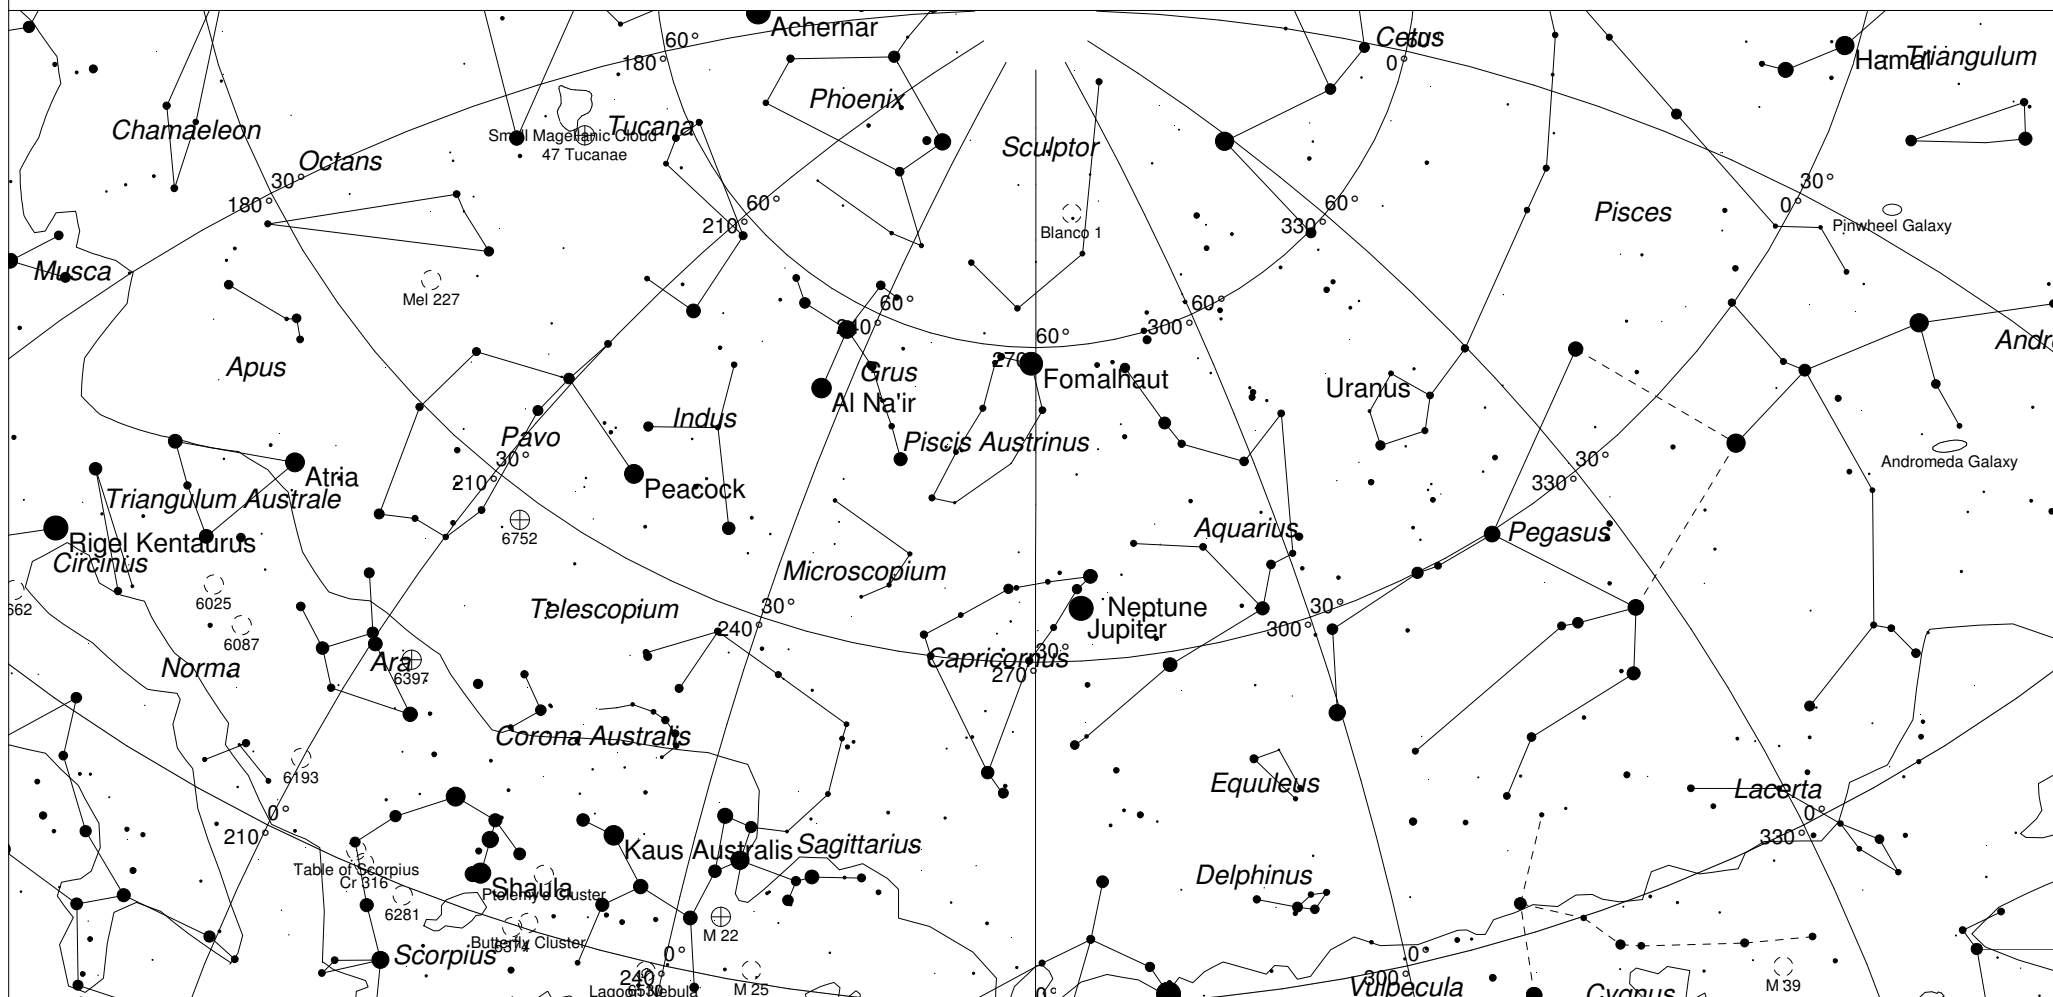

# December Sky - West

## SYMBOLS

- Multiple star
- Variable star
- ☄ Comet
- ☉ Galaxy
- ☐ Bright nebula
- ☐ Dark nebula
- ⊕ Globular cluster
- ☉ Open cluster
- ☉ Planetary nebula
- ☉ Quasar
- △ Radio source
- × X-ray source
- Other object

This map shows the Western sky as seen from Melbourne at:

10.00 pm 1 December

9.00 pm 15 December

8.00 pm 30 December

Time is AEDST. Similar views will be seen in other locations at the equivalent local time (eg 10.00 pm ACDST Adelaide) or 1 hour earlier in non-daylight saving states.

Local Time: 22:00:00 1-Dec-2009  
Location: 34° 55' 12" S 138° 34' 48" E

UTC: 11:30:00 1-Dec-2009  
RA: 22h03m29s Dec: -23° 52' Field: 90.0°

Sidereal Time: 01:26:09  
Julian Day: 2455166.9792