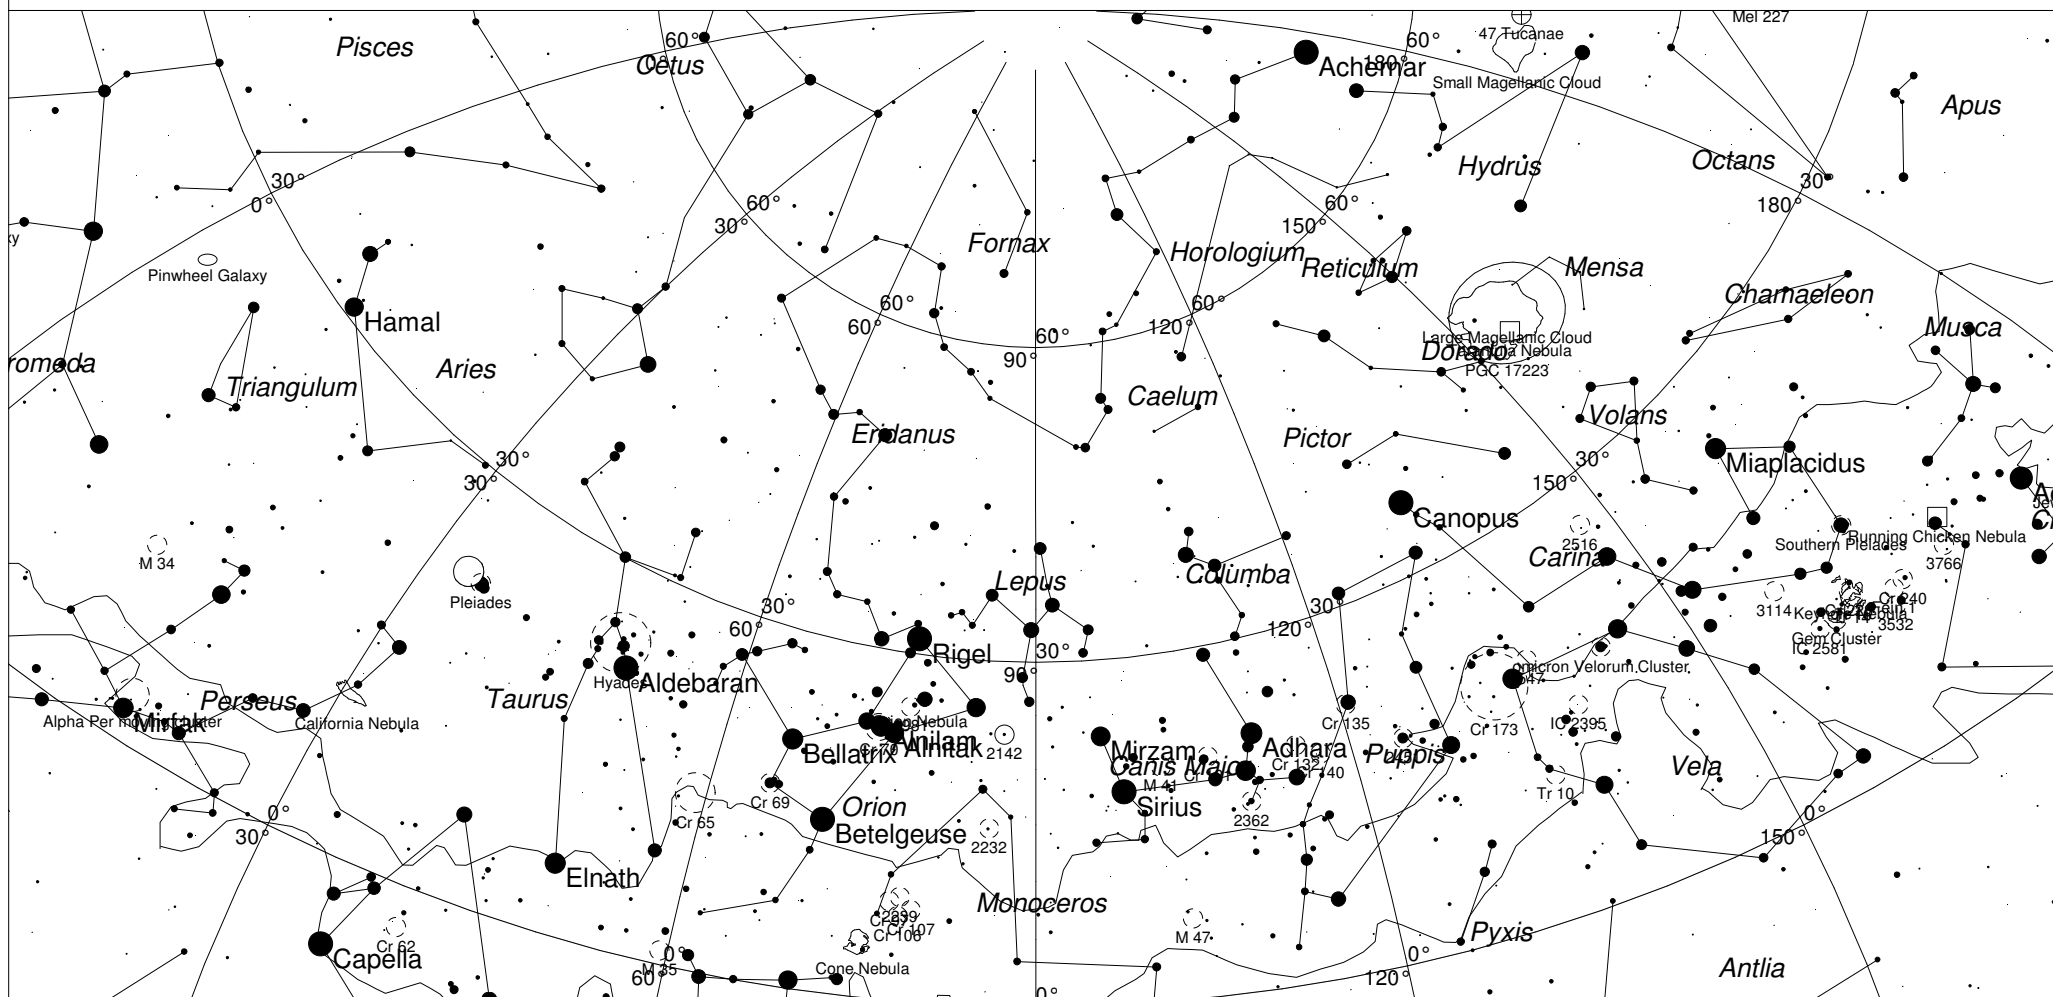

December Sky - East

STARS		SYMBOLS	
● <1	● >5.5	● Multiple star	□ Dark nebula
● 2	○ Variable star	⊕ Globular cluster	△ Radio source
● 3	☄ Comet	○ Open cluster	× X-ray source
● 4	○ Galaxy	○ Planetary nebula	○ Other object
● 5	□ Bright nebula	○ Quasar	

This map shows the Eastern sky as seen from Melbourne at:
 10.00 pm 1 December
 9.00 pm 15 December
 8.00 pm 30 December
 Time is AEDST. Similar views will be seen in other locations at the equivalent local time (eg 10.00 pm ACDST Adelaide) or 1 hour earlier in non-daylight saving states.

Local Time: 22:00:00 1-Dec-2009 UTC: 11:30:00 1-Dec-2009 Sidereal Time: 01:26:09
 Location: 34° 55' 12" S 138° 34' 48" E RA: 4h48m49s Dec: -23° 52' Field: 90.0° Julian Day: 2455166.9792