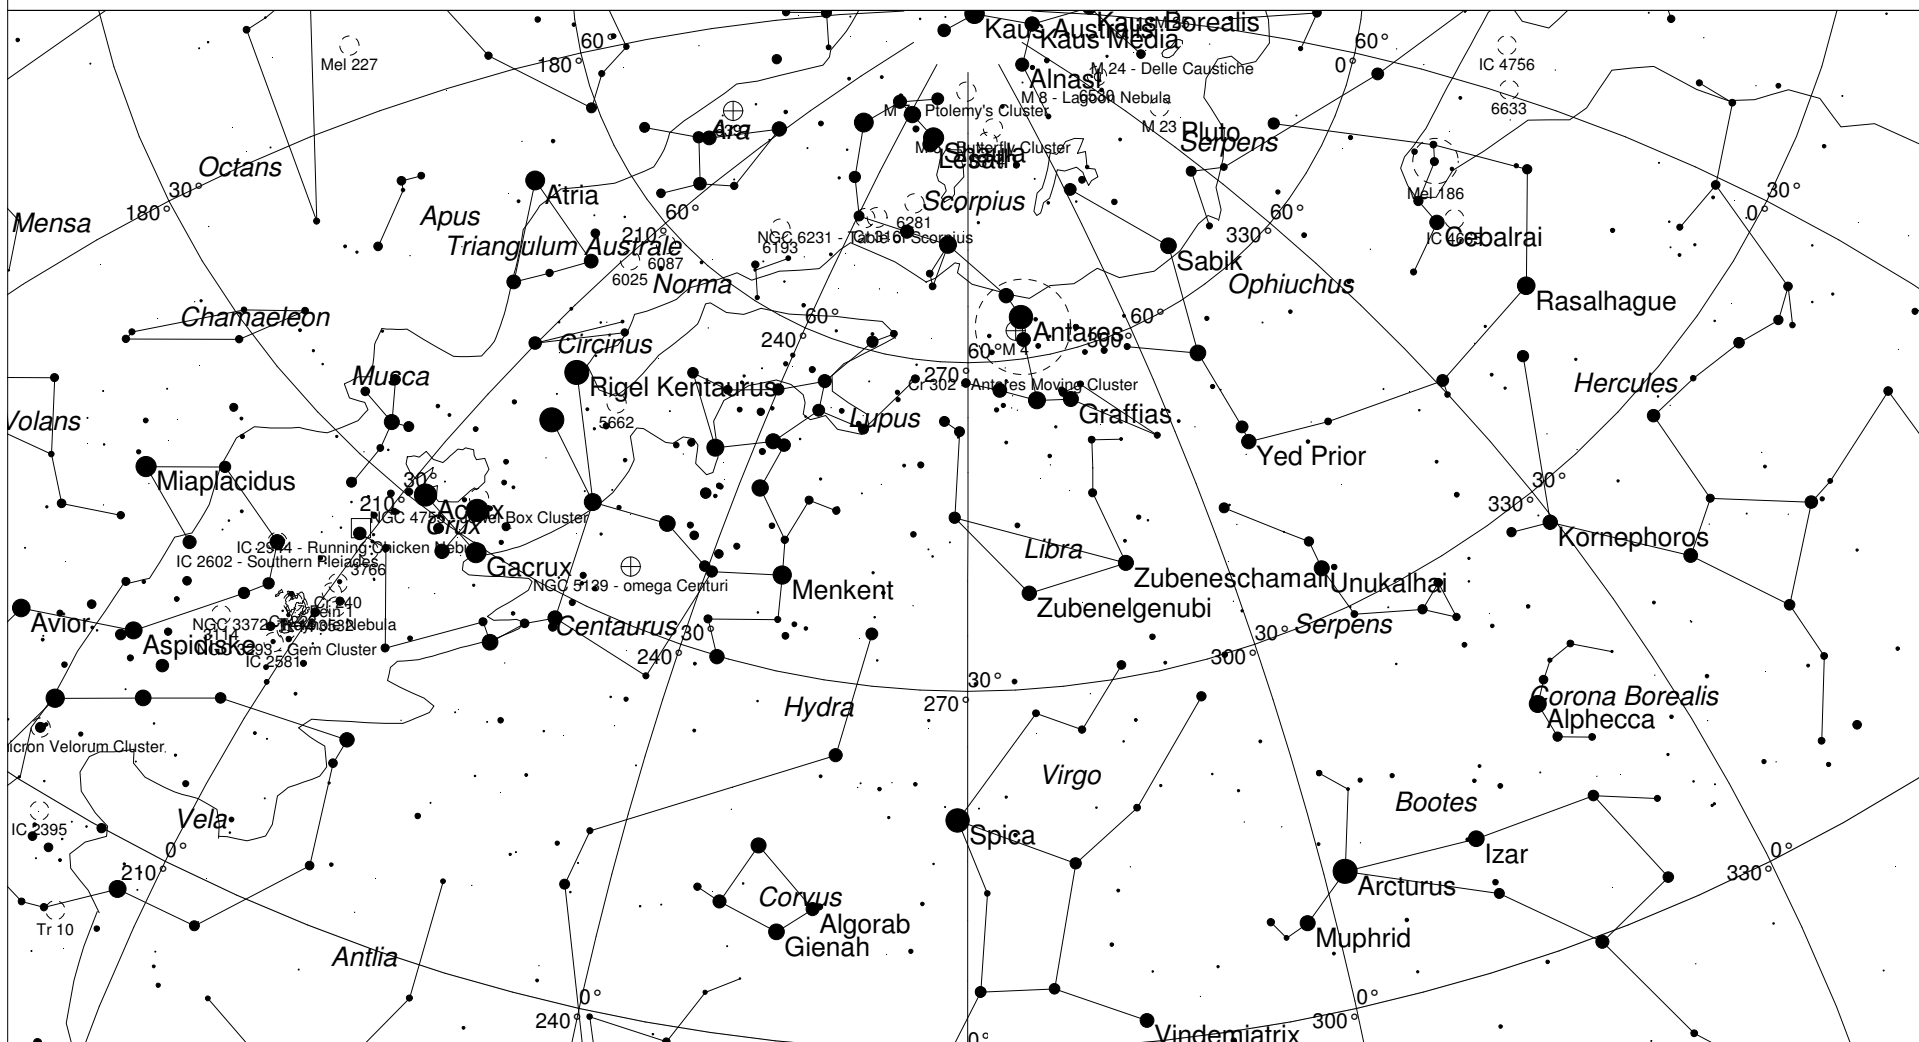

August Sky - West

STARS		SYMBOLS	
● <1	● >5.5	● Multiple star	△ Radio source
● 2	○ Variable star	⊠ Dark nebula	× X-ray source
● 3	☄ Comet	⊕ Globular cluster	○ Other object
● 4	☄ Galaxy	⊙ Open cluster	
● 5	☄ Bright nebula	⊕ Planetary nebula	
		⊕ Quasar	

This map shows the Western sky as seen from Melbourne at:
 10.00 pm 1 August
 9.00 pm 15 August
 8.00 pm 30 August
 Time is AEST. Similar views will be seen in other locations at the equivalent local time (eg 10.00 pm ACST, Adelaide)

Local Time: 22:00:00 1-Aug-2008 UTC: 12:30:00 1-Aug-2008 Sidereal Time: 18:26:16
 Location: 34° 55' 12" S 138° 34' 48" E RA: 15h03m37s Dec: -23° 52' Field: 90.0° Julian Day: 2454680.0208