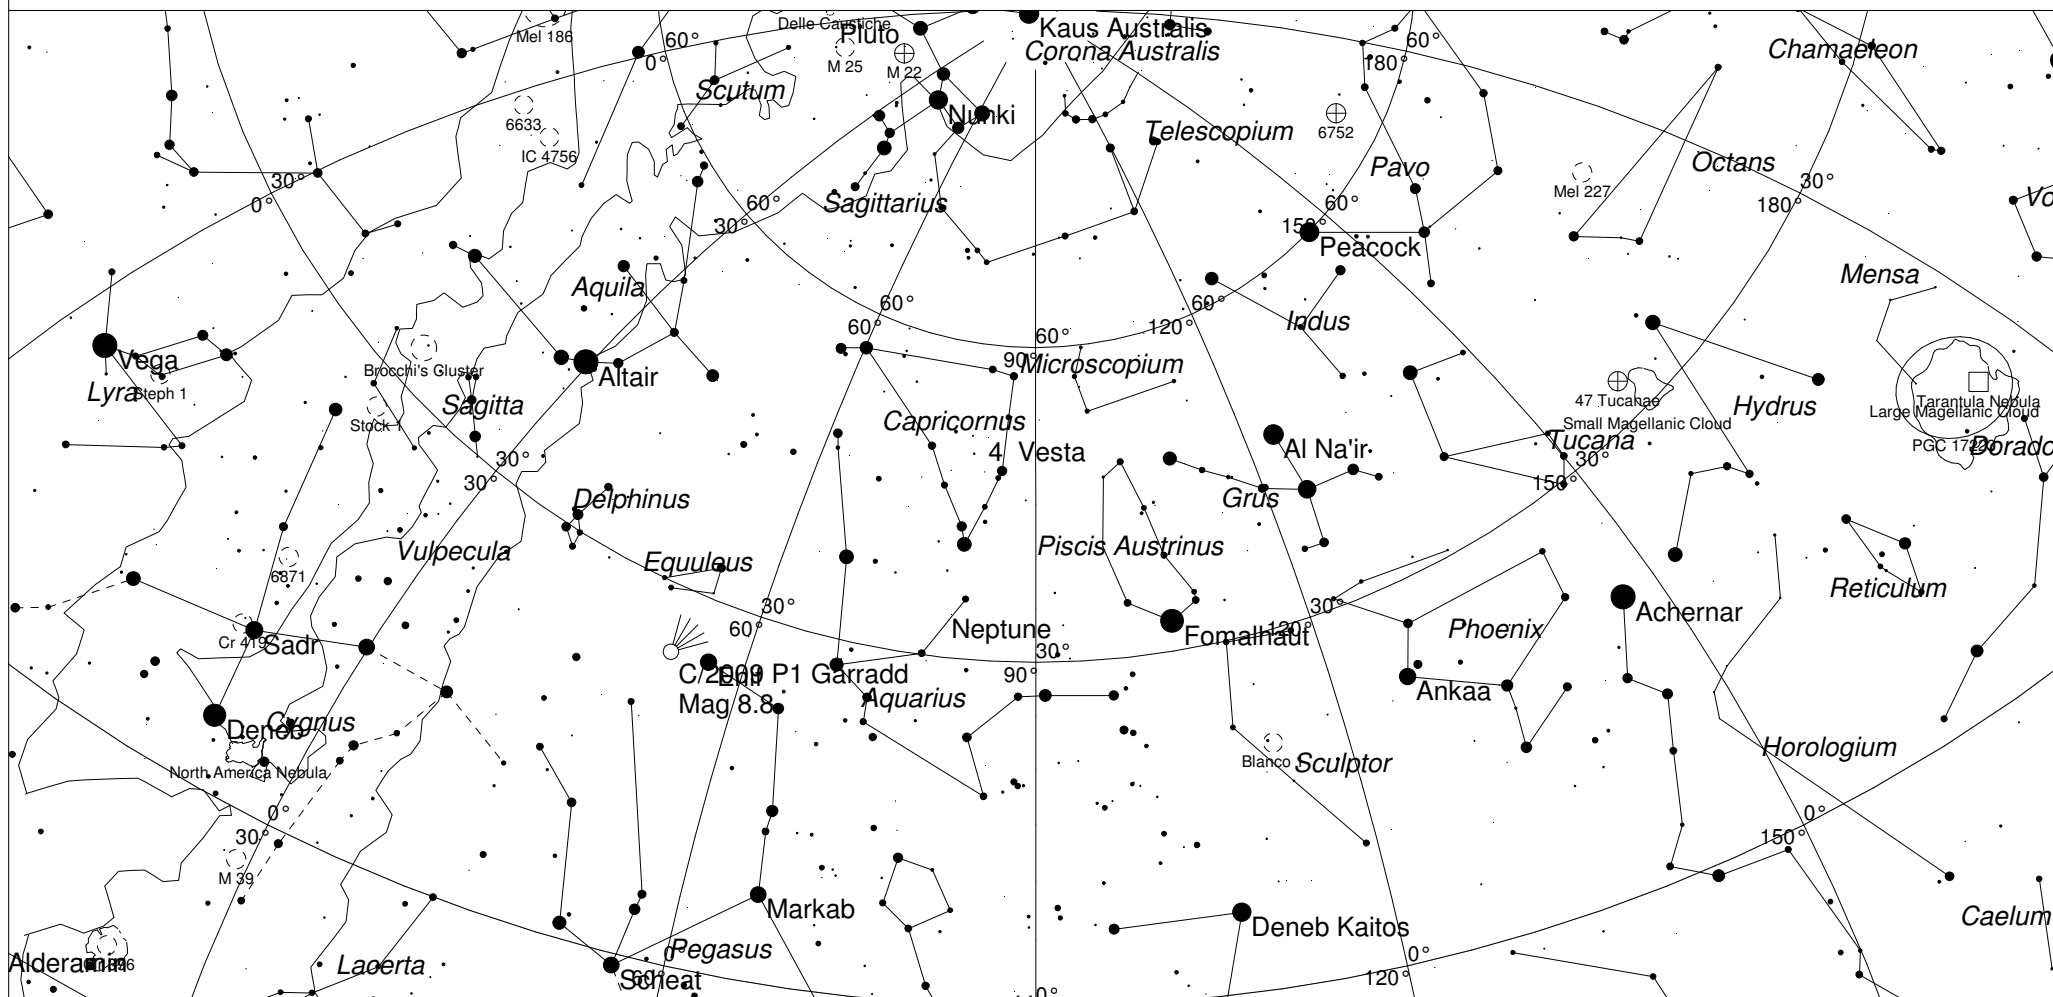

August Sky - East

STARS		SYMBOLS	
● <1	● >5.5	● Multiple star	◻ Dark nebula
● 2		○ Variable star	⊕ Globular cluster
● 3		☄ Comet	○ Open cluster
● 4		○ Galaxy	⊙ Planetary nebula
● 5		◻ Bright nebula	⊗ Quasar
			△ Radio source
			⊗ X-ray source
			○ Other object

This map shows the Eastern sky as seen from Melbourne at:
 10.00 pm 1 August
 9.00 pm 15 August
 8.00 pm 30 August
 Time is AEST. Similar views will be seen in other locations at the equivalent local time (eg 10.00 pm ACST Adelaide)

Local Time: 22:00:00 1-Aug-2011 UTC: 12:30:00 1-Aug-2011 Sidereal Time: 18:23:25
 Location: 34° 55' 12" S 138° 34' 48" E RA: 21h46m05s Dec: -23° 52' Field: 90.0° Julian Day: 2455775.0208