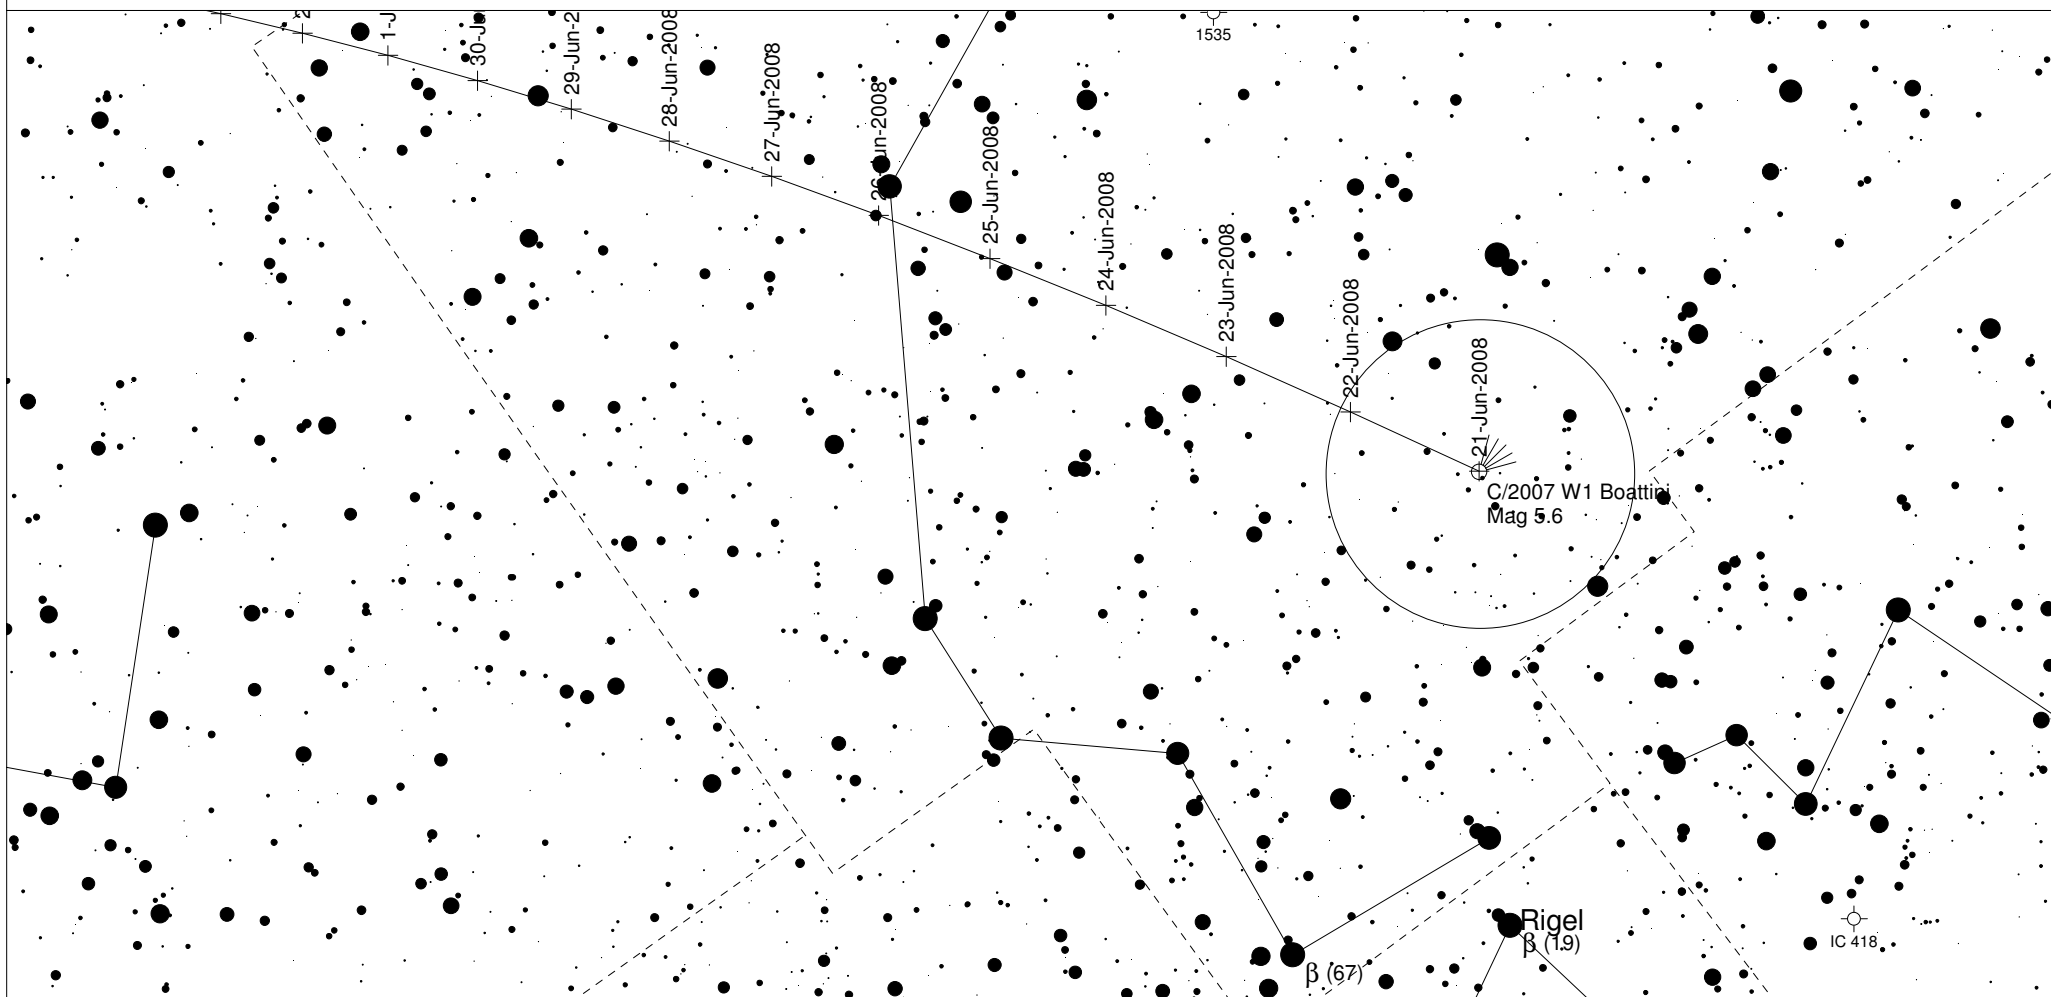

Comet Boattini Binocular Spotters Map

STARS		SYMBOLS	
● <4	● >9	● Multiple star	⊠ Dark nebula
● 5		○ Variable star	⊕ Globular cluster
● 6		☄ Comet	⊙ Open cluster
● 7		☉ Galaxy	⊕ Planetary nebula
● 8		☐ Bright nebula	⊗ Quasar
			△ Radio source
			× X-ray source
			○ Other object

Binocular Spotters Map for Comet Boattini 21-30- June. Circle represents the field of view of 10x50 binoculars. Orientation is the same as the Horizon map. You can use the bright star Rigel (beta Orionis) as your guide.

Local Time: 05:52:35 21-Jun-2008
 Location: 34° 55' 12" S 138° 34' 48" E

UTC: 20:22:35 20-Jun-2008
 RA: 4h34m41s Dec: -5° 49' Field: 16.0°

Sidereal Time: 23:34:33
 Julian Day: 2454638.3490