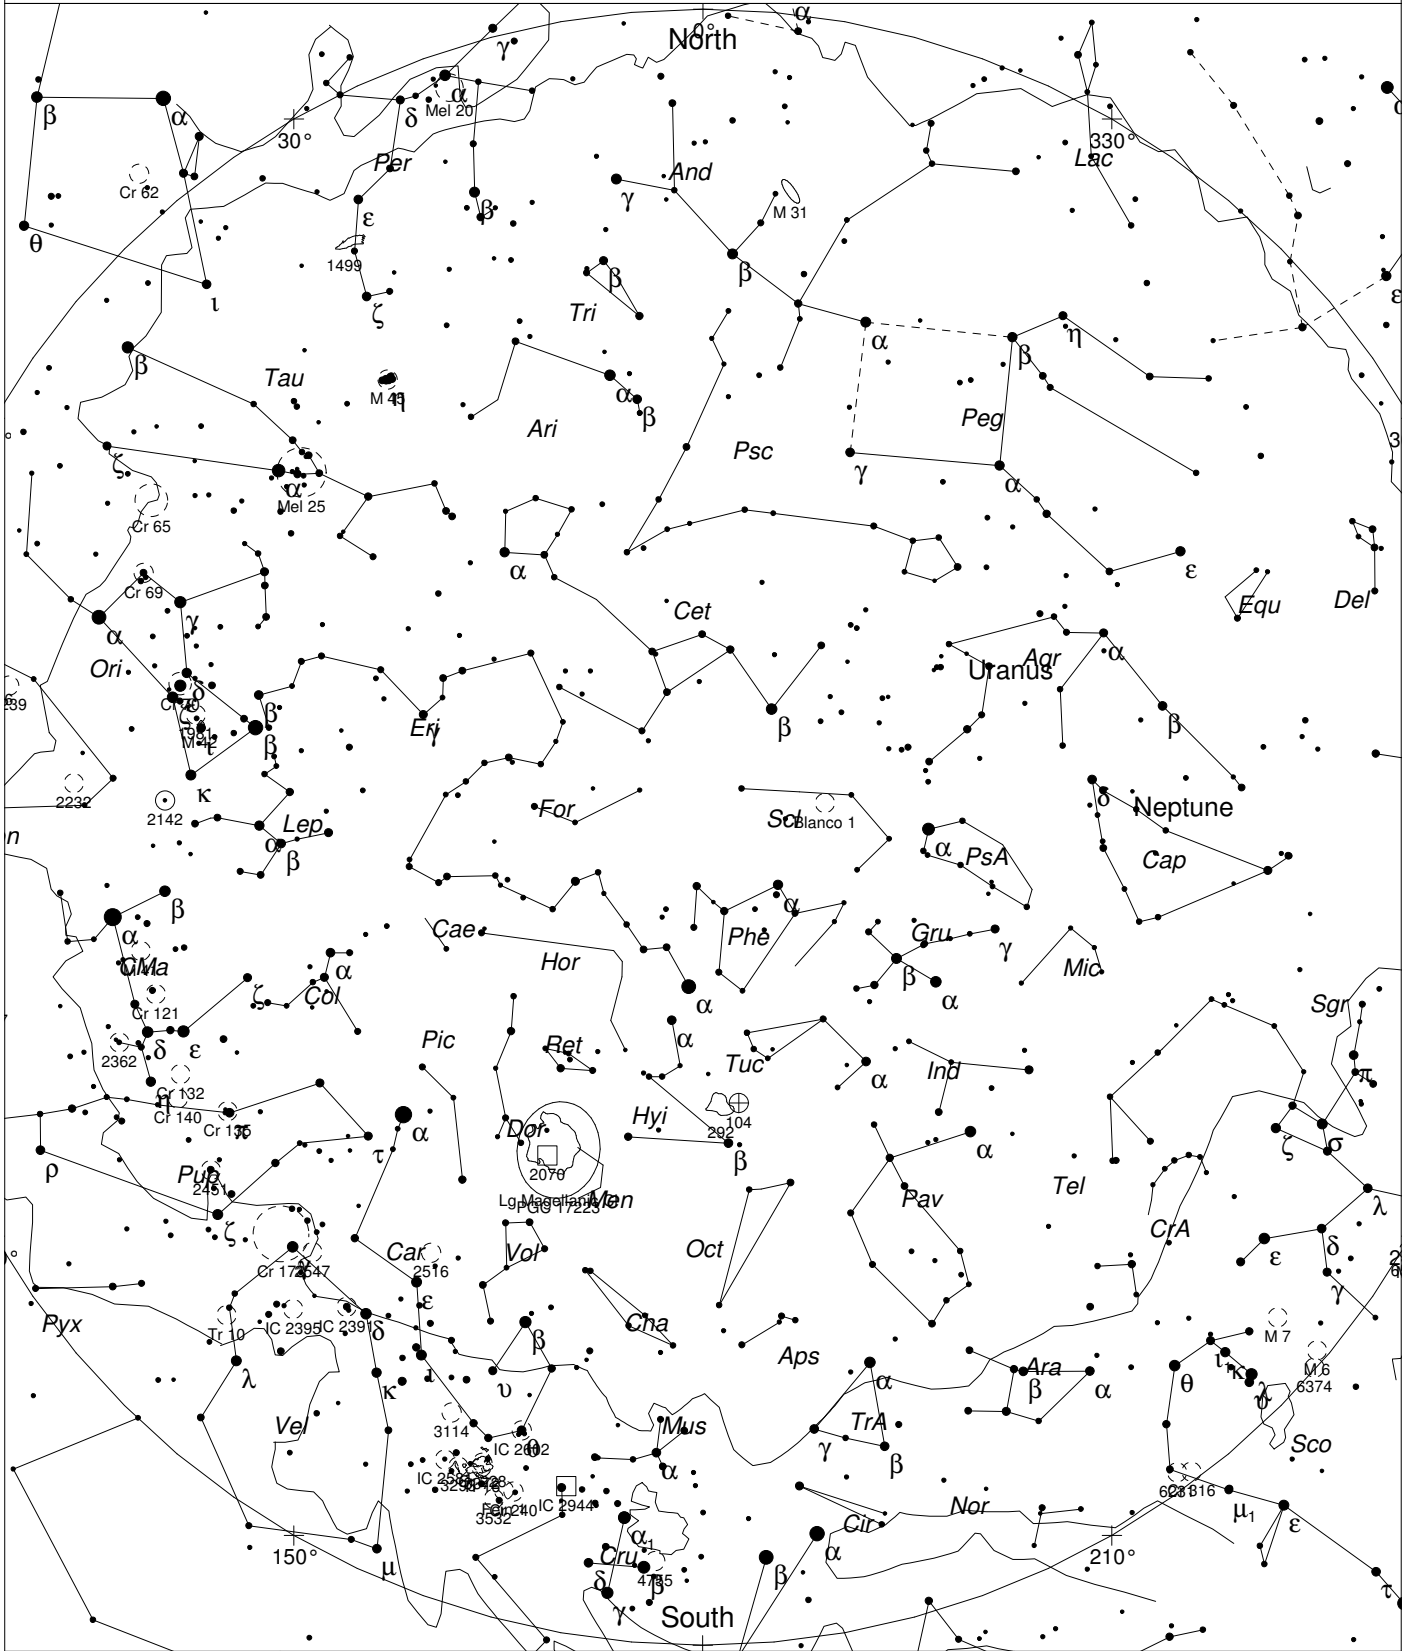

December, Whole Sky Map

STARS		SYMBOLS		
● <-4	● 1	● Multiple star	◻ Dark nebula	△ Radio source
● -3	● 2	○ Variable star	⊕ Globular cluster	× X-ray source
● -2	● 3	☄ Comet	○ Open cluster	○ Other object
● -1	● 4	☉ Galaxy	⊙ Planetary nebula	
● 0	● >5	◻ Bright nebula	⊞ Quasar	

*This map shows the sky as seen from Melbourne at:
 10.00 pm 1 December
 9.00 pm 15 December
 8.00 pm 30 December
 Time is AEDST. Similar views will be seen in other locations at the equivalent local time (ca 10.00 pm)*

Local Time: 22:00:00 1-Dec-2007 UTC: 11:30:00 1-Dec-2007 Sidereal Time: 01:24:06
 Location: 34° 55' 12" S 138° 34' 48" E RA: 1h24m07s Dec: -34° 55' Field: 182.0° Julian Day: 2454435.9792