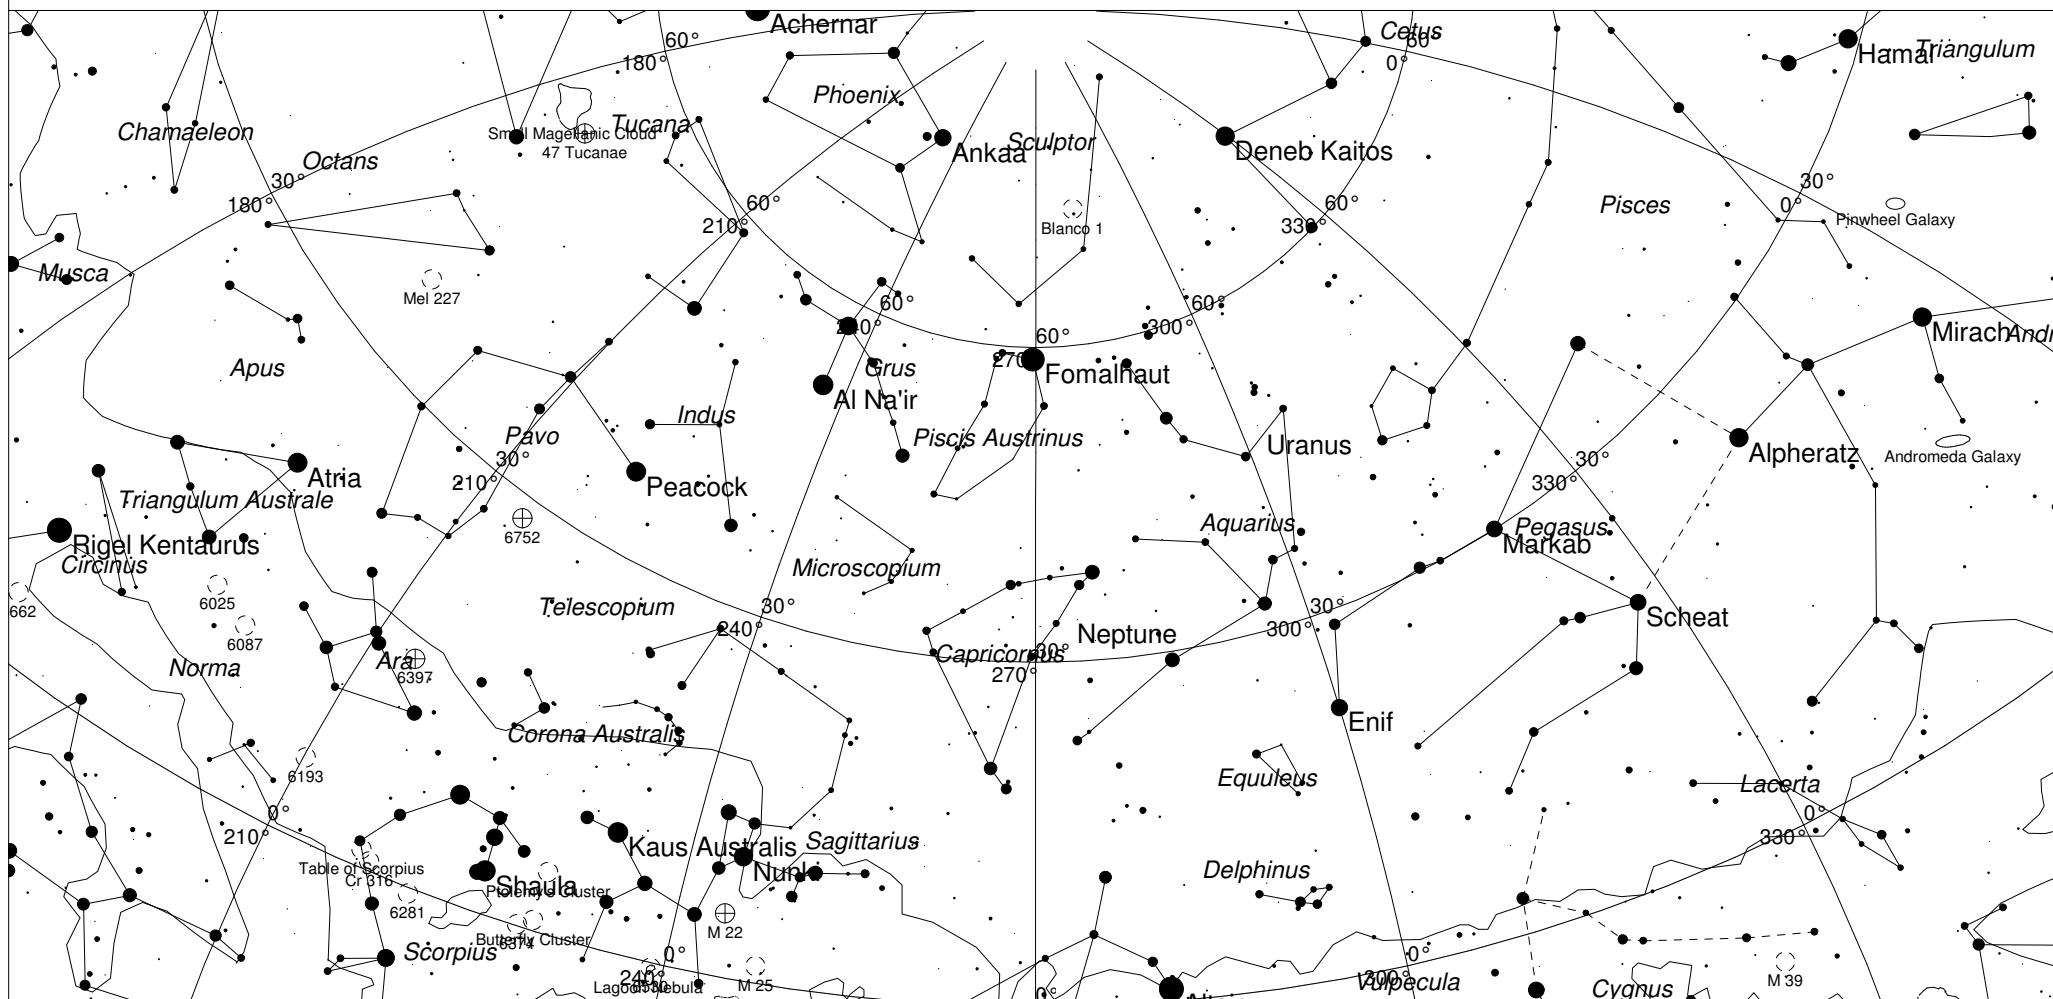

December Sky - West

STARS		SYMBOLS			
● <1	● >5.5	● Multiple star	◻ Dark nebula	△ Radio source	
● 2		○ Variable star	⊕ Globular cluster	× X-ray source	
● 3		☄ Comet	○ Open cluster	○ Other object	
● 4		○ Galaxy	⊙ Planetary nebula		
● 5		◻ Bright nebula	⊞ Quasar		

This map shows the Eastern sky as seen from Melbourne at:
 10.00 pm 1 December
 9.00 pm 15 December
 8.00 pm 30 December
 Time is AEDST. Similar views will be seen in other locations at the equivalent local time (eg 10.00 pm ACST, Adelaide)